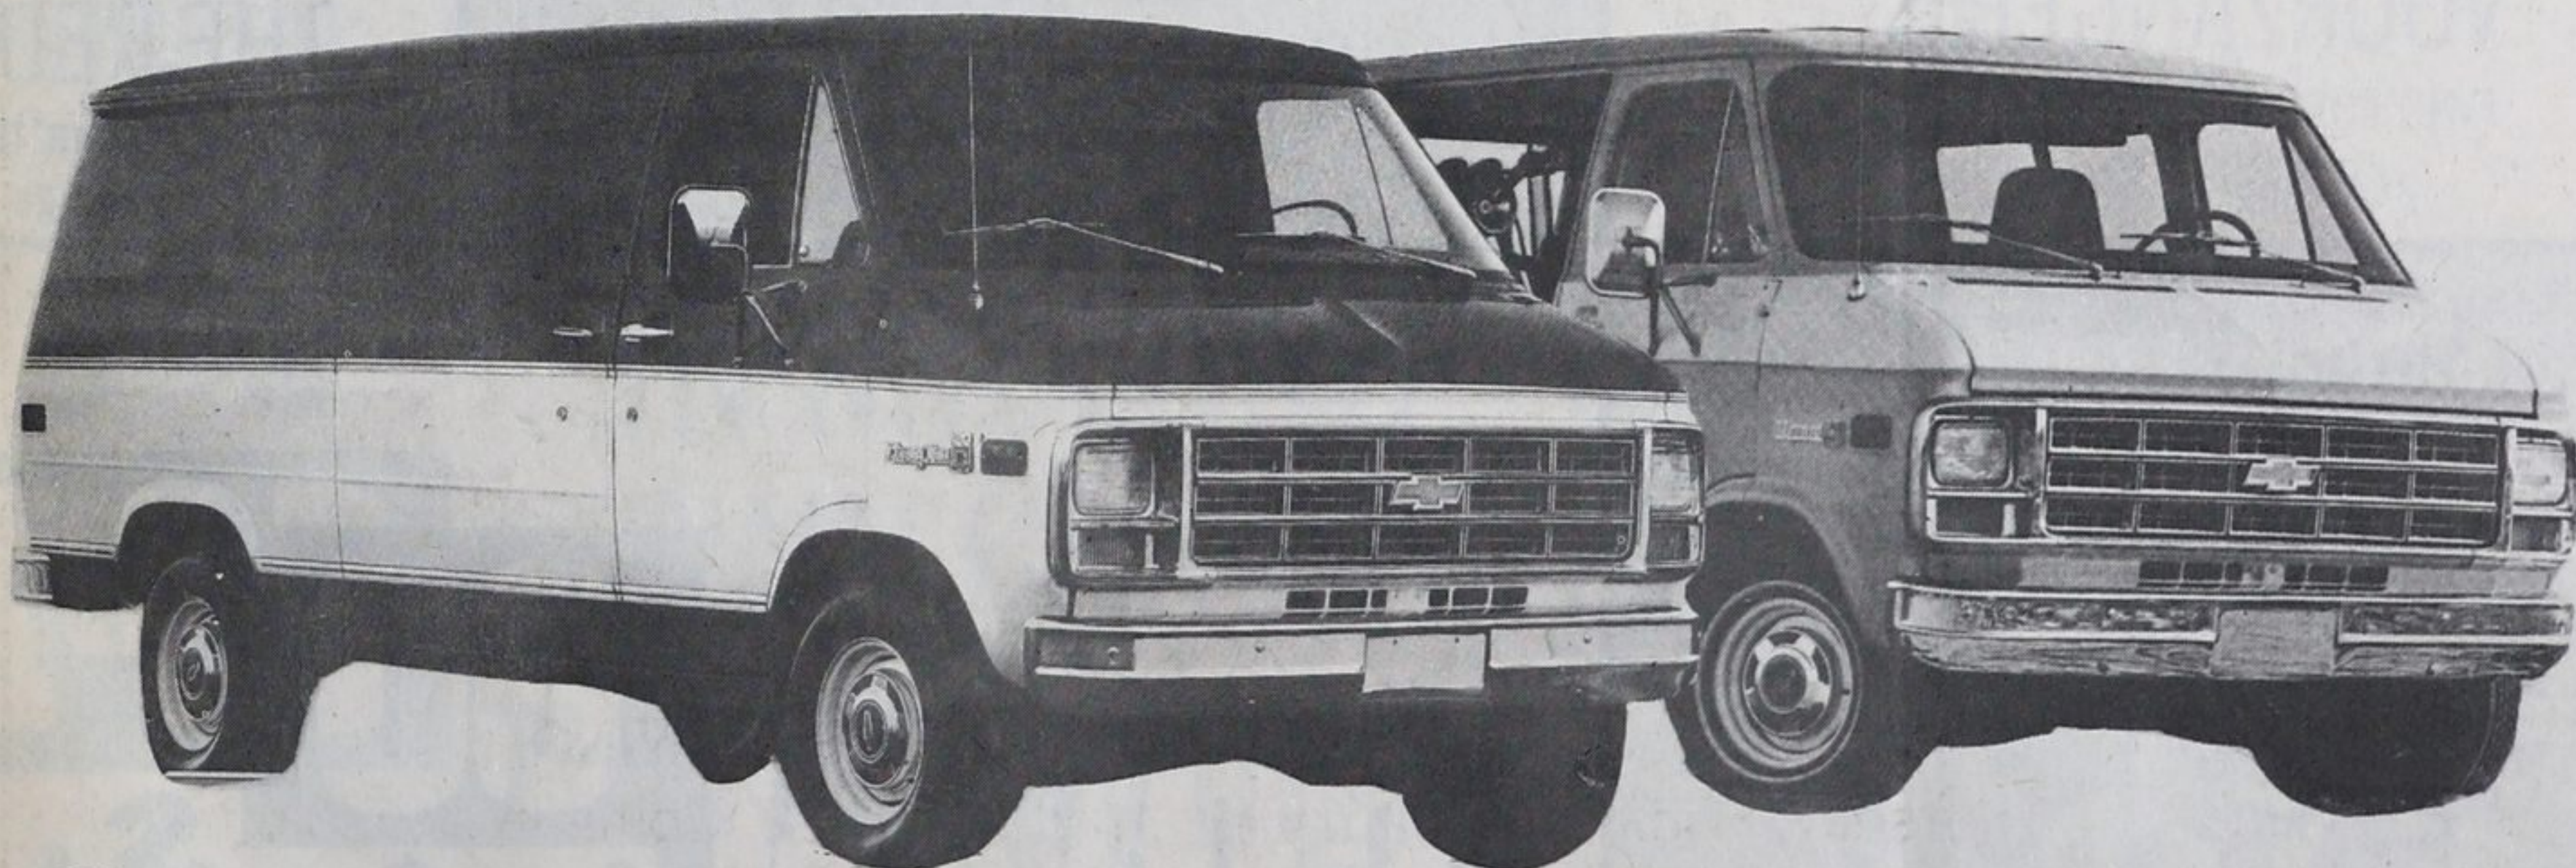

# ROGER HUNTER MOTORS LTD.

824 King St. MIDLAND

INVITES YOU TO SEE  
the **Standard**  
AUTO GLASS

DEMONSTRATION VEHICLE  
April 24 to May 6

## COME ON IN AND TALK VANS WITH US

SEE THE NEW CHEVY VANS AND ACCESSORIES

Chevy vans come in a broad range of sizes, styles and capacities.  
One to fit every family and business purpose.

For business purposes, they range from 4900 lbs. GVW to 8150 lbs. GVW with a load space up to 296 cu. ft.

For pleasure and family purpose, you can carry from 1 to 12 passengers or finish the interior to your own personal taste. Chevy vans are priced to sell from \$5,181.00 up.

Standard's comprehensive line of quality accessories from windshields, sun roofs, air scoops, snack trays, port holes (all shapes), captain's chairs with arm rests, bed sofa seats, interior lights through to rear ladders. It's one of the largest lines available in Midland Penetang today. The one stop for all custom accessories and installation.