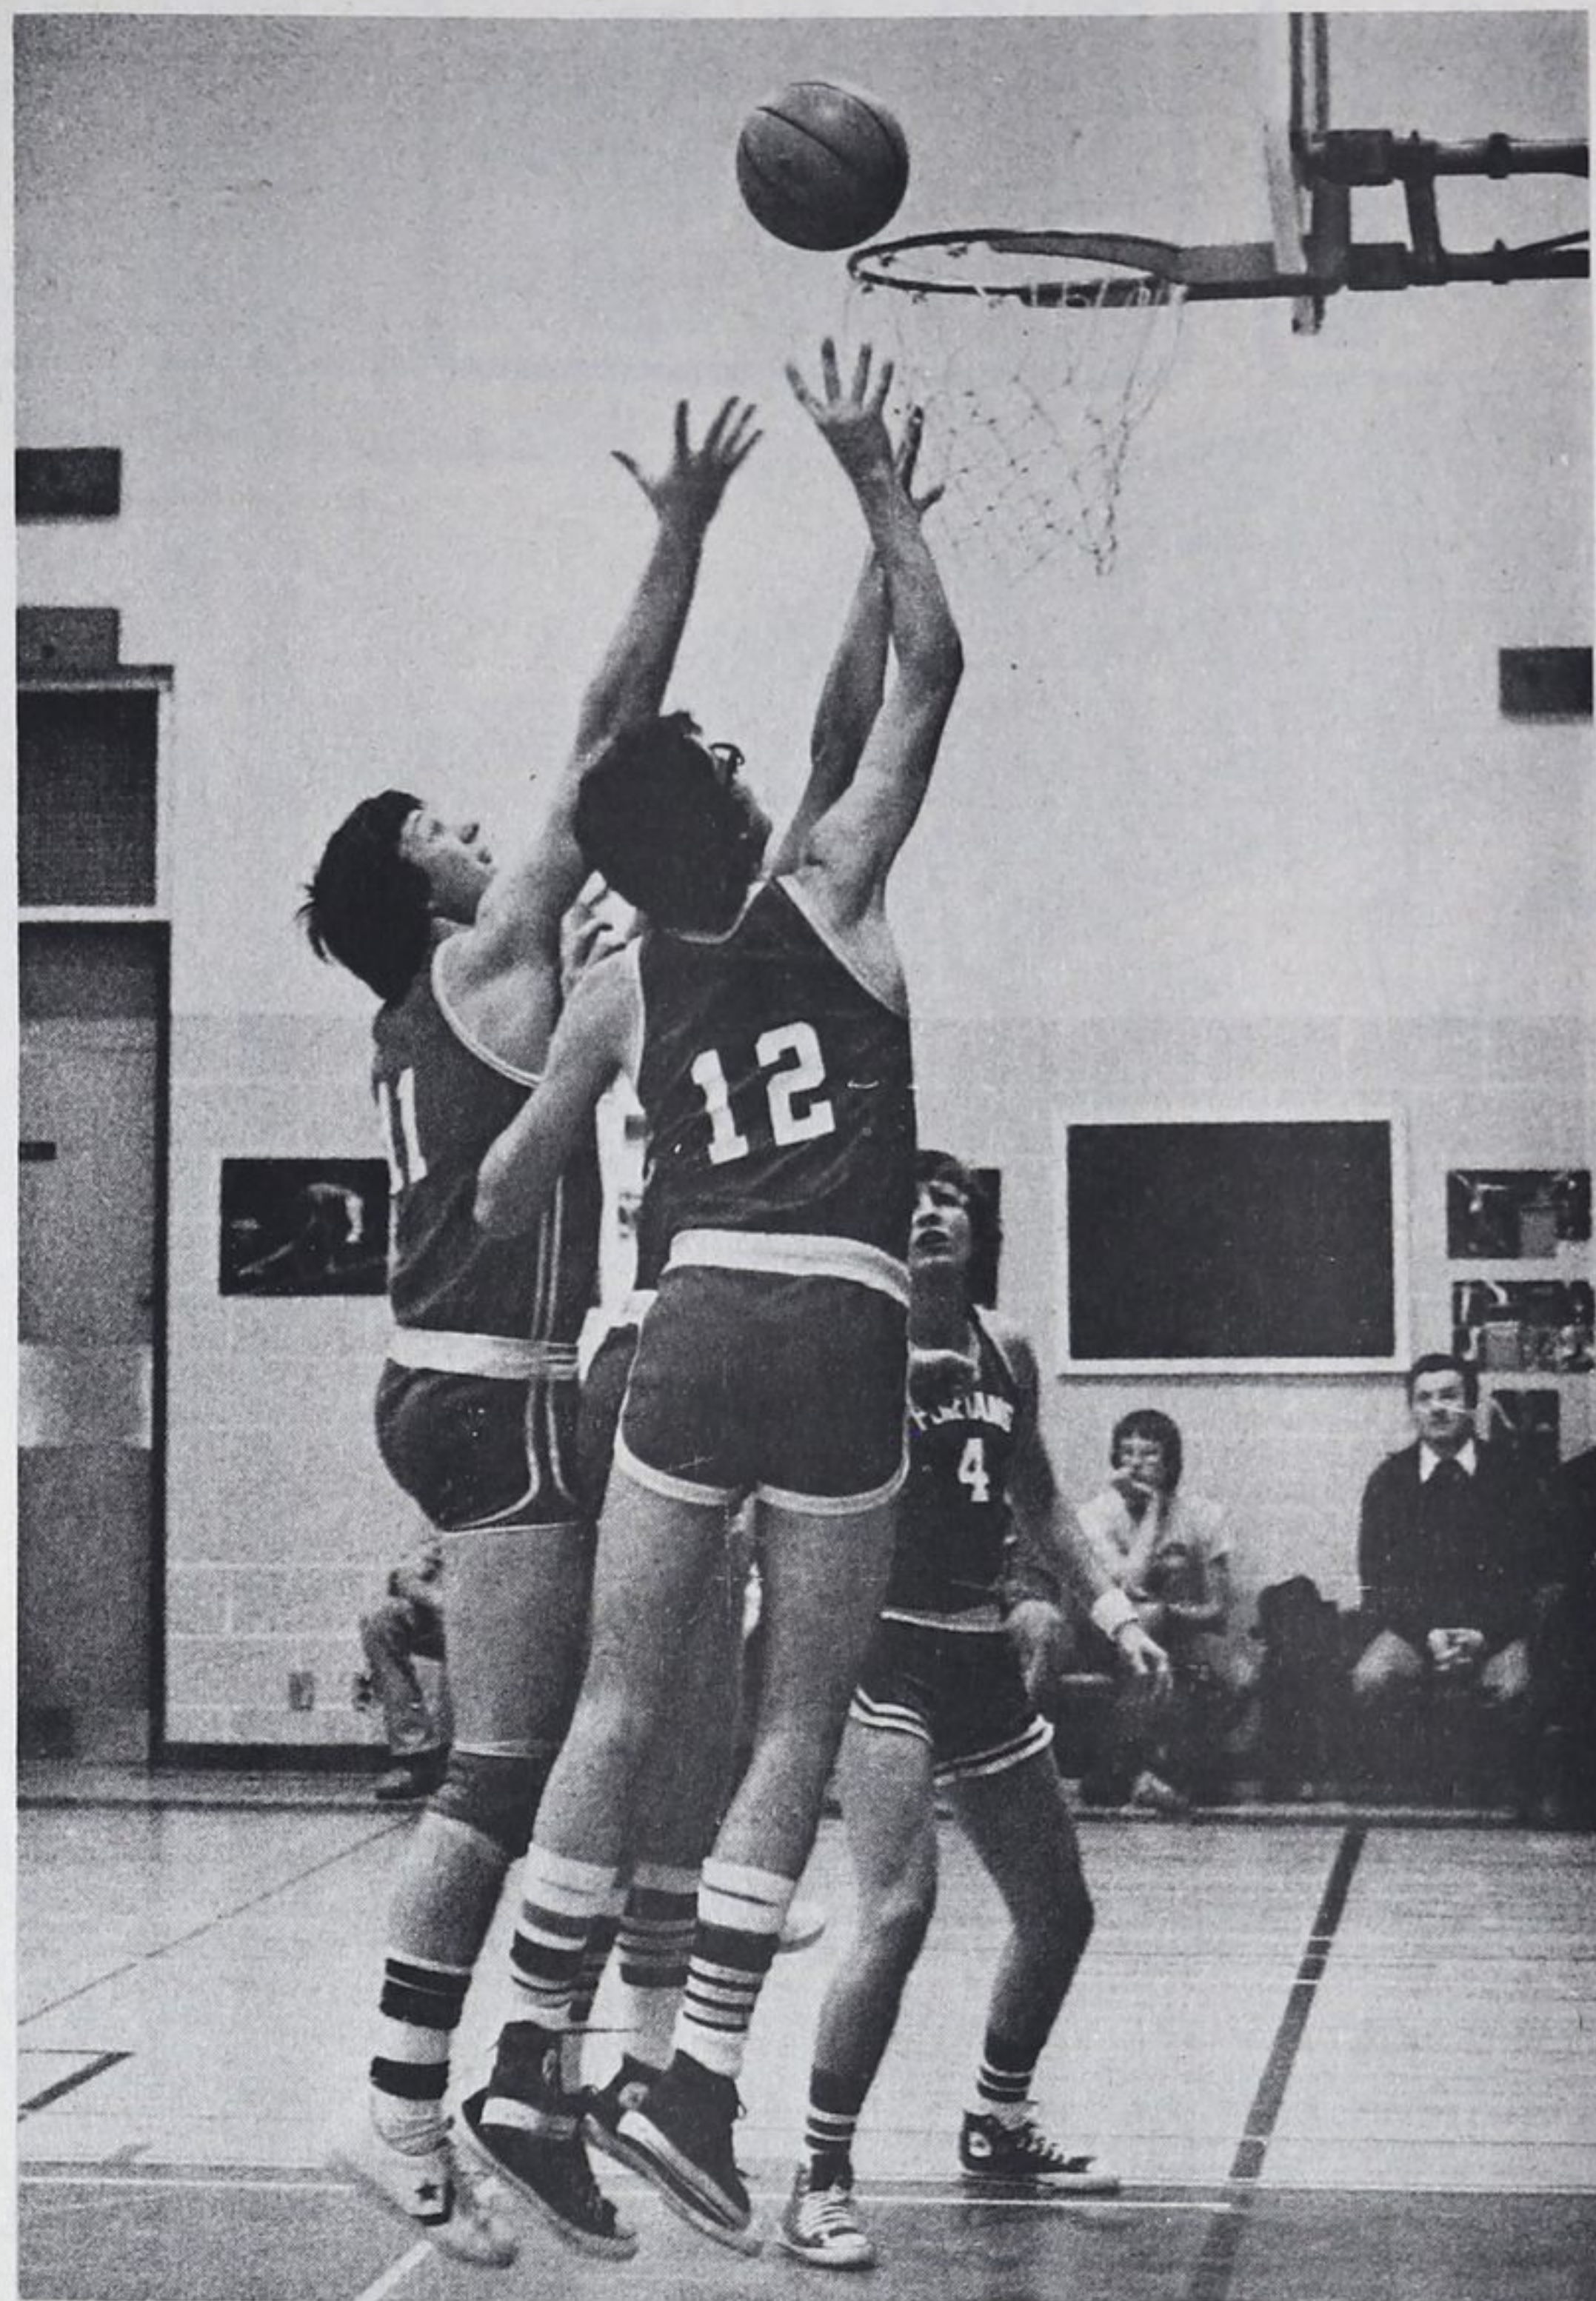

Sports

Up for the shot

Midland's Garth Houghton (12) strains to tip in a shot during senior basketball game between Midland and Penetanguishene Secondary Schools. Midland kept their unbeaten record intact with a 77-51 win over PSS.

Seniors' unbeaten string intact, beat Penetanguishene 77-51

Midland Secondary School maintained its undefeated record in boys senior basketball Wednesday with a 77-51 win over Penetanguishene Secondary School at the PSS gym.

Midland took the lead in the first quarter, but Penetanguishene kept it close and trailed by only six points after the first

quarter and stayed within eight points by the half.

Midland's full court press began to effect Penetanguishene's defence by the second half however, and they quickly jumped into a 20-point lead which they held until the end of the game.

"We controlled the ball well," said Penetanguishene's Ralph

Civitan's lead playoff series

Midland Junior Civitans jumped into an early lead in their Ontario Minor Hockey Association Playoff series with Collingwood Monday, as they skated to a 4-0 win at the Wasaga Beach Arena.

Paul Teela held Collingwood off the scoreboard the few times he was called upon, but Midland played most of the game on the attack scoring two goals in the first period and one each in the second and third to take a 1-0 lead in the series.

Gerry Borsa and Paul Hahn both earned a pair

of points in the game as they scored once each in the first period. Hahn assisted on the first goal by Borsa who returned the favour moments later with an assist on Hahn's goal. Brad Copeland earned the second assist on Borsa's goal.

Pat Brodeur made it 3-0 with a goal from Guy Forget in the second period and Dan Hall scored Midland's fourth goal unassisted in the third period.

The second game of the best-of-three series will be played Sunday in Collingwood, starting at 6 p.m.

ZENITH
100% Solid-State
CHROMACOLOR II

3 yr. warranty on picture tube parts & labour

SALES & SERVICE
TV & STEREO

TILSON TV & APPLIANCES
PH. 526-7502 Hwy. 27, Midland

TOWN OF MIDLAND PROCLAMATION

WHEREAS the week commencing January 30th., 1978 has been proclaimed

CIVITAN INTERNATIONAL CLERGYWEEK

THEREFORE, I, Mayor of the Town of Midland, do hereby call upon the members of Civitans Clubs and all citizens of Midland to observe it as such for the purpose of recalling to this Community the accomplishments and contributions made by the Clergy who serve its citizens, as well as the nation at large.

MORELAND A. LYNN
Mayor, Town of Midland

(Sponsored by the Midland Civitan Club)

HOLIDAY SALE...

AFTER INVENTORY CLEARANCE

SAT., FEB. 4 ONLY

QUANTITIES ARE LIMITED SO SHOP EARLY