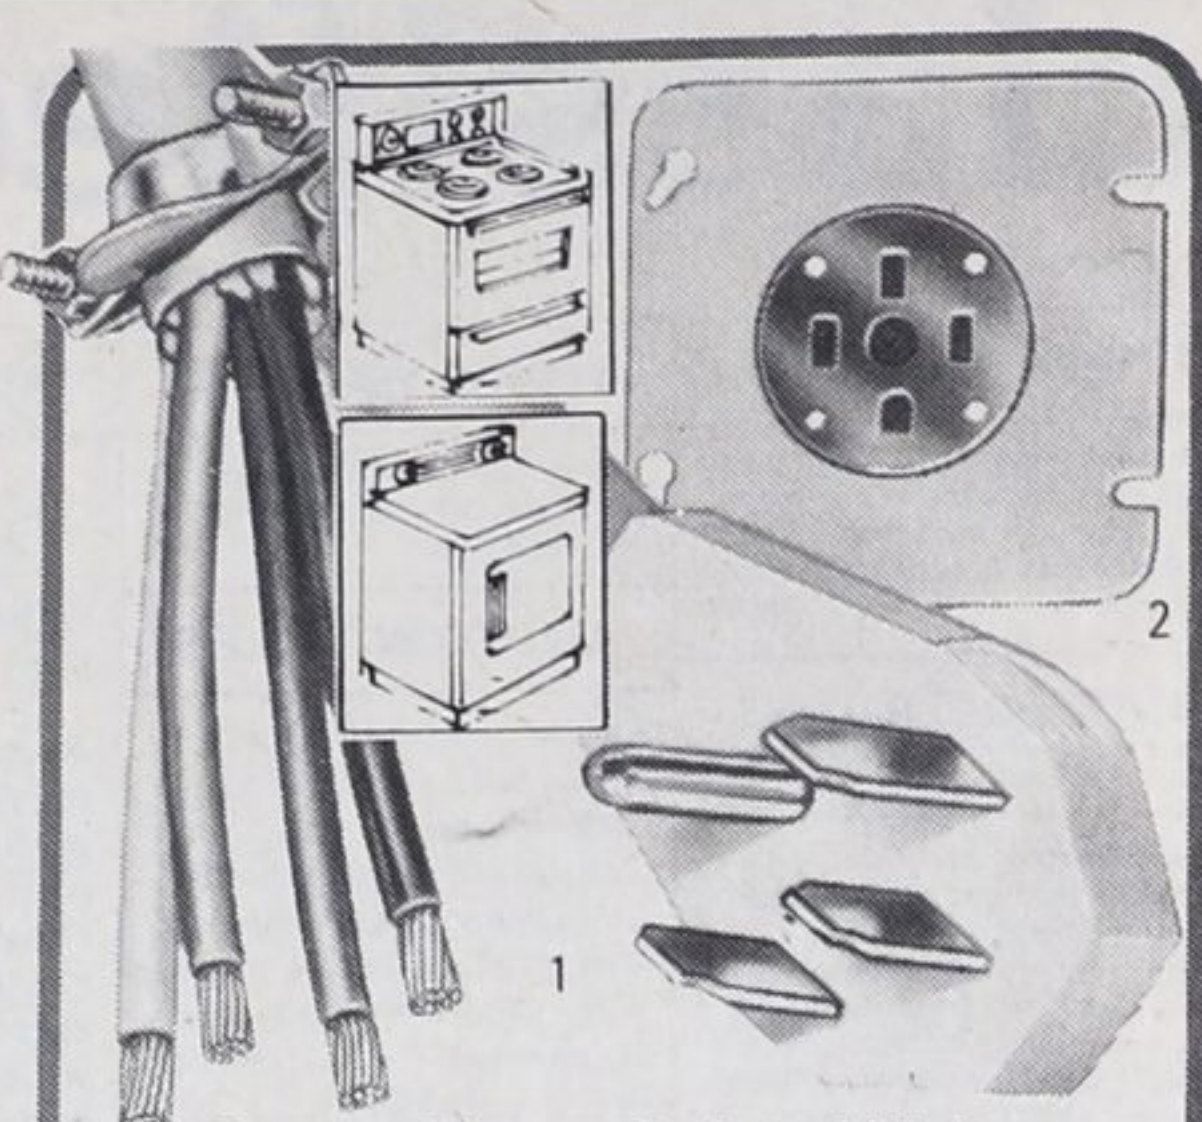

Range/Dryer Safety Wiring

1. **Cable & Plug Set with Connector**
   Range 5 1/2' cord **749** Dryer 6 1/2' cord **649**
2. **Receptacle and Cover Plate**
   Range 50-amp **349** Dryer 50-amp **349**

Range or Dryer Outlet not shown $1.55