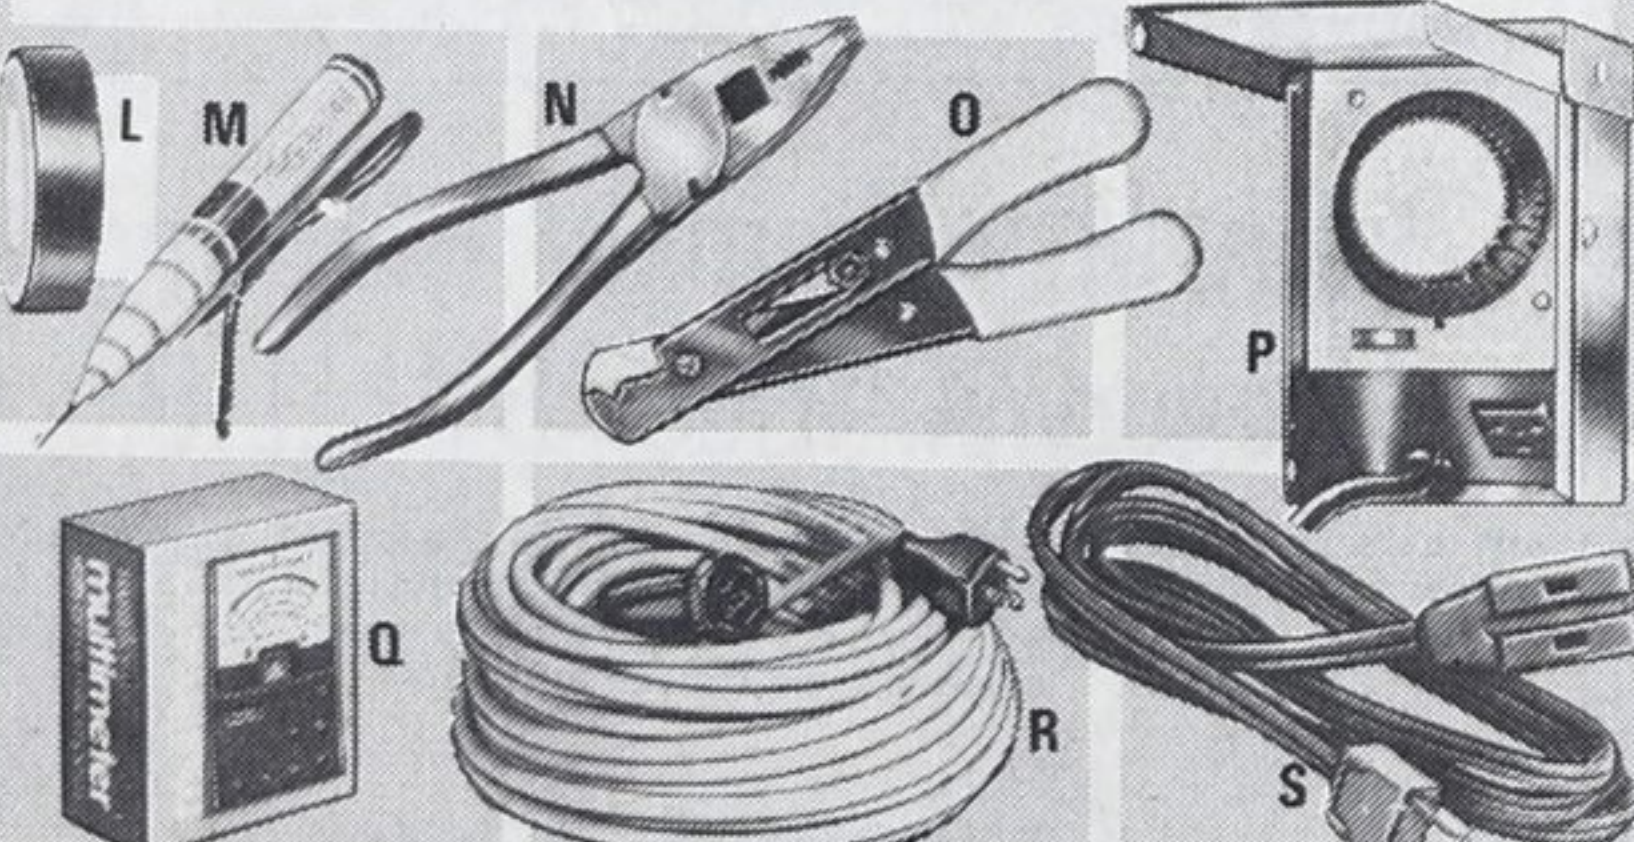

- **L. ELECTRIC TAPE** CSA cert. 33' x 3/4" ..... **39¢**
- **M. CIRCUIT TESTER** Finds short circuits. 2 batteries—extra. **159**
- **N. LINEMAN'S PLIERS** Steel nose, insulated handles. 7" long. **429**
- **O. WIRE STRIPPER/CUTTER** Adjusts to all gauges. Insulated grip **239**
- **P. ALL-WEATHER TIMER** Outdoor unit, for car warmers, lights **2995**
- **Q. ELECTRIC CIRCUIT TESTER** 0-100,000 ohms reading. Less batt. **1199**
- **R. 100' EXTENSION** 3-wire outdoor type. **999**
- **S. INDOOR CORDS** Triple outlet. 6-ft. .... **99¢**
  9-ft. ... **$1.19**; 15-ft. ... **$1.69**

Help for Household Repairs...