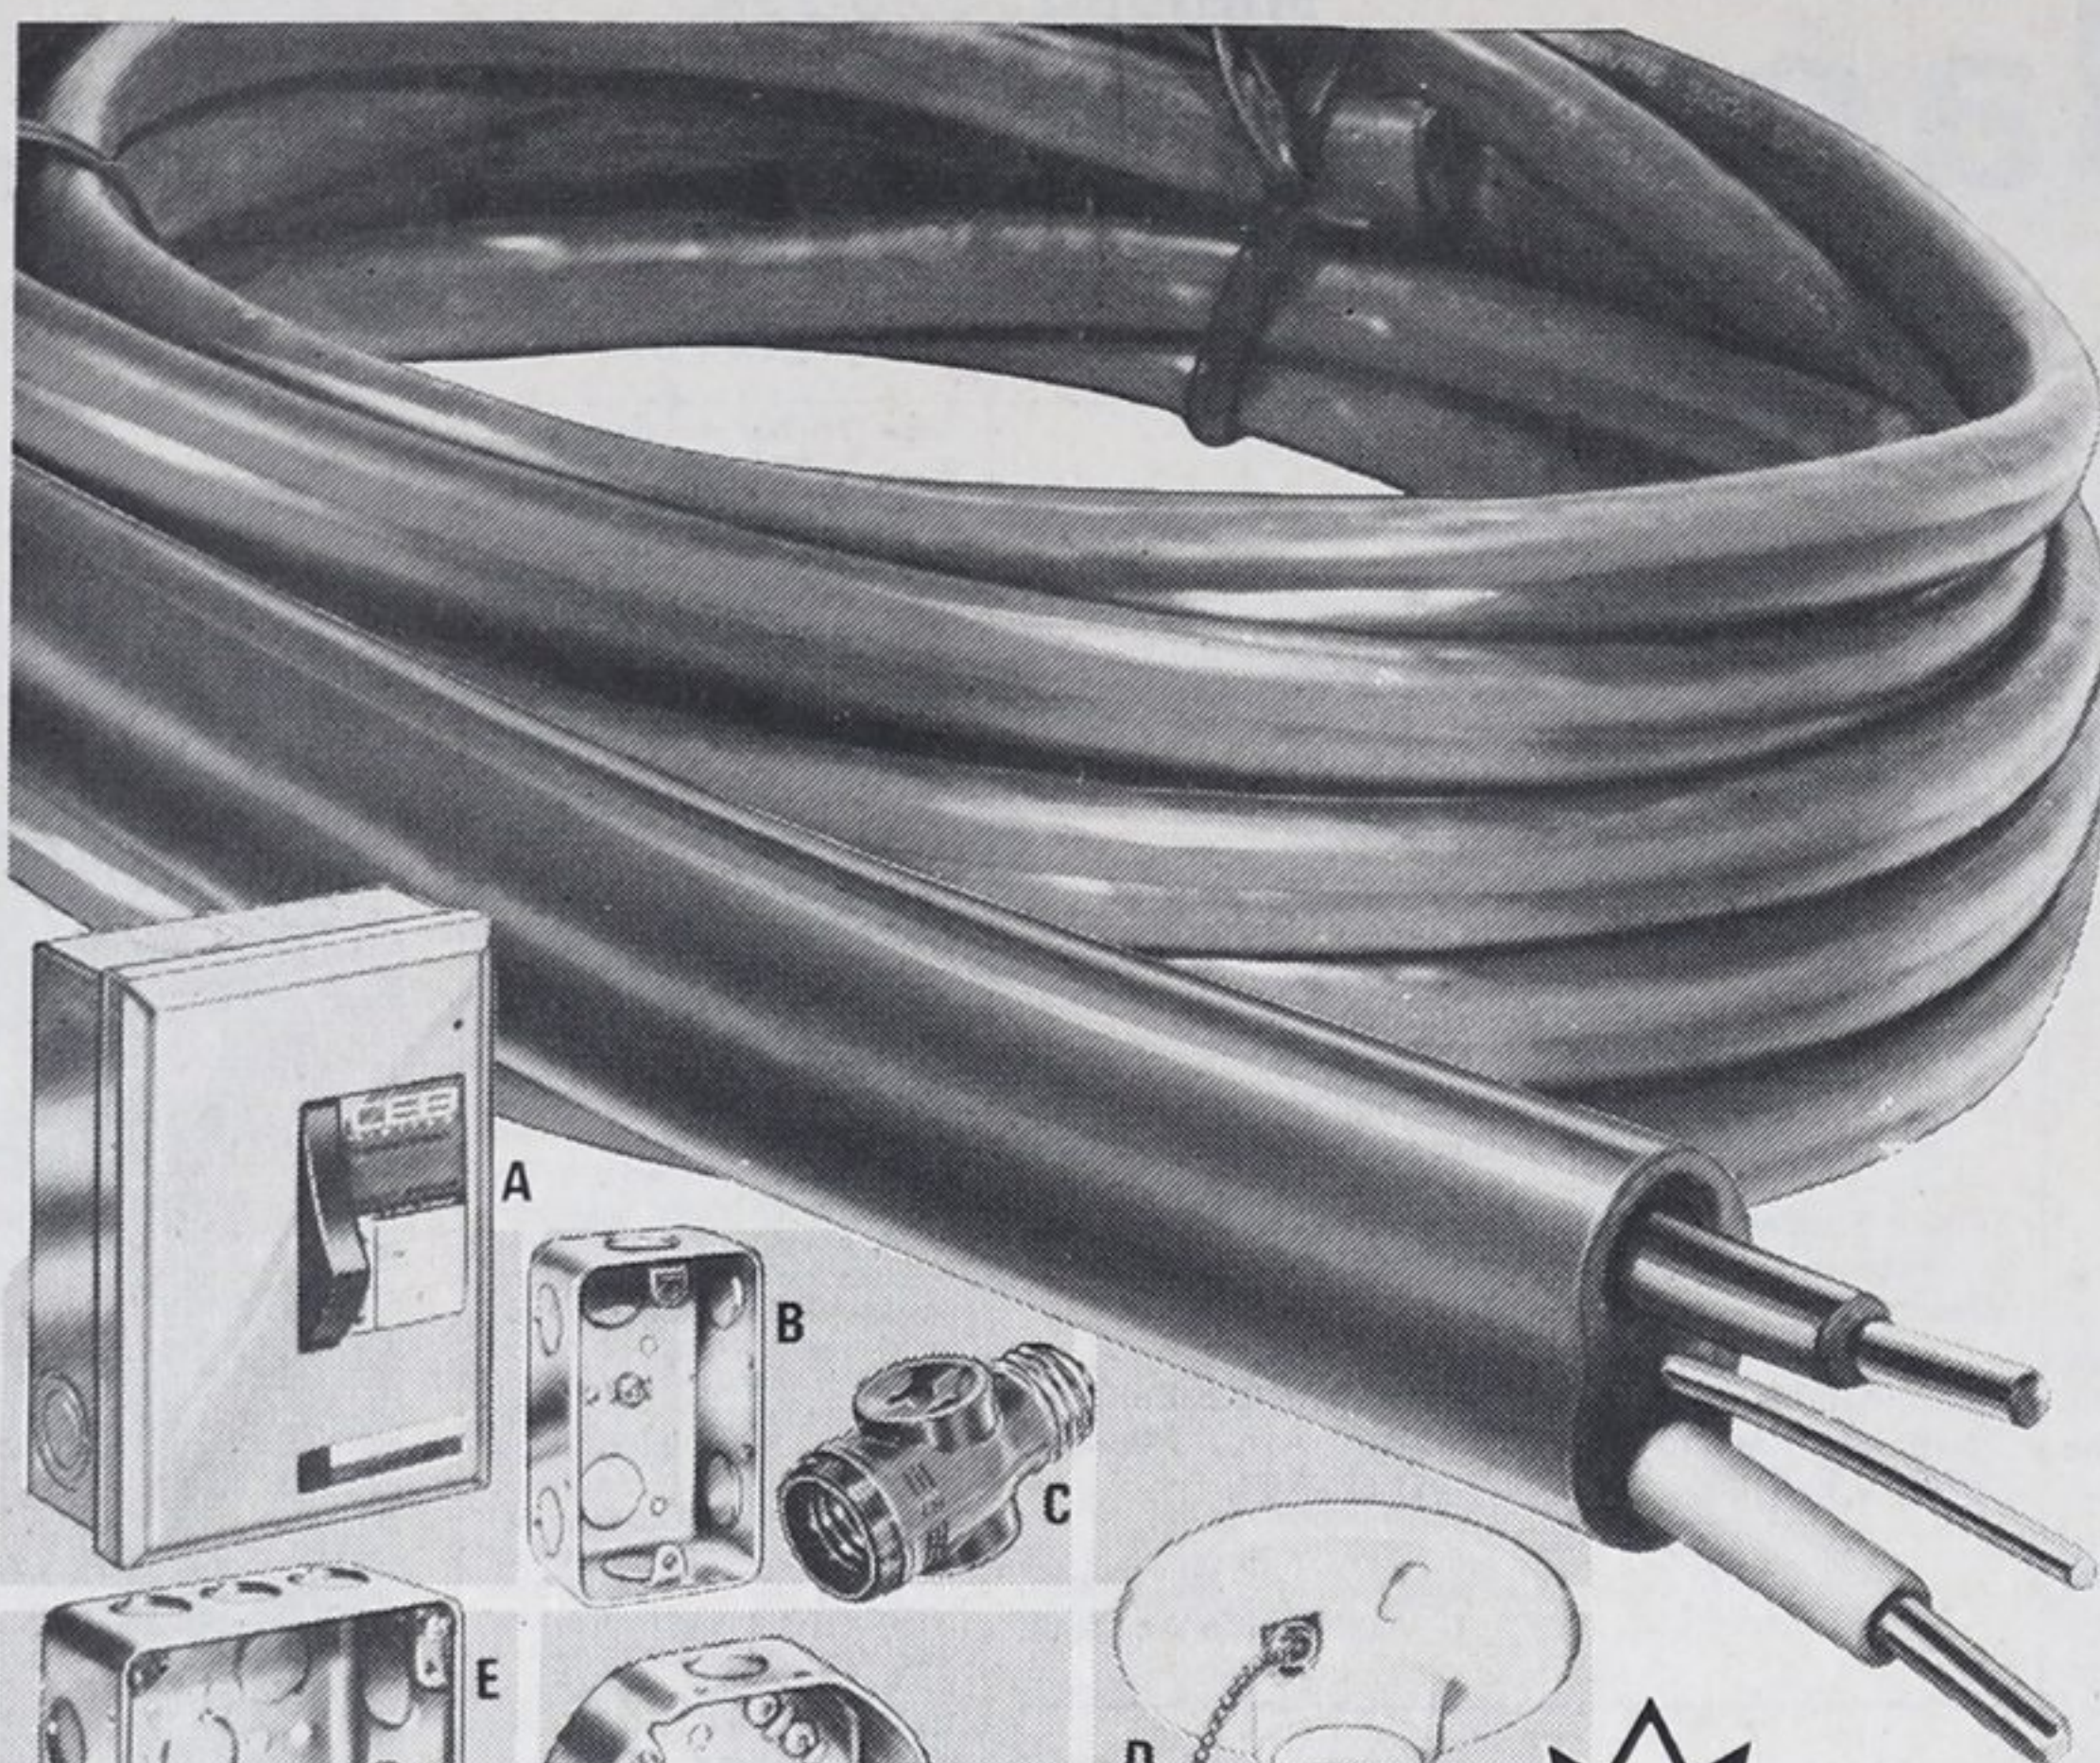

Birthday congratulations to three residents of our community in the coming week. On February 2 Mr. Manley Edwards who will be seventy-eight, on February 3, to Mrs. William Taylor who reaches the eighty mark and on February 7 Mrs. Herman McFarland who is 79 years young.

Church women meet

The Vasey United Church Women met in the church on January 25 with 23 members present. Devotions were under the convenership of the Literature and Communications Committee led by Mrs. Margaret Rumney. The Scripture was read by Mrs. Victor Wilson followed by prayer by Eleanor Edwards. Mrs. Doug Ferris read a message on Praying Hands. The roll call was a verse on "Preparation" of "Inspiration". A playlet presented by Mrs. Frank Smitham, Mrs. Sandy Wilson, Mrs. Doug Ferris, and Mrs. Vic Wilson, on "giving reports" was humorous as well as informative. Many thank you notes were read from gifts and cards received at Christmas.

A letter from "Supply and Outreach" was read requesting clothing and personal supplies. A motion was moved and carried to send a donation of money to the "Fred Victor Mission". Several suggestions were made on fund raising for the coming year and Mrs. Ted Vasey gave an interesting report on the U.C.W. Simcoe Presbyterial held in Wyevalle on January 17. Lunch was served by Mrs. Nathan Edwards, Mrs. Fred Edwards and Mrs. Nelson Edwards.

NMD-7-14/2 250 ft Coil
Copper Wire
8 1/2¢
per foot in 250 ft Coil
11¢ per foot in 25, 50 or 100 ft Coils

Good quality 14-gauge, 2-conductor wire for indoor use. Low price per foot means you can get that wiring done economically. All CSA certified.

For Specialized Needs: NMD-7-12/2, 250 ft coils, ft .....13¢
In 25, 50, or 100-foot coils, price per foot .....15¢
Dryer Wire: NMD-7-10/3, price per foot .....42¢
Stove Wire: NMD-7-8/3, price per foot .....70¢