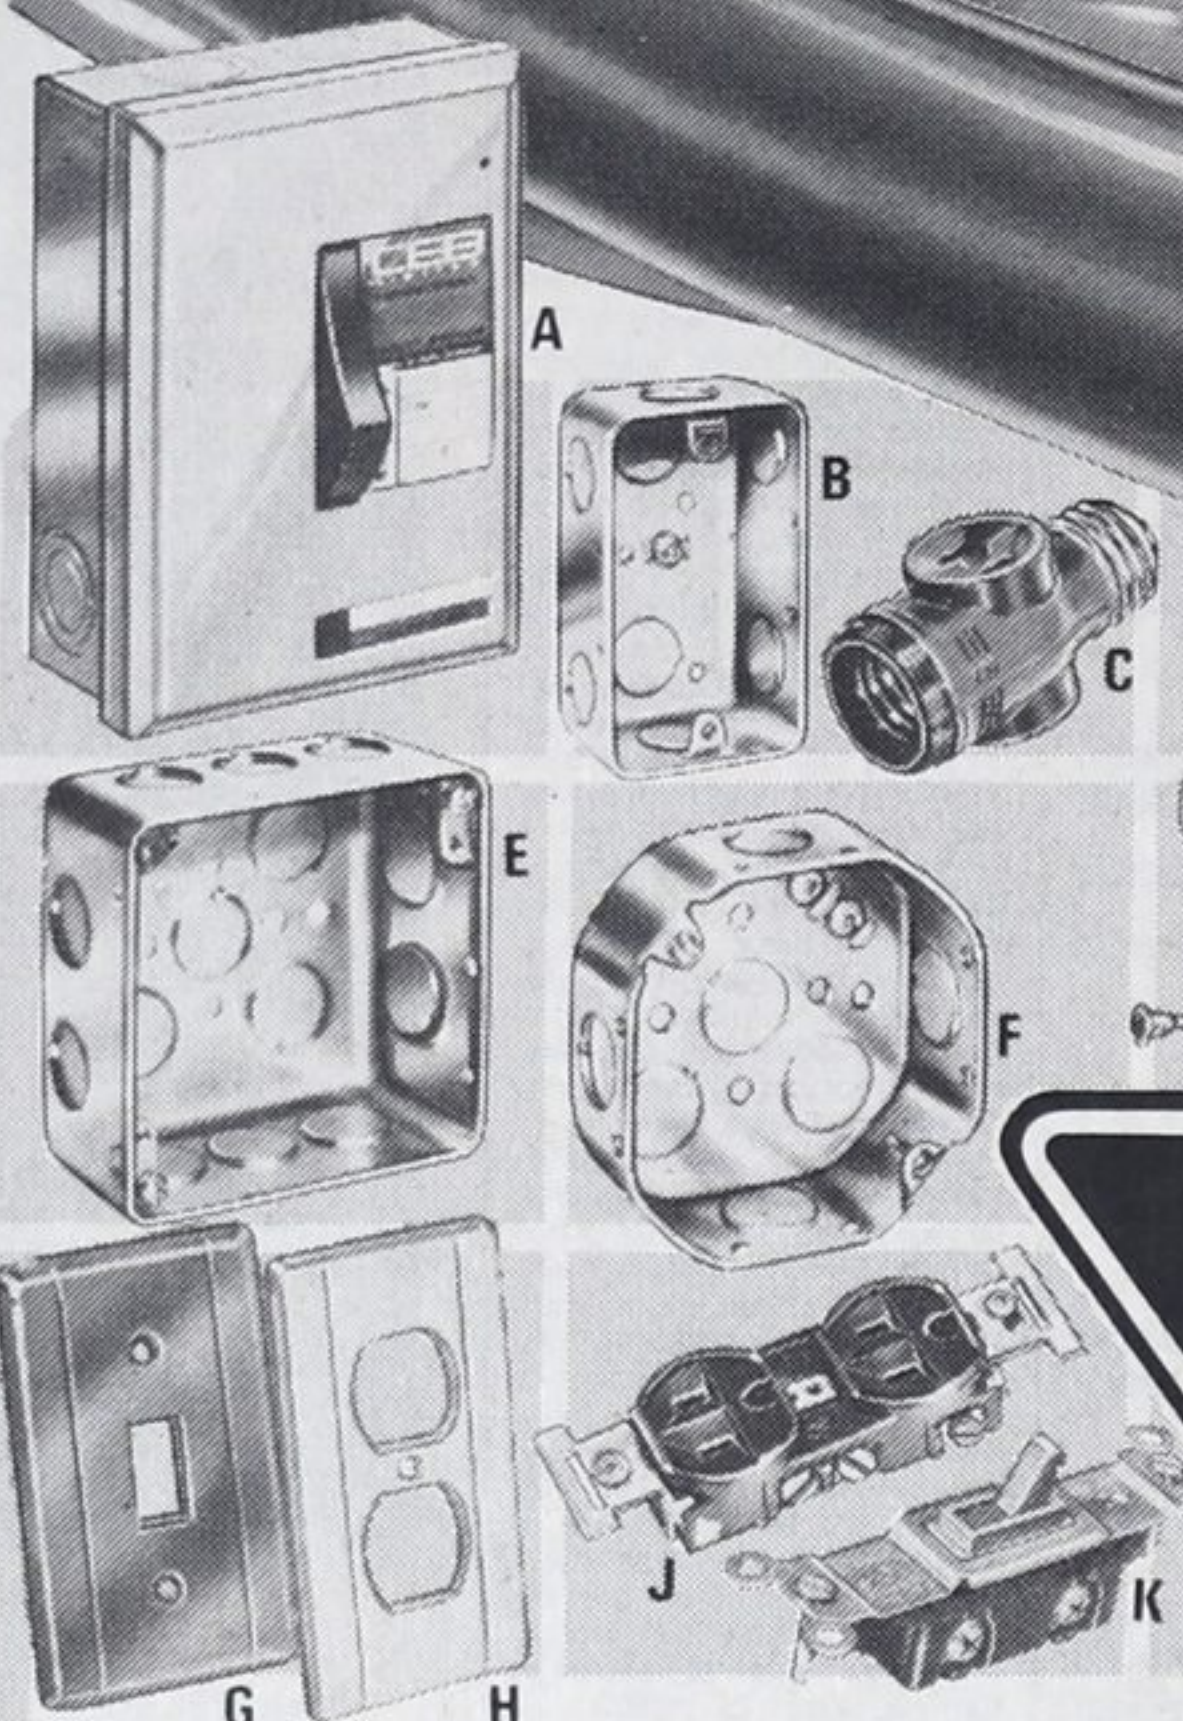

- Cable & Plug Set with Connector**
Range 5 1/2' cord **749** Dryer 6 1/2' cord **649**
- Receptacle and Cover Plate**
Range 50-amp **349** Dryer 50-amp **349**

Range or Dryer Outlet not shown\$1.55

We have the right connections