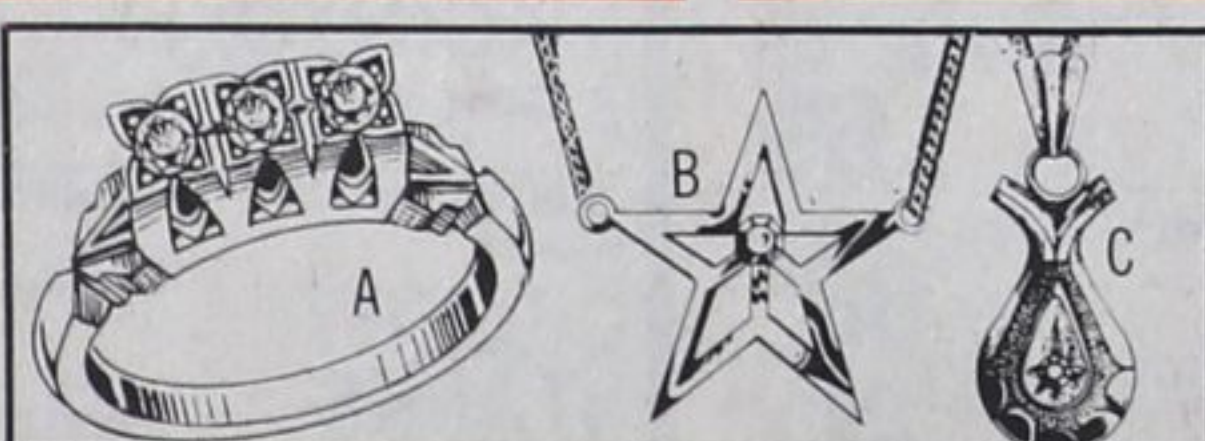

STAINLESS BABY SPOON
REG. 2⁵⁰
1⁹⁸ EACH

STAINLESS HOLLOWARE
1/3 OFF REG. PRICE

SILVERPLATED GOBLETS
7⁷⁸ EACH

STERLING SILVER CHAIN JEWELLERY

D Popular 16 in. length in fine link. Regular price \$8.30. **Red Tag Price 6⁹⁸**

E Fine link in 18 in. length. Reg. price \$9.25. **Red Tag Price 7⁷⁸**

F Bracelet about 7 in. long. Reg. price \$5.50. **Red Tag Price 3⁹⁸**

A Pretty Engagement Ring
Three quality controlled diamonds gleam from attractive 14K gold mount.
Low Red Tag Price **199⁷⁸**