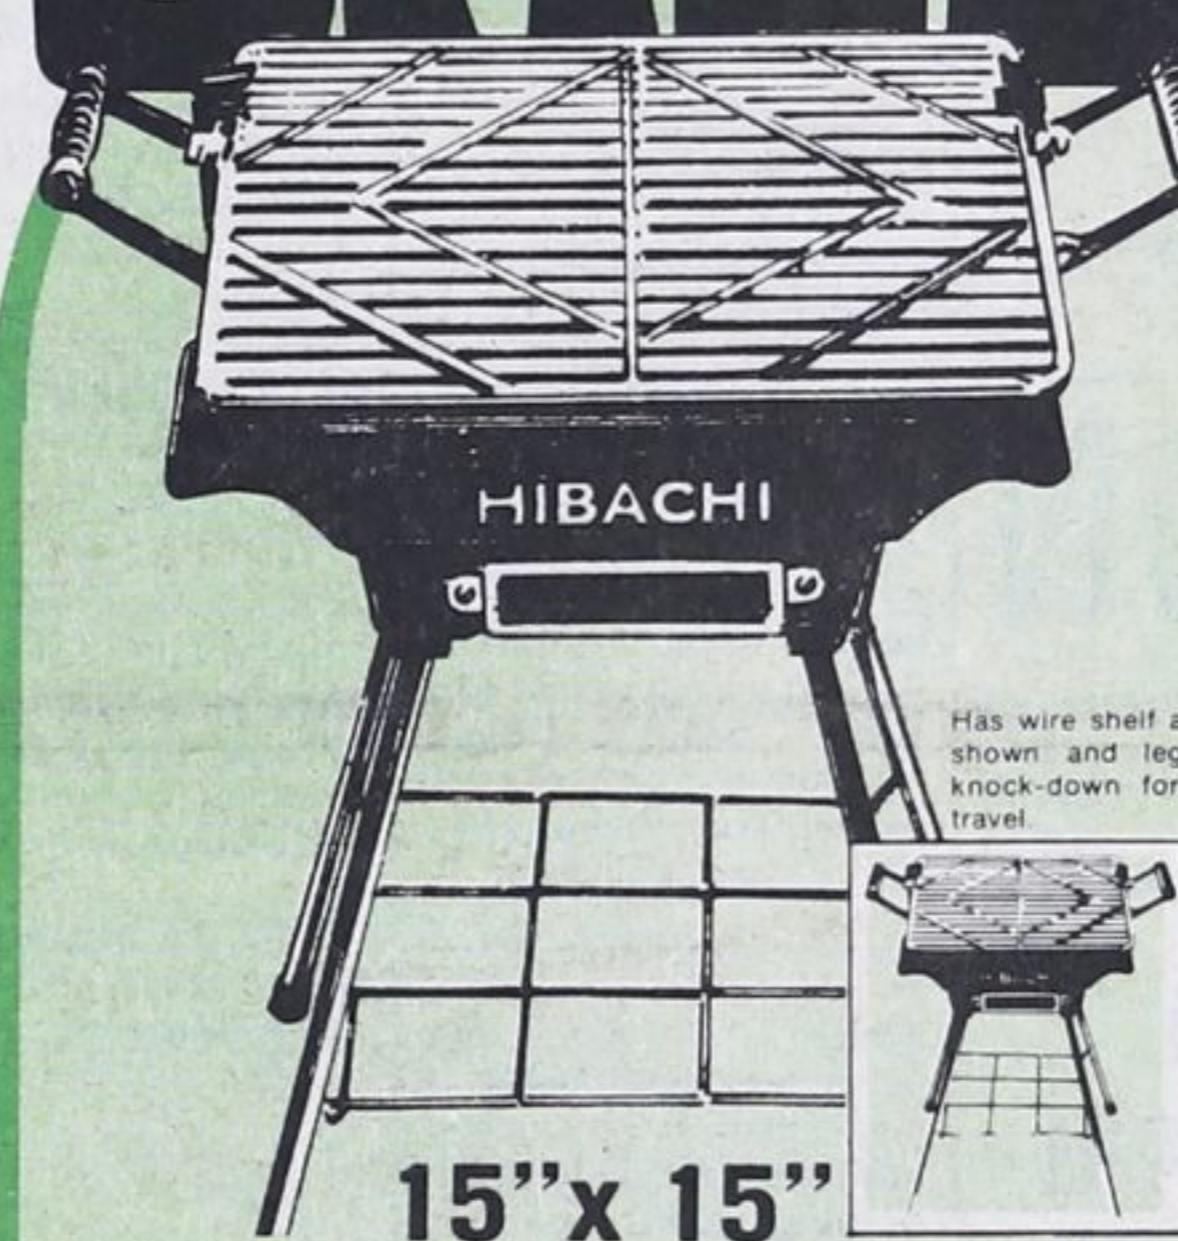

15" x 15" PORTABLE HIBACHI HAS KNOCK-DOWN LEGS

11⁸⁸

FAST, SAFE FIRE-STARTERS
Fast, safe starter cubes for barbecues. Package of 70 cubes. 6430-301-12

69^c

18 3/4" PATIO TABLES WITH CUT-OUT LACE DESIGN TOP

Lightweight, but sturdy heat and stain-resistant plastic. Easy to clean and keep clean. Comes apart for storage. Fully portable 18" high, top 18 3/4" in diameter. 6415-373-12

2⁷⁷