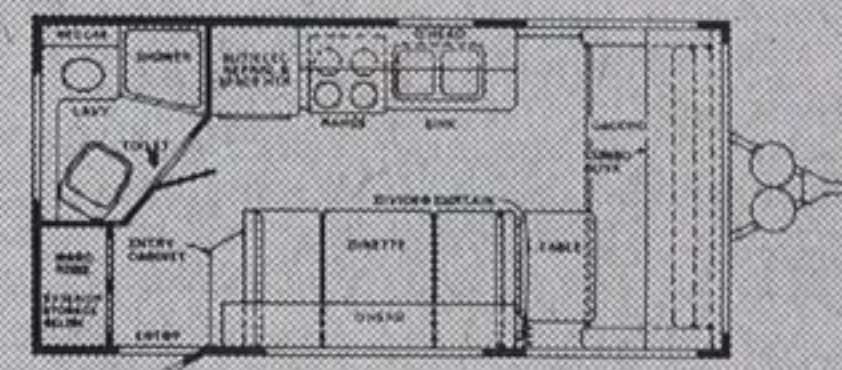

2⁶⁵ EACH

OUR BOOK PRICE 2.89

Holiday Take-off Sale

We're taking hundreds of dollars off every new trailer in stock.

All Units are equipped with 4 Burner Range Oven, Fridge, Dual Holding Tanks, Full Bath with Shower and Furnace.

Pick Your Floor Plan
 Pick Your Price!

MODEL 17 F
 1976 Used
\$3,590.

1977

MODEL 19 E
 Stock No. 1400
\$4,725.

1977

MODEL 20 H
 Stock No. 1386
\$4,875.

1977

MODEL 20 J
 Stock No. 1097
\$5,275.