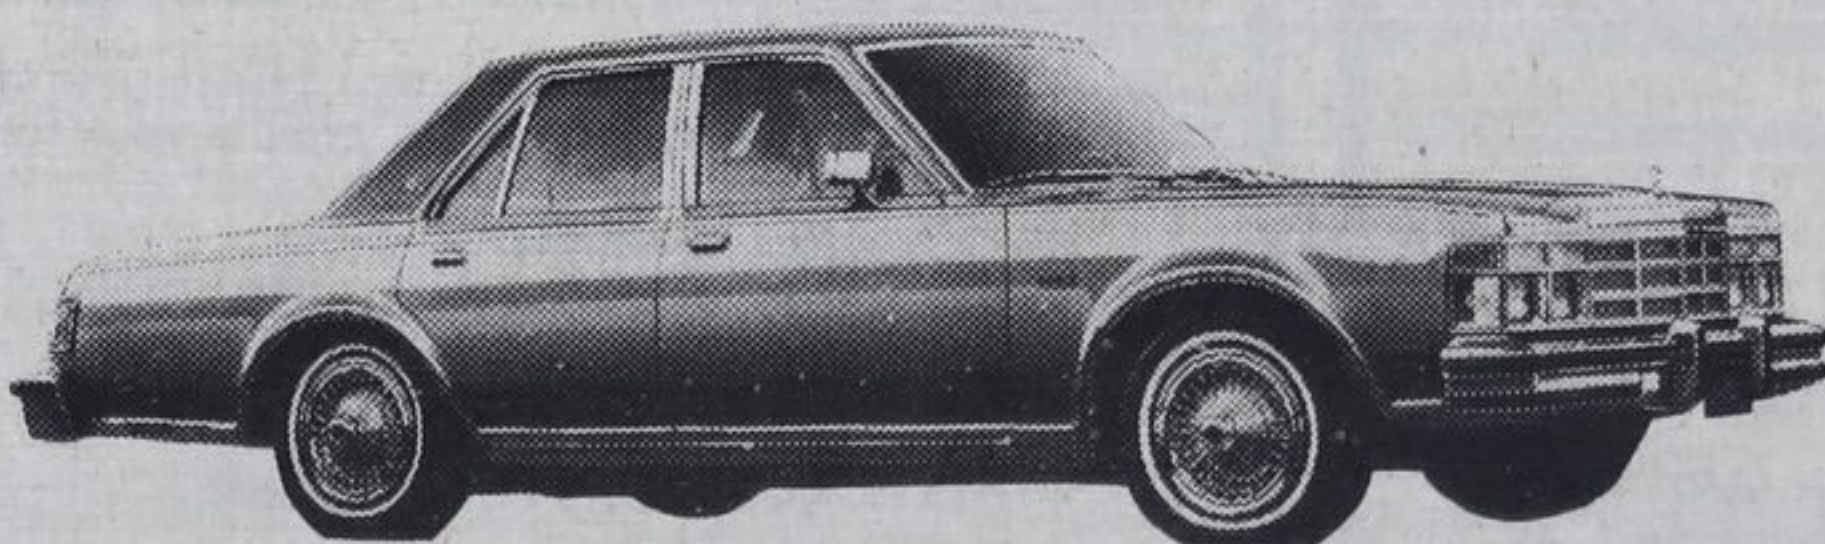

WE WANT YOUR BUSINESS!!

Over \$200,000. in new and used cars to be sold immediately to make room for all the new
CHRYSLER LeBARON and DODGE DIPLOMAT

1974 CHARGER S.E.
Spanish Gold, Gold vinyl roof, Gold interior, 8 cyl., automatic, 2 door, coupe, power steering, power brakes, radio, rear window defogger, white wall tires, wheel discs, bucket seats, one owner, only 19,000 miles, Michelin tires, plus 2 snow tires. Lic. HUB 820. \$3,600.00

1972 CORTINA
Red, white interior, 4 cyl., automatic, floor shift, 2 door, coupe, power steering, radio, white wall tires, bucket seats, 32,600 miles. Lic. FKM \$750.00

1974 PLYMOUTH SEBRING
Blue, Blue interior, 8 cyl., automatic, 2 door, hard top, power steering, power brakes, radio, white wall tires, wheel discs, 48700, dealer cost. Lic. KDH 569. \$2,750.00

1975 MAVERICK
4 door, yellow, Black interior, 6 cyl., automatic, 4 door, sedan, radio, white wall tires, wheel discs, 16,200 miles, dealer cost. Lic. JHF 712. \$2,999.00

Introducing
ALL NEW
CHRYSLER
LeBARON

EVERYTHING ABOUT THIS CAR
SAYS EXPENSIVE,
EXCEPT THE PRICE.

CHRYSLER LeBARON

The beginning of a new class of automobile

1973 DODGE MONACO BROUGHAM
Gold, Brown vinyl roof, Gold interior, 8 cyl., automatic, 2 door, hard top, power steering, power brakes, radio, rear window defogger, wheel discs, 29,500 miles, dealer cost. Lic. EWA 556. \$2,600.00