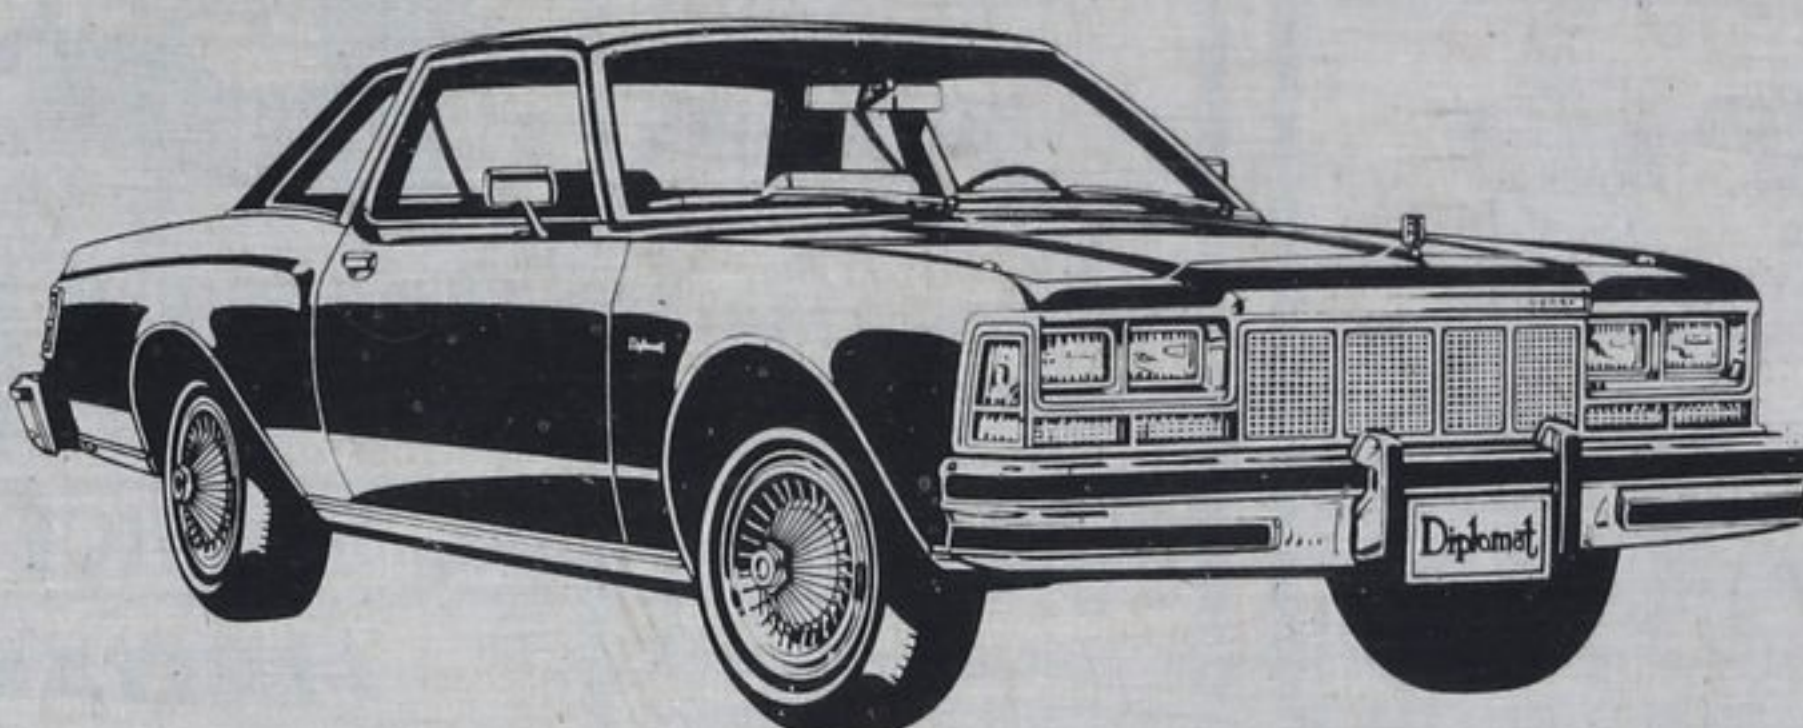

DODGE DIPLOMAT
Your passport to a new kind of
DODGE LUXURY

Introducing
ALL NEW
DODGE
Diplomat

Individual and Fleet
LEASING
Come in and see us
THE PRICE IS RIGHT!!

MIDLAND
CHRYSLER Dodge

VINDEN STREET

MIDLAND

526-3707

On The Spot FINANCING
We have our own
CHRYSLER
FINANCING
PROGRAMME
Repayment made easy