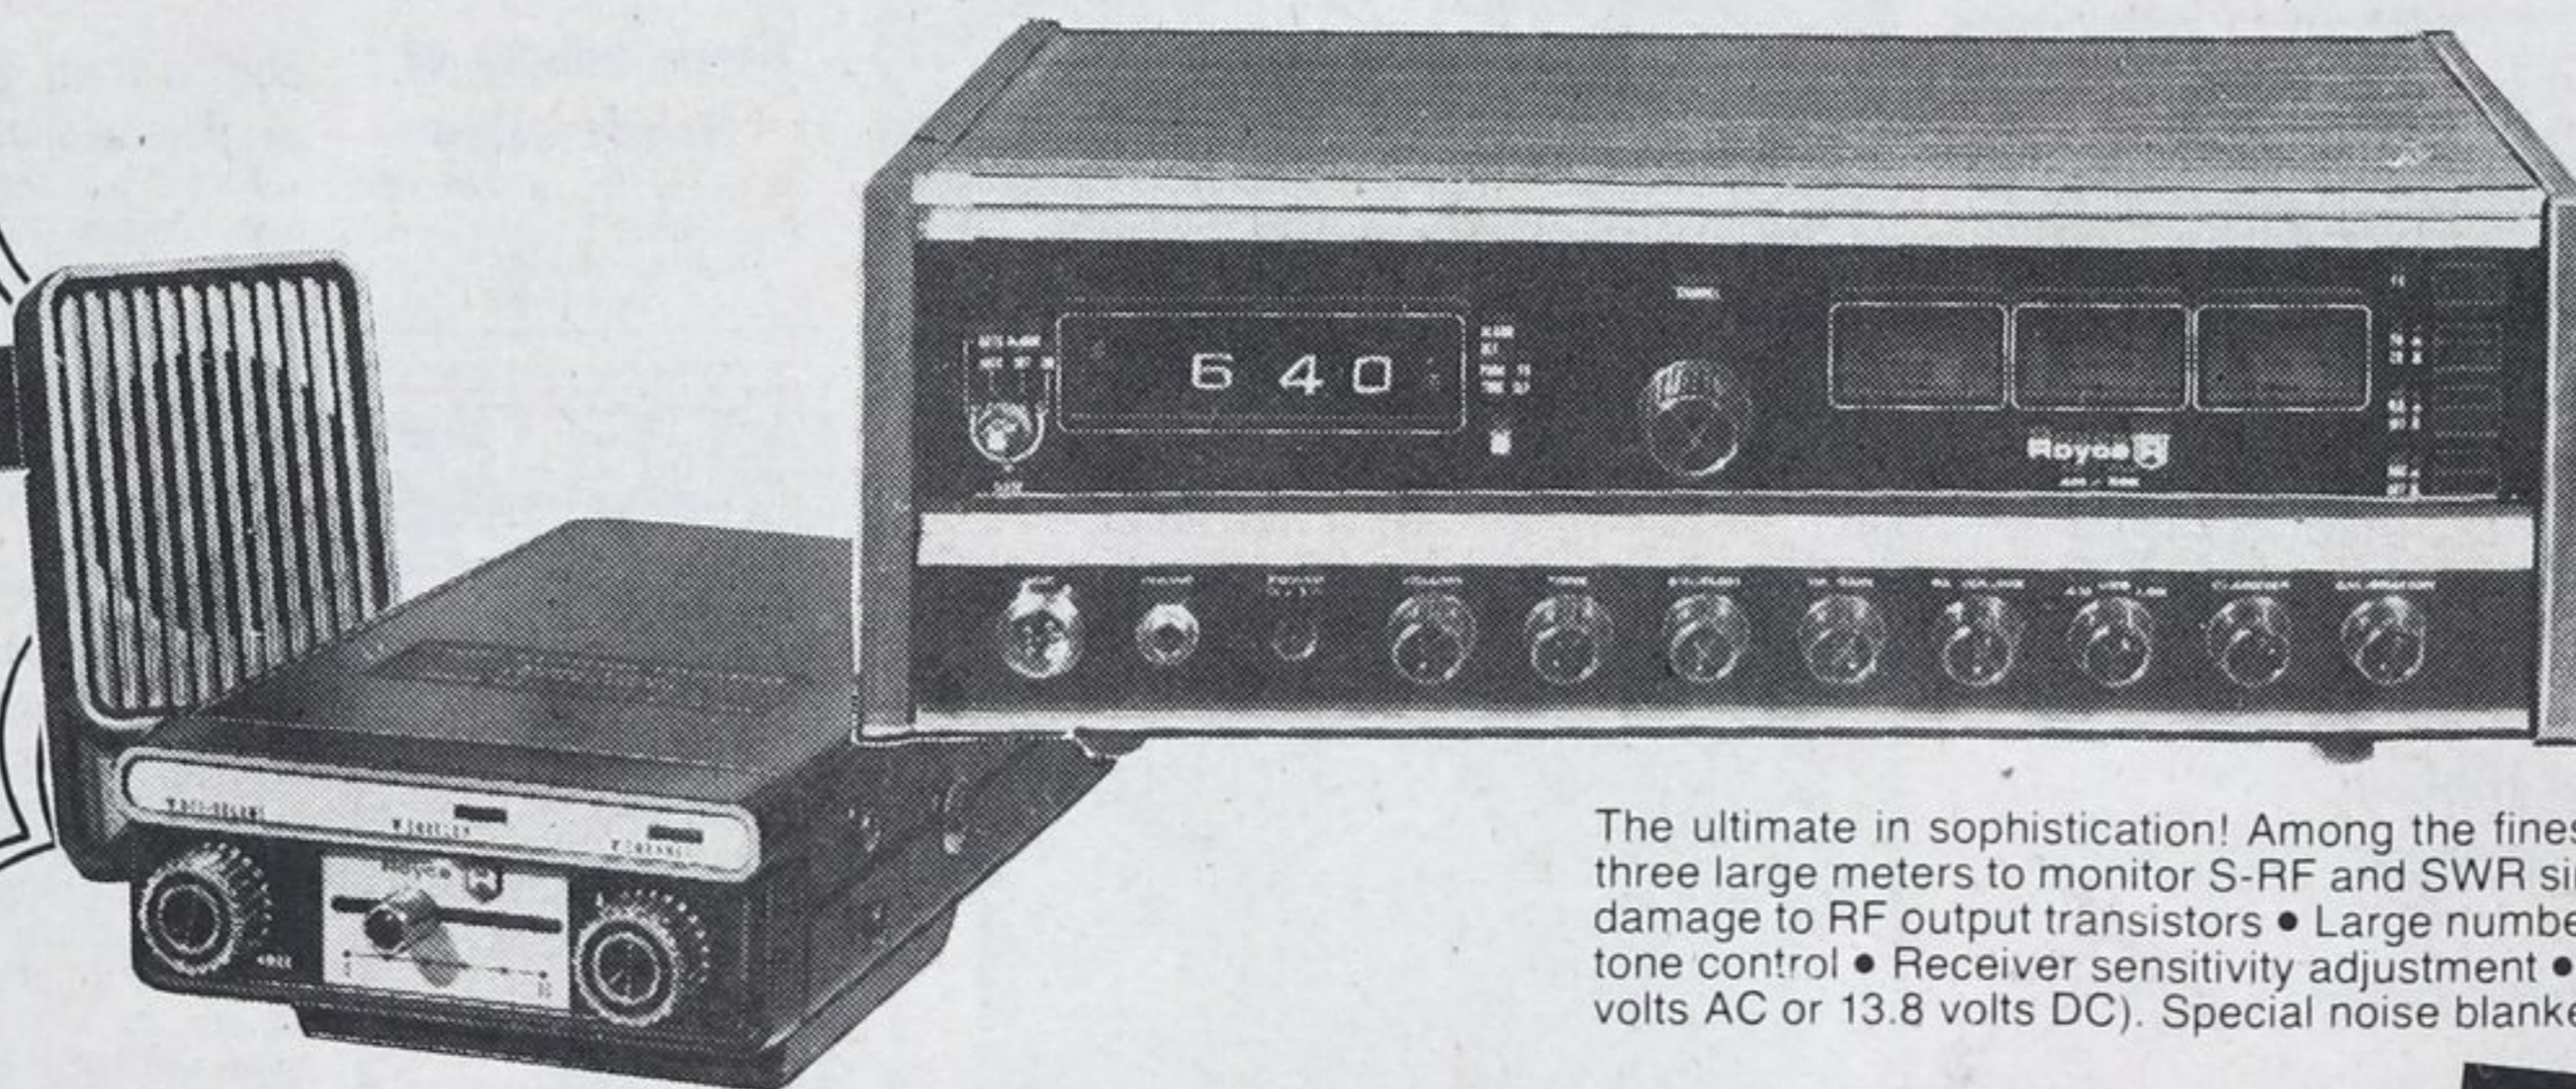

Bonus Buy! Royce SSB/AM CB Base Station

Reg. 639.95 **$499**

The ultimate in sophistication! Among the finest CB equipment you'll find anywhere. Featuring three large meters to monitor S-RF and SWR simultaneously • "Wartron" circuit prevents major damage to RF output transistors • Large numbered digital clock with buzzer alarm • Full variable tone control • Receiver sensitivity adjustment • Adjustable A.G.C. • Dual power supply (110-120 volts AC or 13.8 volts DC). Special noise blanker PLUS many more features.

BONUS!
WITH THE PURCHASE OF THE ROYCE MODEL 640 BASE . . . YOU RECEIVE THIS ROYCE MODEL 590 3 CHANNEL MOBILE AS A BONUS.
AN ADDITIONAL SAVING OF $84
A GREAT SECOND UNIT FOR YOUR SECOND CAR, BOAT, TRAILER OR COTTAGE.