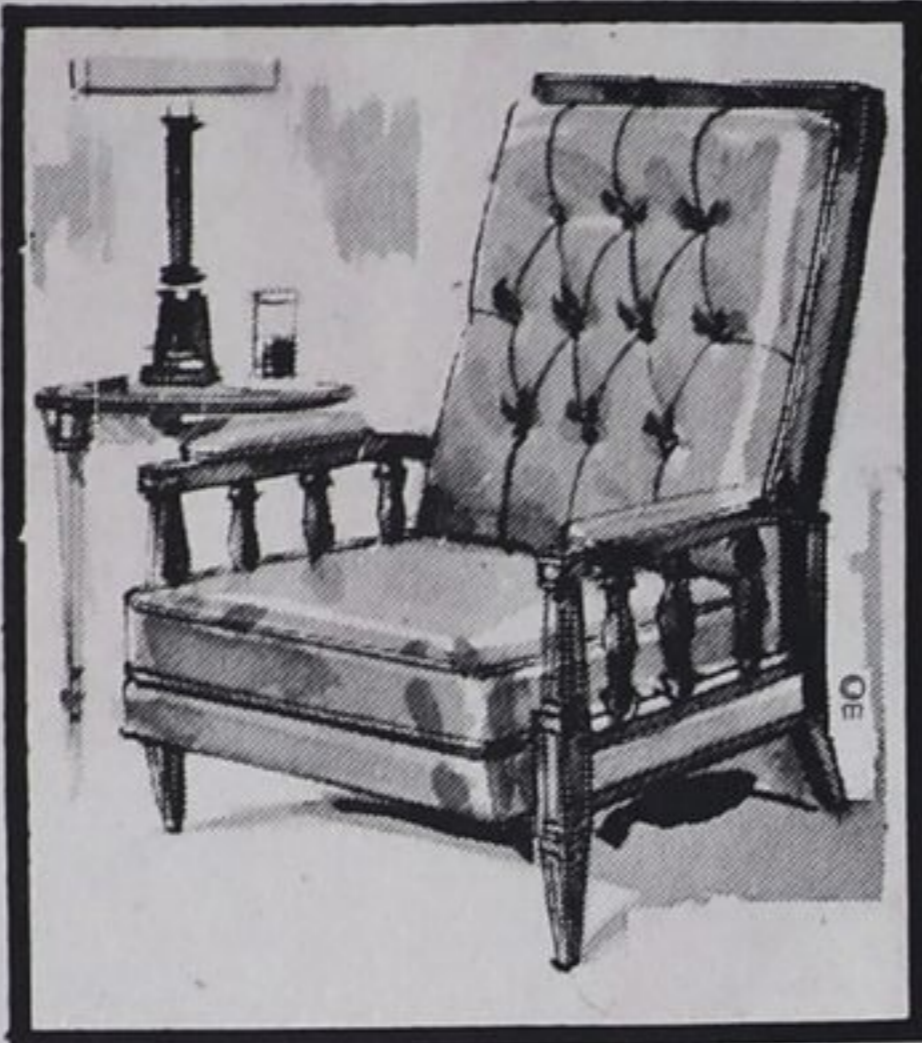

THOMPSON'S

Offers You

specialty priced
CHAIRS

6033 MAY 74 M.P. 43

...Just in time for
Christmas Giving

Talk about the lap
of luxury...or about
sitting pretty!
Who wouldn't
love a chair like one
of these? Great
designs...great buys!
.....and just in time
for Christmas.