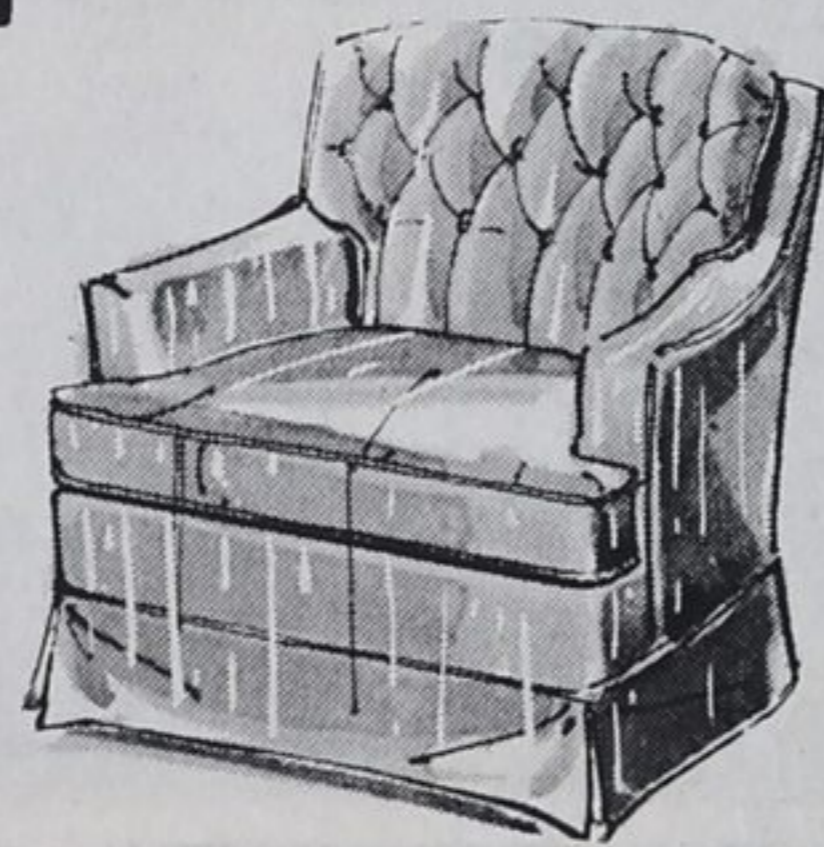

• Prices are low • Quality is high • Selection is great