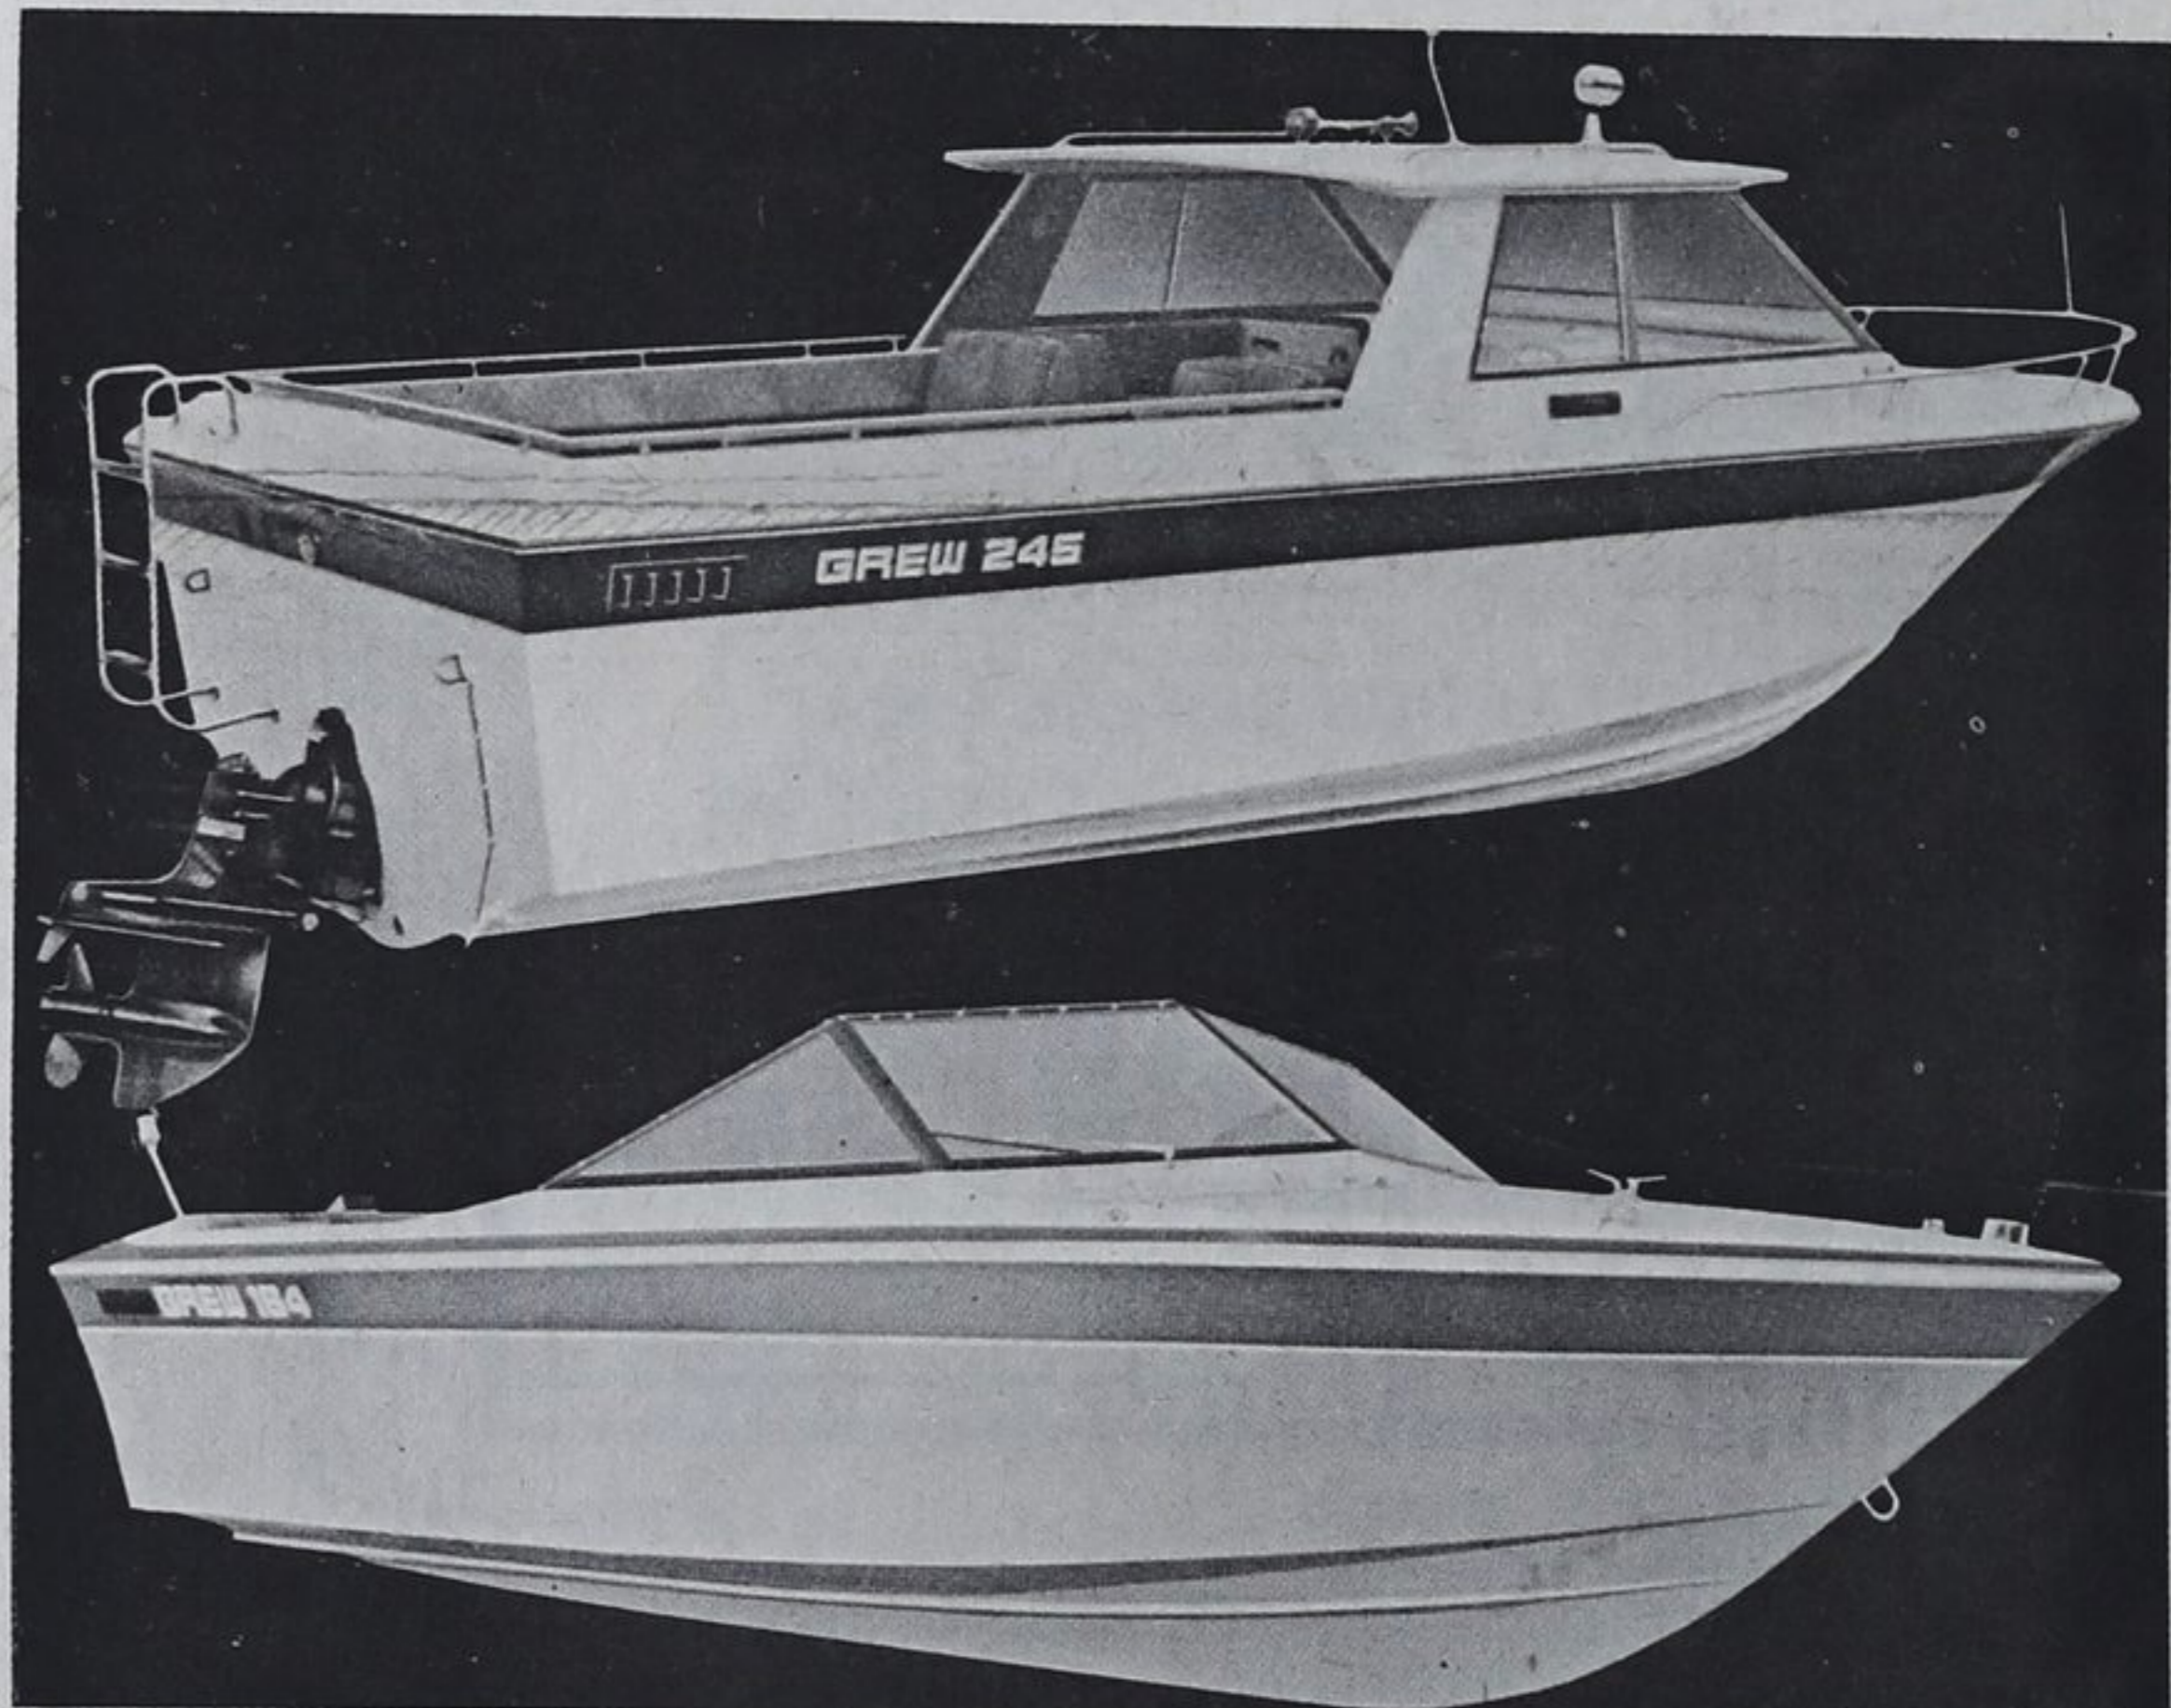

big fashion clearaway

50% off

Our entire stock of ladies wear

- Spring dresses
- Summer dresses
- Pant suits
- Gown's
- and more

Voorzanger
FINE FURS 244 King St.

Sidewalk Savings

PLASTIC TABLE COVER 72" X 54"	77¢
PAPER PLATES Pkg of 80 - 9" White	97¢
PLASTIC TABLEWARE 8 Knives, 8 Forks, 8 Spoons	87¢
PLASTIC GLASSES Pkg. 20 - 10 oz.	67¢
SCOTT FAMILY NAPKINS Asst. Colours Pkg. of 180	97¢

DON'T MISS CENTRAL SPORTS and MARINE SPECTACULAR BOAT SHOW CLEARANCE DURING THE SIDEWALK SAIL

143 — 50 H.P. MERC O.B.	reg. 4,129	\$3,395.
164 — 140 MERCUISER	reg. 8,695	\$7,295.
206 — 190 O.M.C. STERN DR.	reg. 11,930	\$10,450.
245 SOFT TOP 188 MERCUISER	reg. 15,200	\$13,200.
245 HARD TOP 233 MERCUISER	reg. 16,130	\$13,700.

USED GREW BARGAINS

245 WITH SOFT TOP & 188 MERCUISER \$9,450⁰⁰ LIKE NEW

245 WITH HARD TOP 188 MERCUISER \$9,950⁰⁰

NEW 1976 GREW BOATS

SPECIAL DEMO PRICES
FALL DELIVERY...FULL WARRANTIES

also Real good SPECIALS
on LASER & O'DAY SAIL BOATS