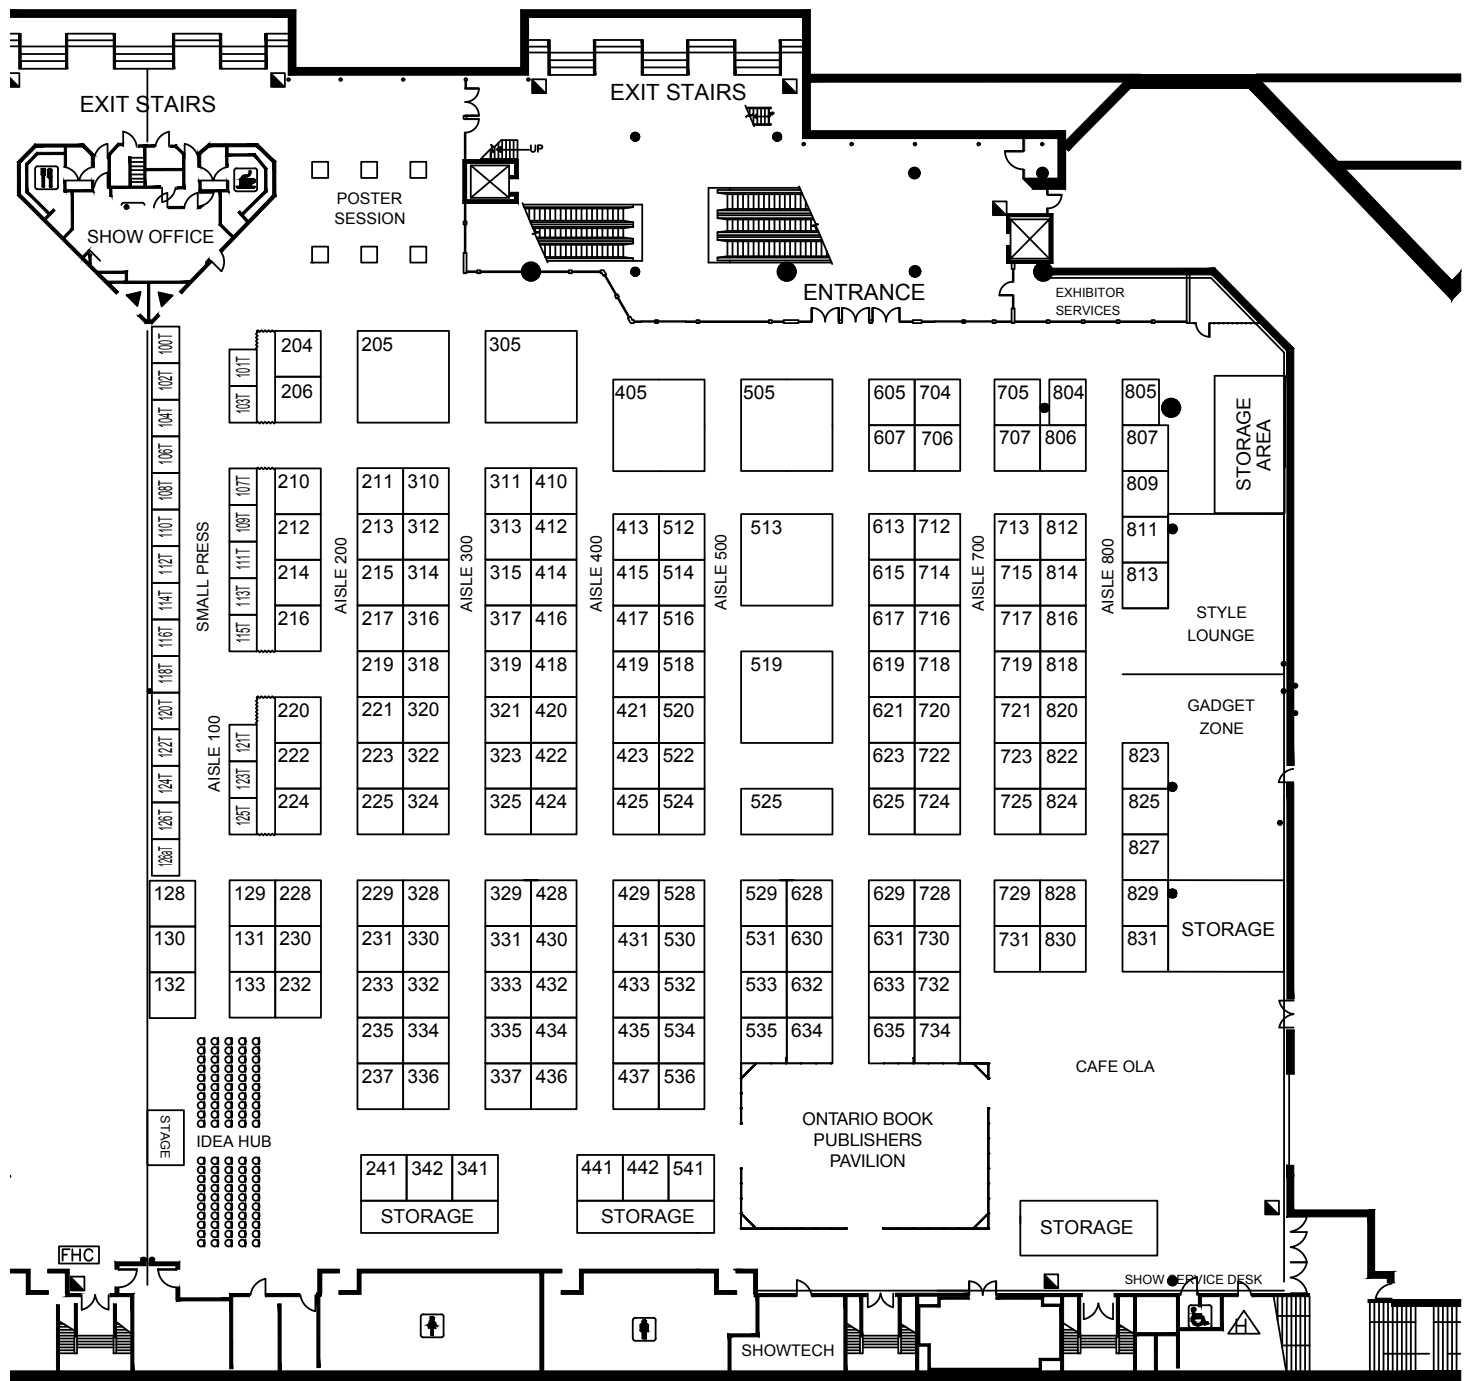

Super EXPO Map

EXPO FLOOR, MTCC HALL C

Super EXPO Will Be Open

WEDNESDAY: CLOSED (SET-UP)

THURSDAY: 9:30 AM — 5:00 PM

FRIDAY: 9:30 AM — 3:00 PM

Visit the Community Partners Boulevard
9:30 AM — 4:00 PM

EXHIBIT HALL "C"

SUPER EXPO