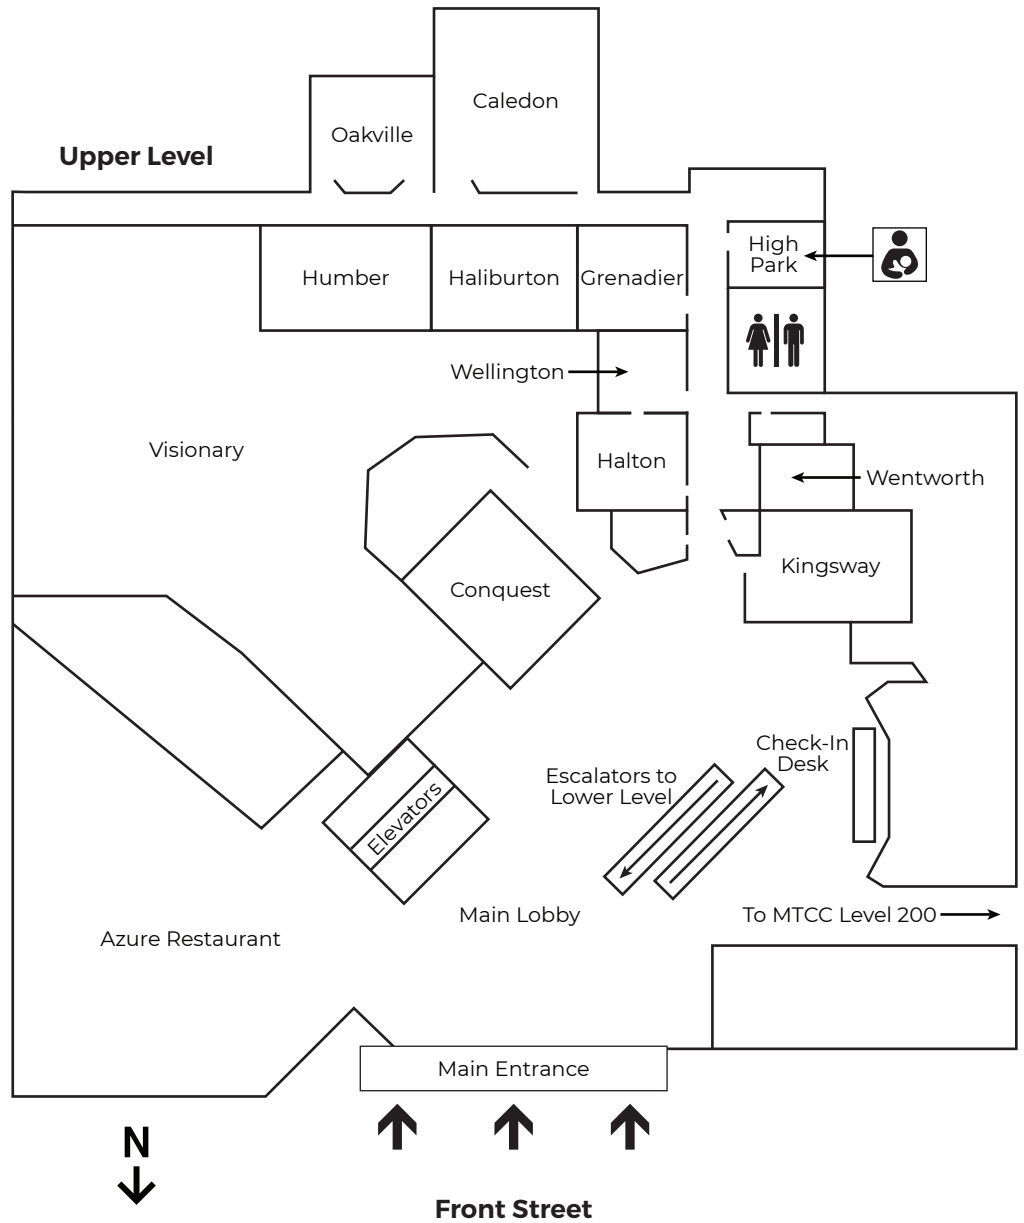

## FRONT STREET LOBBY LEVEL

### ON THIS LEVEL:

Connection to Metro Toronto Convention Centre

## SUPER CONFERENCE TIP

All rooms in the Metro Toronto Convention Centre are by number, i.e., 204, 206C, etc.

Rooms in the InterContinental Toronto Centre have names, such as Halton or Visionary.

Room numbers with "PF" indicate the event takes place is outside of that room.

### ON THIS LEVEL:

Hotel Valet, Parking Garage, and Inner Street are on this level

No connection to Metro Toronto Convention Centre on this level

Please use the escalators or elevators to go up to the Lobby Level in order to access the connection to the Metro Toronto Convention Centre.