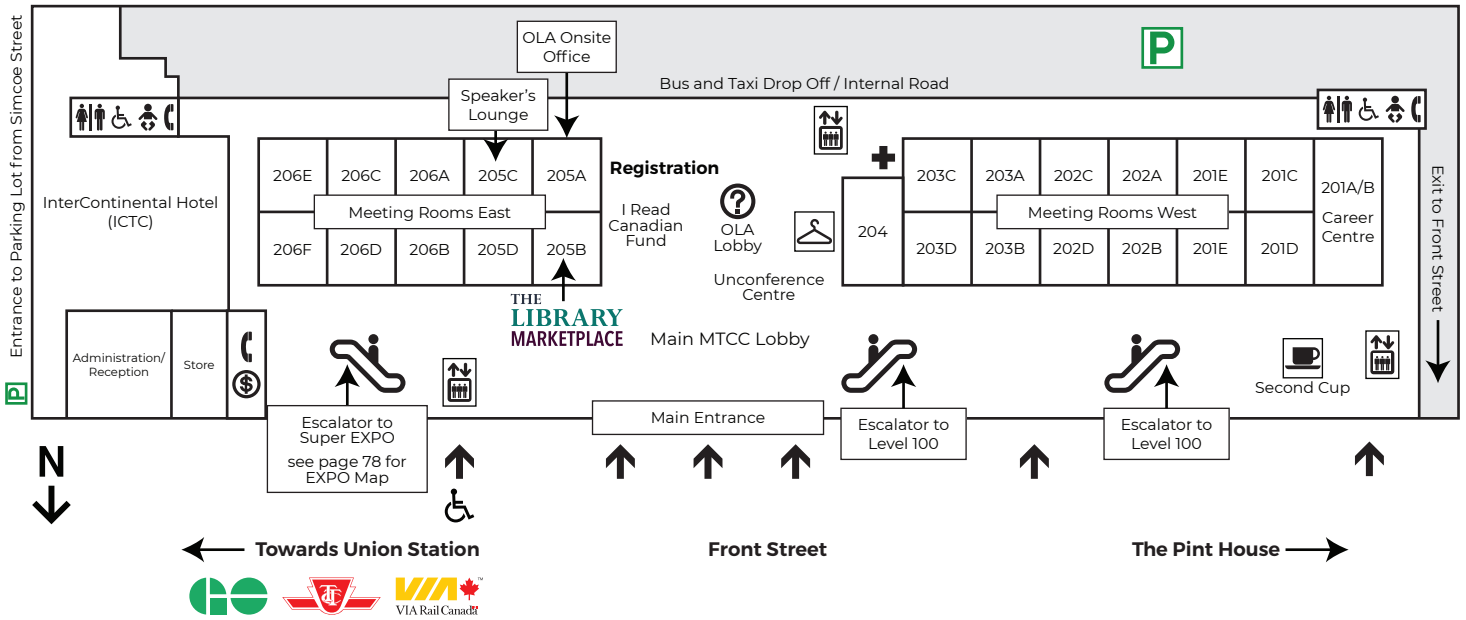

Metro Toronto Convention Centre (MTCC) Map

FRONT STREET LOBBY LEVEL — LEVEL 200

ON THIS LEVEL:

Connection to InterContinental Toronto Centre from Front Street Lobby Level, Escalators to Hall C for the Super EXPO

FRONT STREET LOWER LEVEL — LEVEL 100

ON THIS LEVEL:

No connection to InterContinental Toronto Centre from Lower Level

- Accessible
- Elevators
- New Parent Room
- Baby Changing Station
- First Aid Station
- Telephone
- Bank Machine
- Info
- Washrooms
- Coat Check
- Parking