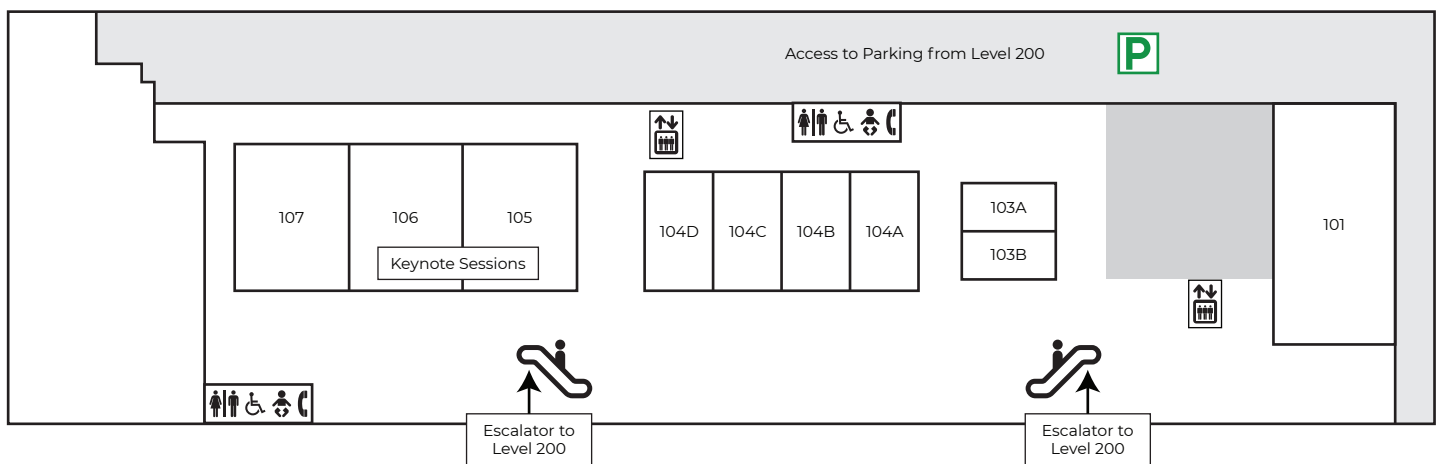

Metro Toronto Convention Centre (MTCC) Map

FRONT STREET LOBBY LEVEL — LEVEL 200

ON THIS LEVEL:

Connection to InterContinental Toronto Centre from Front Street Lobby Level, Escalators to Hall C for the Super EXPO

FRONT STREET LOWER LEVEL — LEVEL 100

ON THIS LEVEL:

No connection to InterContinental Toronto Centre from Lower Level

- Accessible
- Elevators
- New Parent Room
- Baby Changing Station
- First Aid Station
- Telephone
- Bank Machine
- Info
- Washrooms
- Coat Check
- Parking