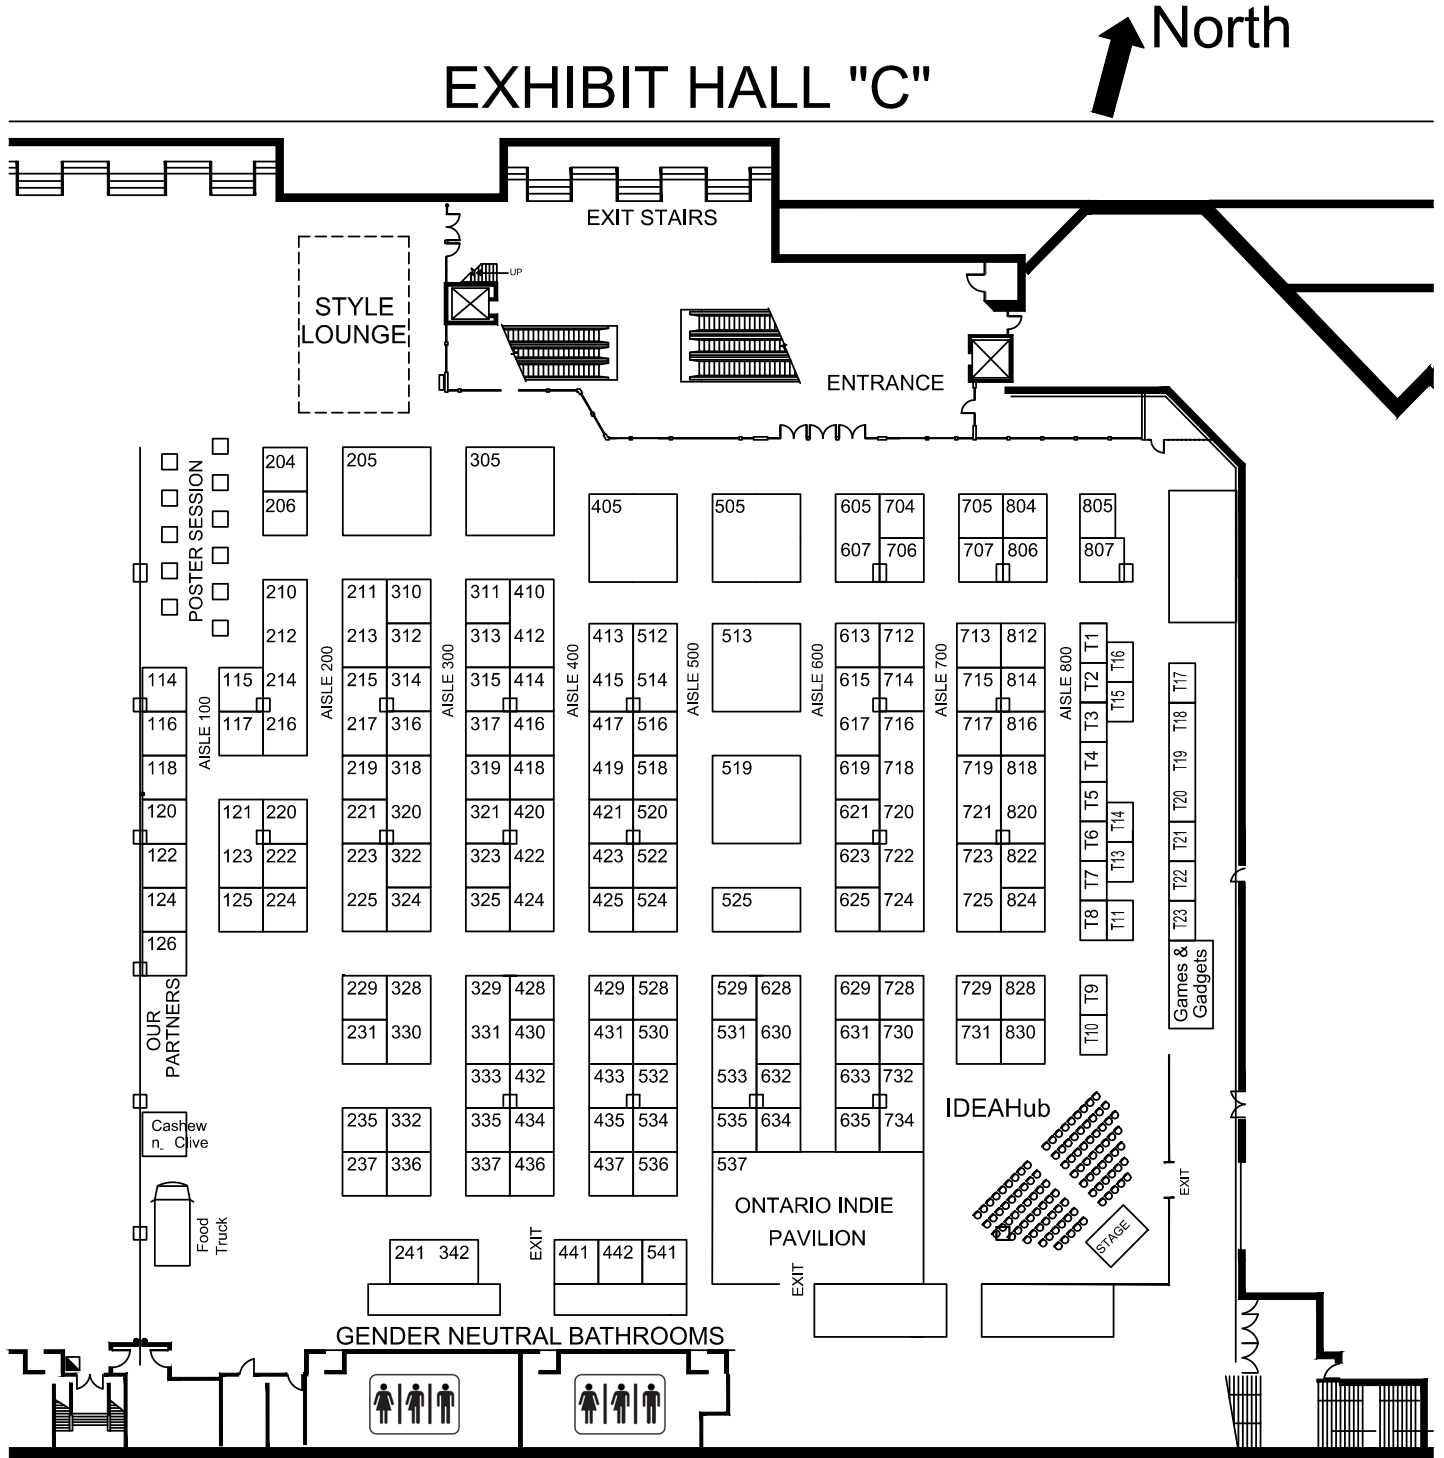

SUPER EXPO MAP

MTCC HALL C

SUPER EXPO WILL BE OPEN:
THURSDAY: 9:00 AM — 5:00 PM

FRIDAY: 9:00 AM — 3:00 PM

SUPER EXPO