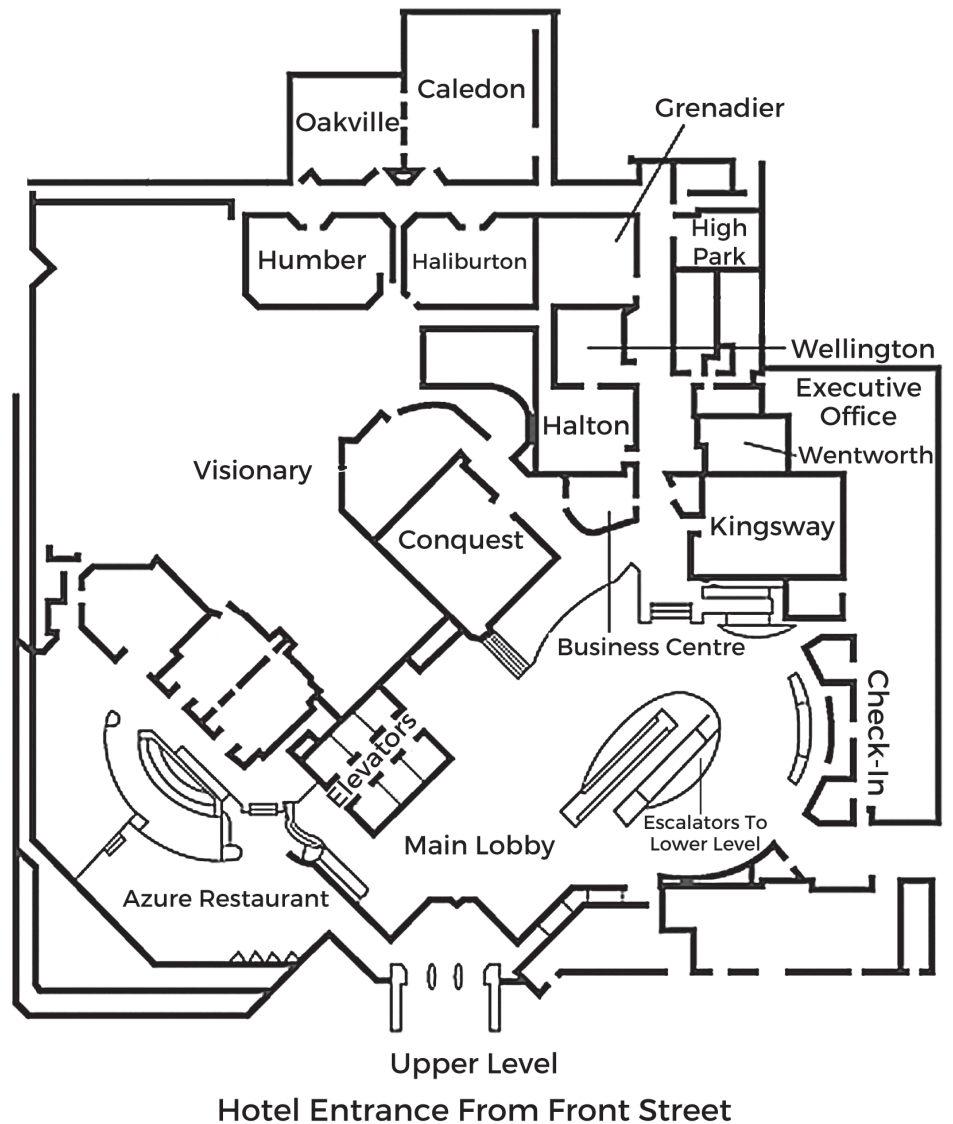

InterContinental Toronto Centre (ICTC) Map

FRONT STREET LOBBY LEVEL

ON THIS LEVEL:

Connection to Metro Toronto Convention Centre

SUPER CONFERENCE TIP

All rooms in the Metro Toronto Convention Centre are by number, i.e., 204, 206C, etc.

All rooms in the InterContinental Toronto Centre have names, such as Halton.

FRONT STREET LOWER LEVEL

ON THIS LEVEL:

Hotel Valet, Parking Garage, and Inner Street are on this level

No connection to Metro Toronto Convention Centre on this level

Please use the escalators or elevators to go up to the Lobby Level in order to access the connection to the Metro Toronto Convention Centre.