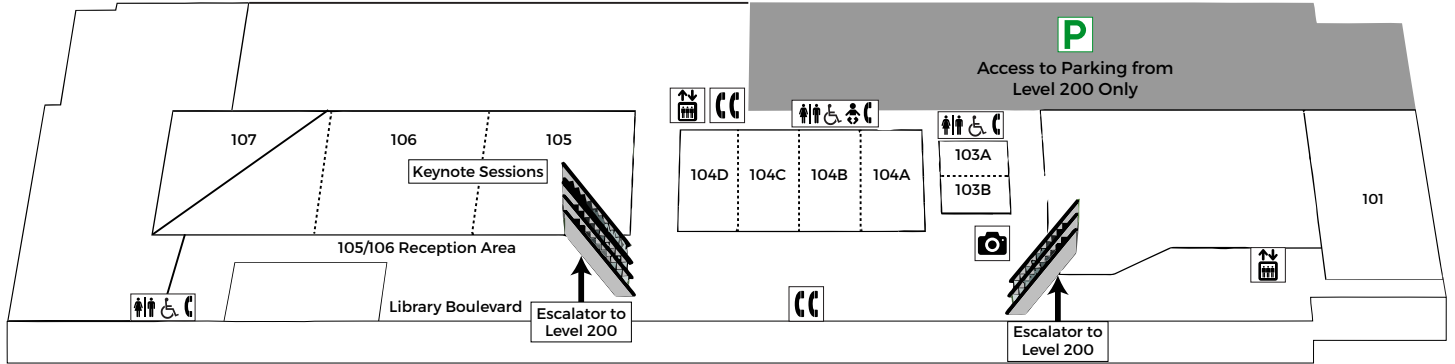

Metro Toronto Convention Centre (MTCC) Map

FRONT STREET LOBBY LEVEL – LEVEL 200

ON THIS LEVEL:

Connection to InterContinental Toronto Centre from Front Street Lobby Level

FRONT STREET LOWER LEVEL – LEVEL 100

ON THIS LEVEL:

Connection to InterContinental Toronto Centre from Front Street Lobby Level, Level 200

- | | | | | | |
|---|-----------------------|---|-------------------|---|-----------|
|  | Accessible |  | Coat Check |  | Parking |
|  | Baby Changing Station |  | Elevators |  | Telephone |
|  | Bank Machine |  | First Aid Station |  | Washrooms |
|  | Bus and Taxi Drop Off | | | | |