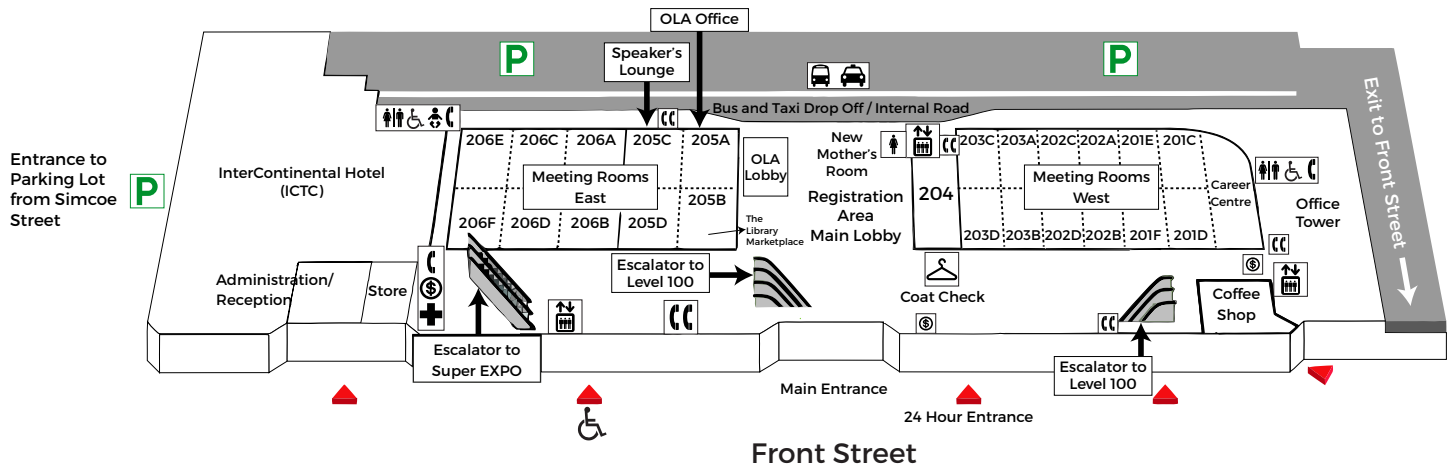

Metro Toronto Convention Centre (MTCC) Map

FRONT STREET LOBBY LEVEL – LEVEL 200

ON THIS LEVEL:

Connection to InterContinental Toronto Centre from Front Street Lobby Level

FRONT STREET LOWER LEVEL – LEVEL 100

ON THIS LEVEL:

Connection to InterContinental Toronto Centre from Front Street Lobby Level, Level 200

- | | | | | | |
|---|-----------------------|---|-------------------|---|-----------|
|  | Accessible |  | Coat Check |  | Parking |
|  | Baby Changing Station |  | Elevators |  | Telephone |
|  | Bank Machine |  | First Aid Station |  | Washrooms |
|  | Bus and Taxi Drop Off | | | | |