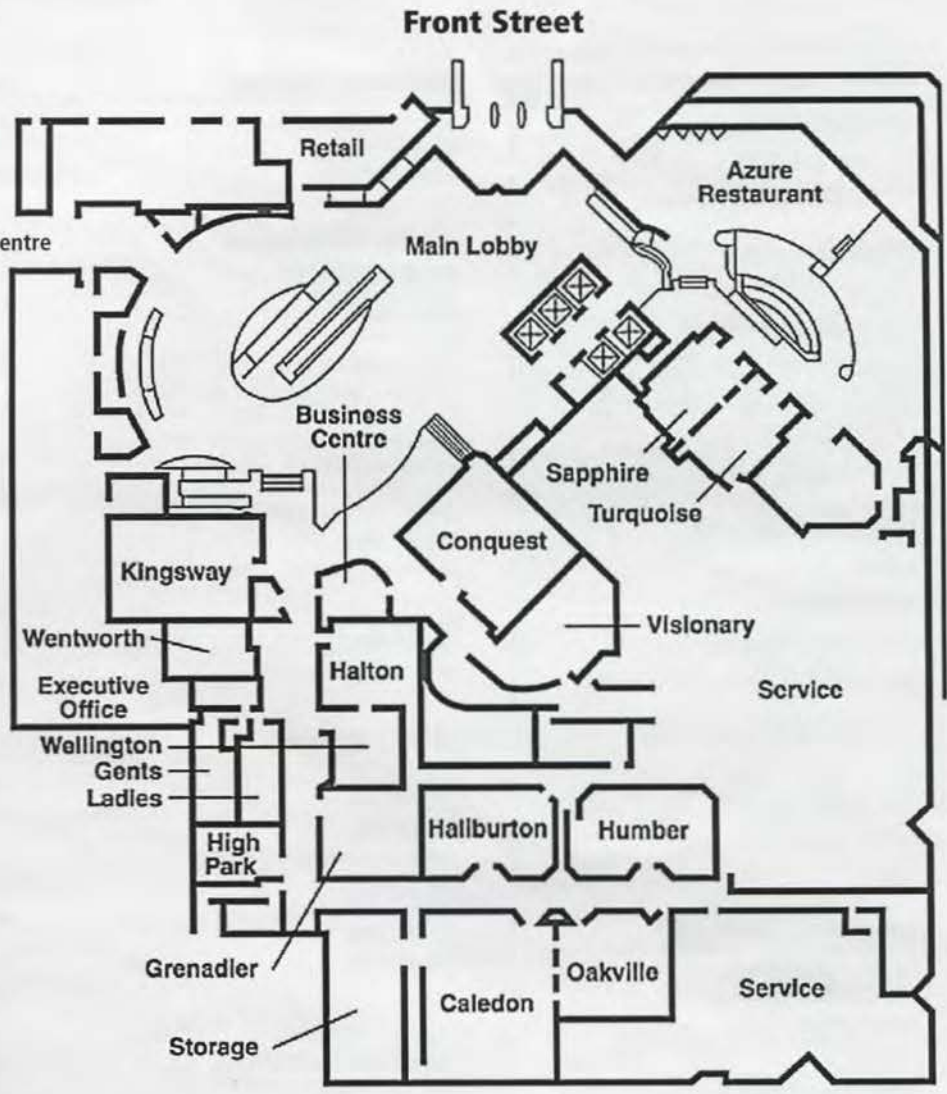

SUPER CONFERENCE 2007

INTERCONTINENTAL HOTEL ICH

INTERCONTINENTAL HOTEL TORONTO CENTRE

Front Street Lobby Level

CONNECTION TO CONVENTION CENTRE

SUPER CONFERENCE TIP:
 All meeting rooms in the Convention Centre are by number.
 All meeting rooms in the hotel have names.

Lower Lobby Level

NO CONNECTION TO CONVENTION CENTRE
 ON THIS LEVEL
 HOTEL VALET
 PARKING GARAGE
 INNER STREET

maps & indexes