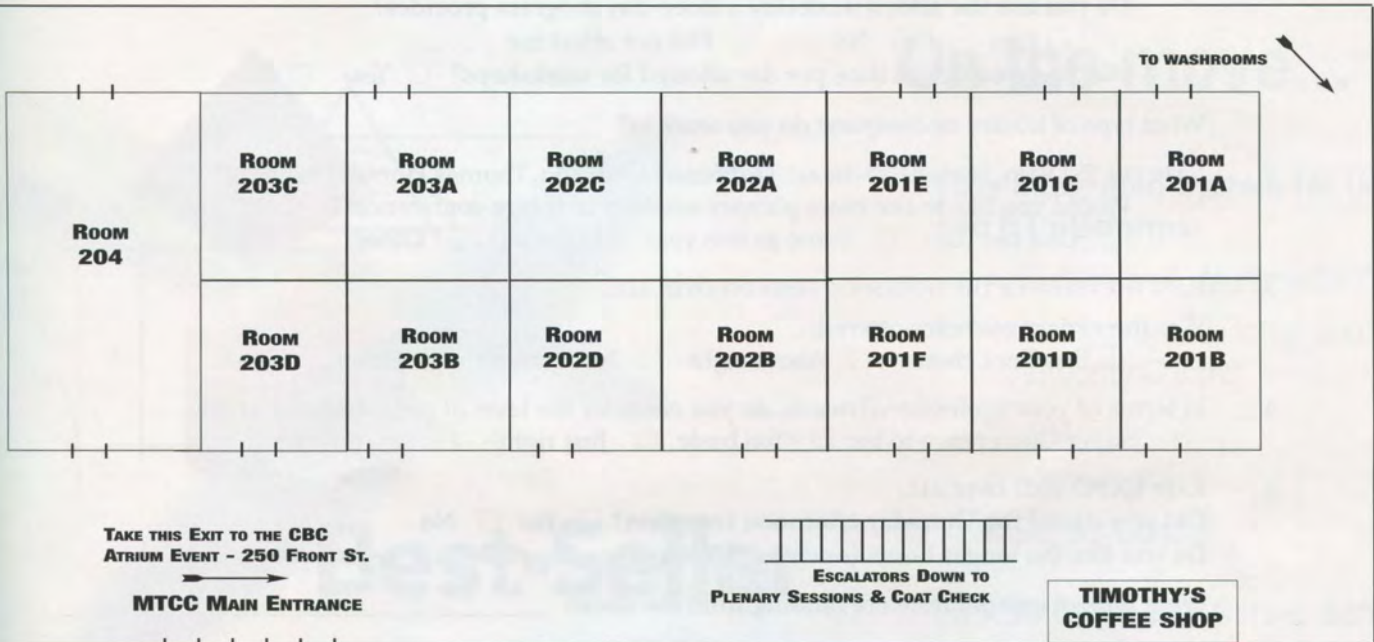

MTCC's INTERNAL STREET

FRONT STREET WEST

CROWNE
 PLAZA
 HOTEL -
 LOWER
 LOBBY
 LEVEL