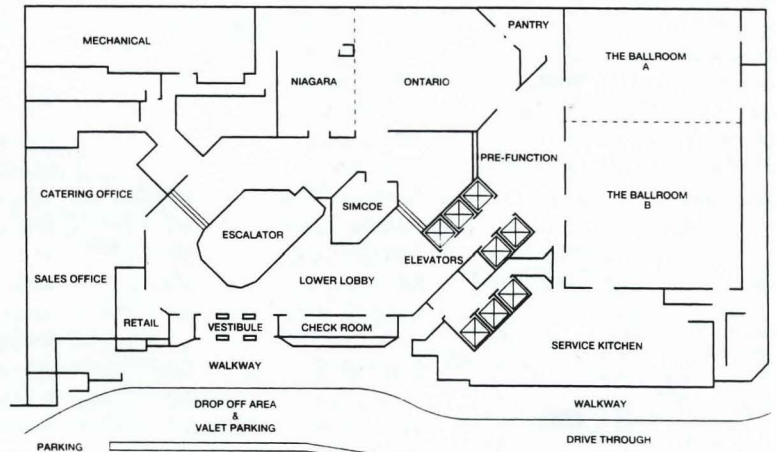

METRO TORONTO CONVENTION CENTRE

255 Front Street West

STREET LEVEL
 Exposition '98 - one floor up, use east escalator
 Bassett Theatre - one floor down west end.

CROWNE PLAZA DOWNTOWN

225 Front Street West

STREET LEVEL

ONE LEVEL DOWN