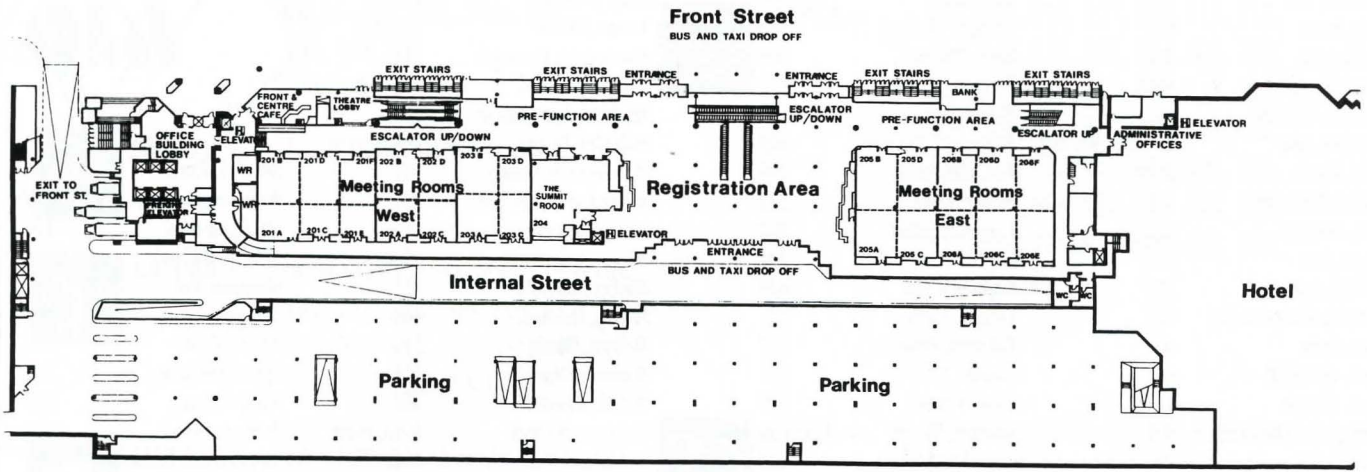

METRO TORONTO CONVENTION CENTRE

255 Front Street West

STREET LEVEL
 Exposition '98 - one floor up, use east escalator
 Bassett Theatre - one floor down west end.

CROWNE PLAZA DOWNTOWN

225 Front Street West

STREET LEVEL

ONE LEVEL DOWN