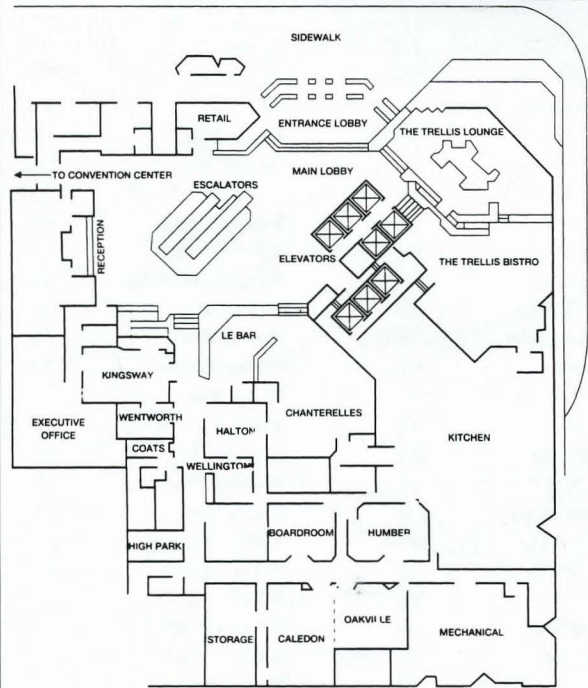

METRO TORONTO CONVENTION CENTRE

255 Front Street West

STREET LEVEL
 Exposition '98 - one floor up, use east escalator
 Bassett Theatre - one floor down west end.

CROWNE PLAZA DOWNTOWN

225 Front Street West

STREET LEVEL

ONE LEVEL DOWN