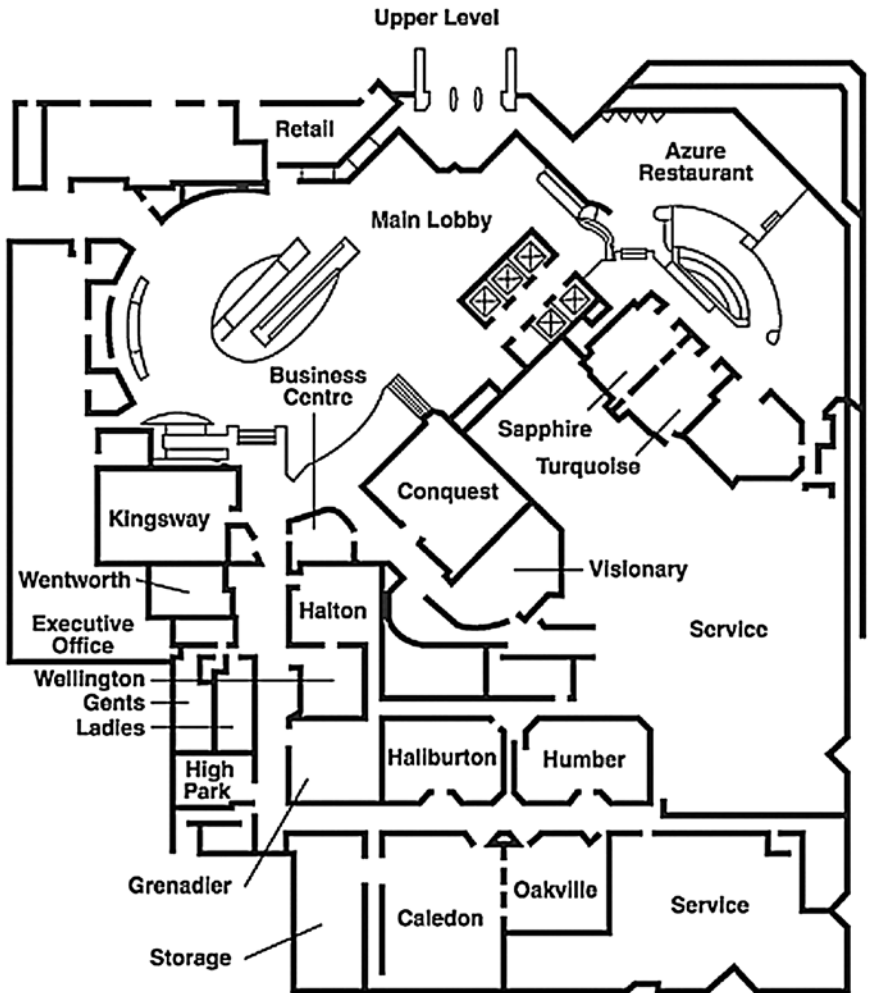

MAP InterContinental Toronto Centre (ICTC)

INTERCONTINENTAL HOTEL TORONTO CENTRE

FRONT STREET LOBBY LEVEL

CONNECTION TO METRO
TORONTO CONVENTION CENTRE

SUPER CONFERENCE TIP:

ALL MEETING ROOMS IN THE
CONVENTION CENTRE ARE BY
NUMBER.

ALL MEETING ROOMS IN THE
HOTEL HAVE NAMES.

INTERCONTINENTAL HOTEL TORONTO CENTRE

FRONT STREET LOWER LEVEL

NO CONNECTION TO CONVENTION
CENTRE ON THIS LEVEL.

HOTEL VALET
PARKING GARAGE
INNER STREET