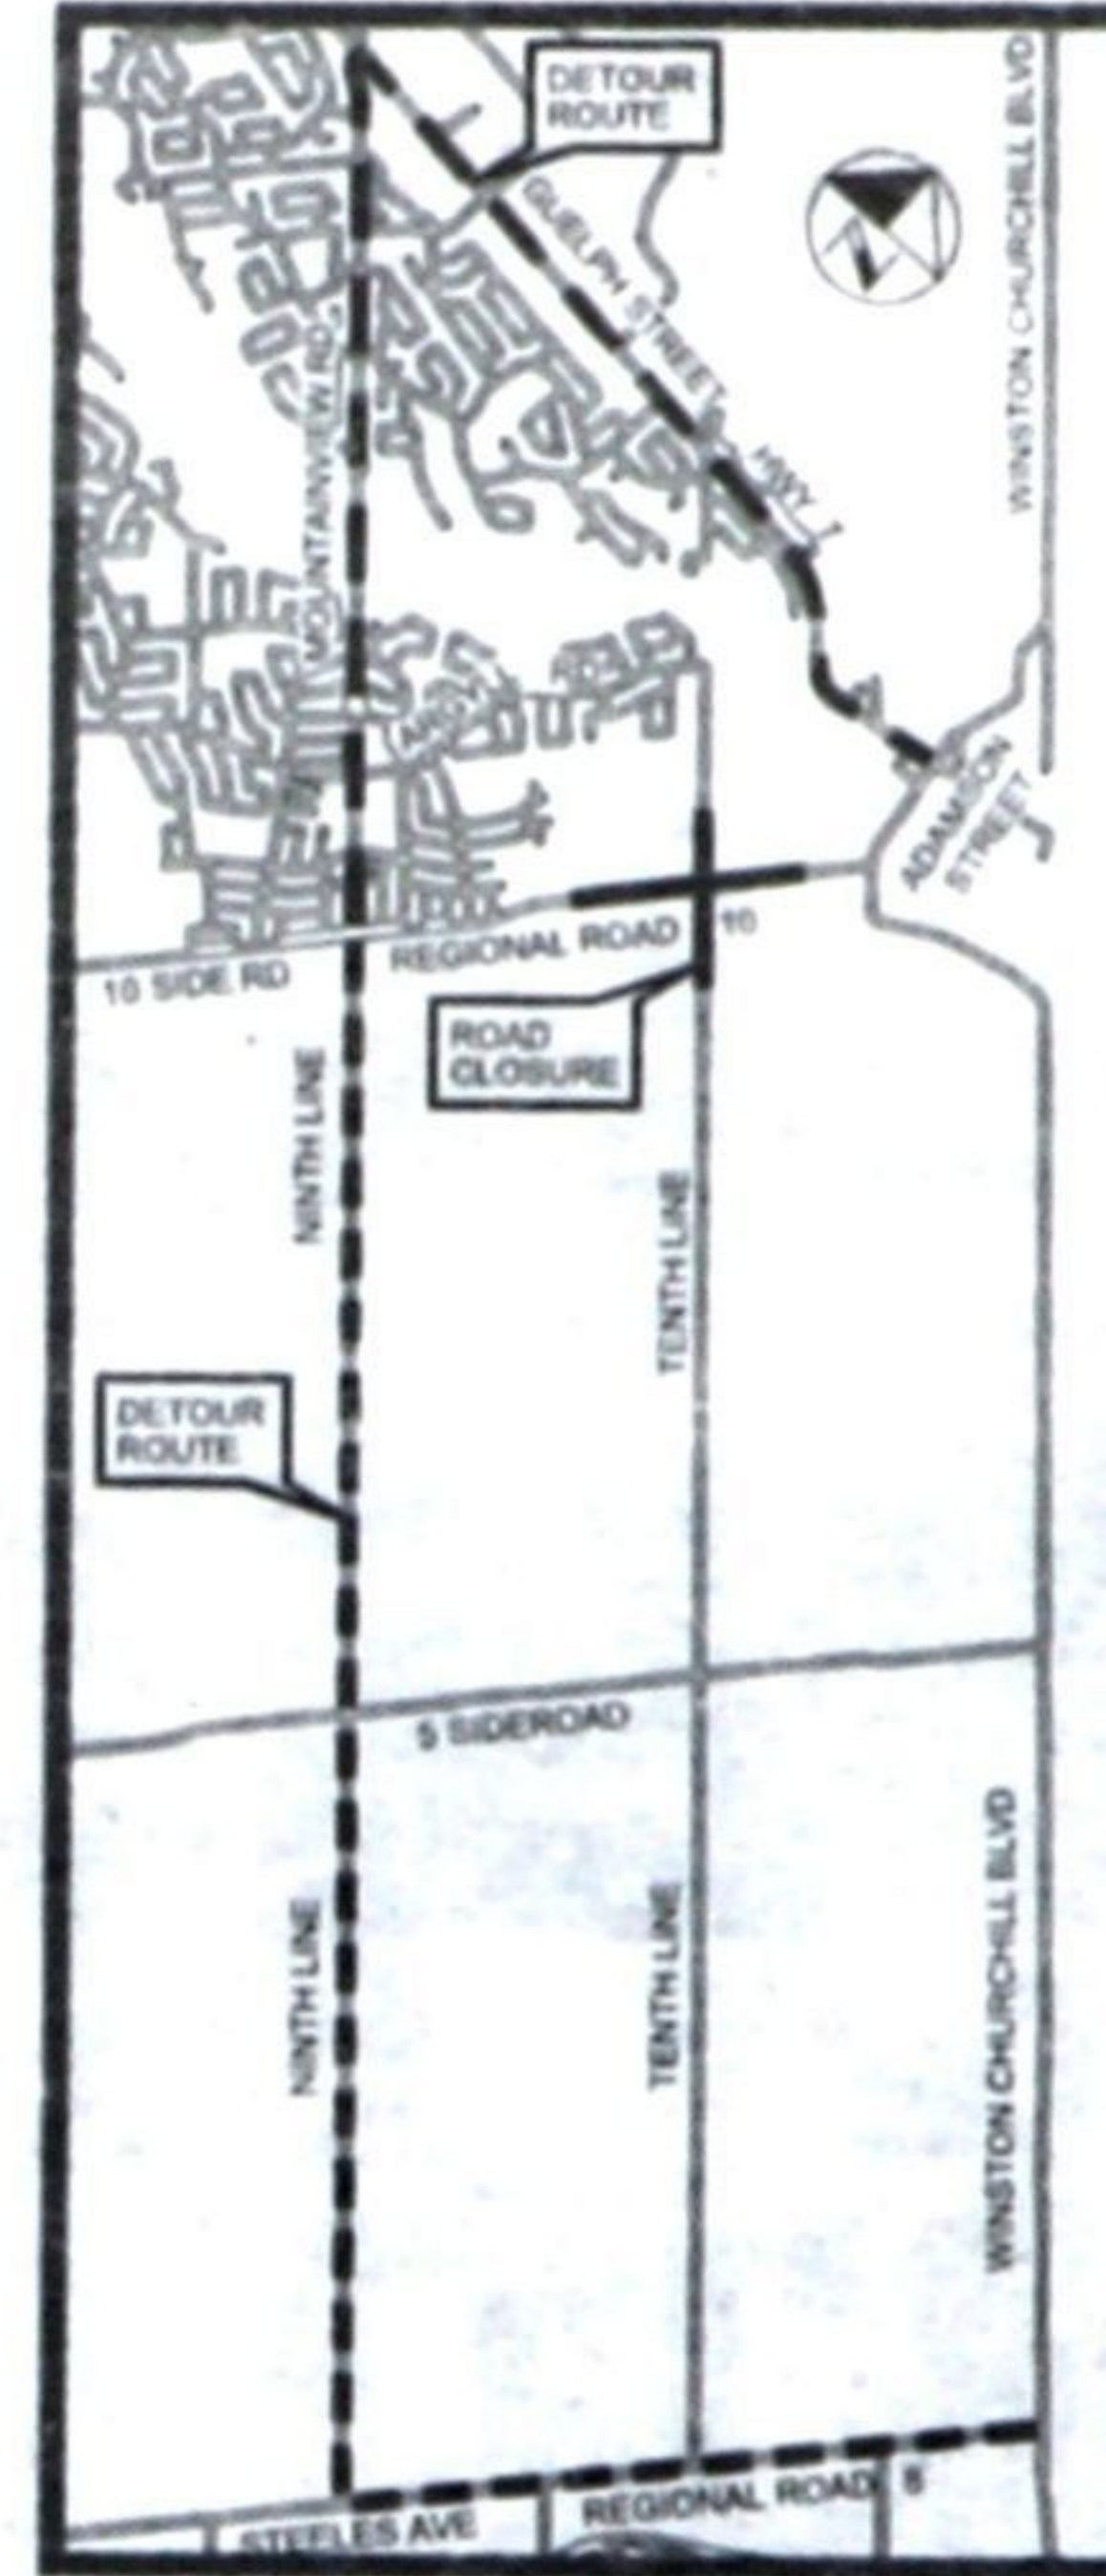

10 Sideroad (Regional Road 10) from Barber Drive to Winston Churchill Boulevard (Regional Road 19)

Town of Halton Hills

Closure start date: July 4, 2016
Closure end date: August 7, 2016

Access for local residents will be maintained at all times.