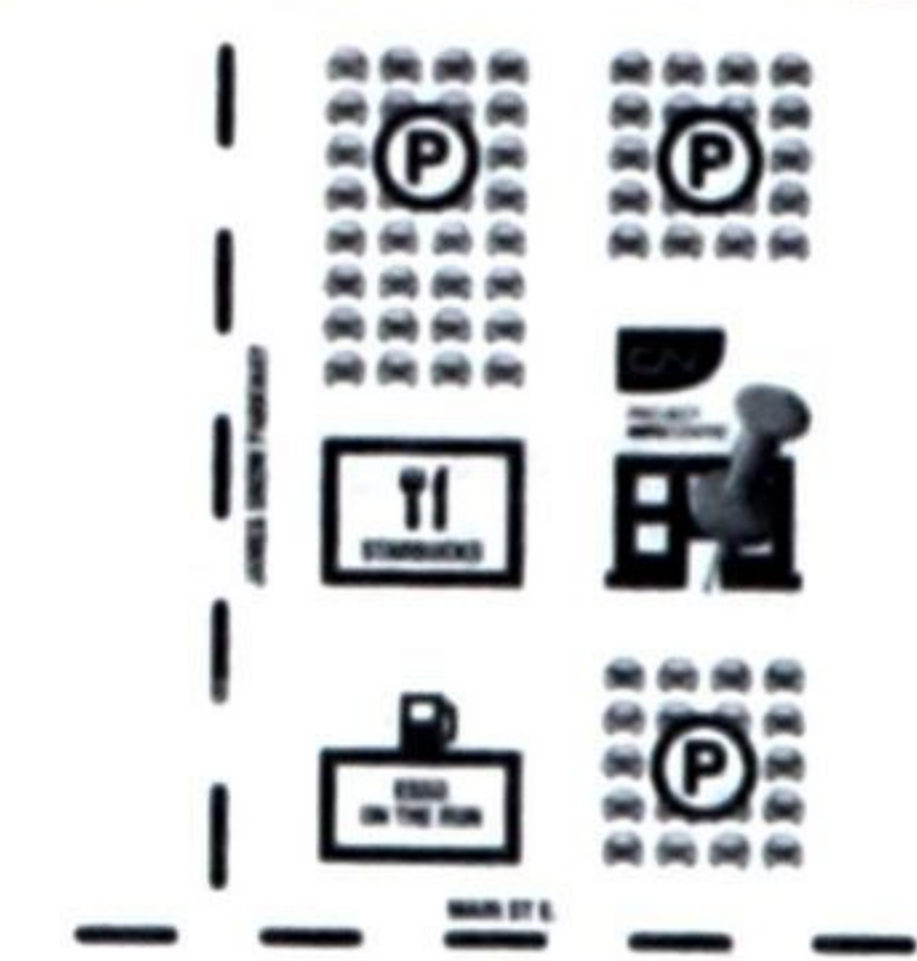

Information Centre
61 James Snow Parkway, Unit 202
Tuesday to Friday - 12 to 4 p.m.
Saturday - 10 a.m. to 2 p.m.

MILTON LOGISTICS HUB

milton@cn.ca • www.cnmilton.ca • @CNandMilton • 1.800.216.9466