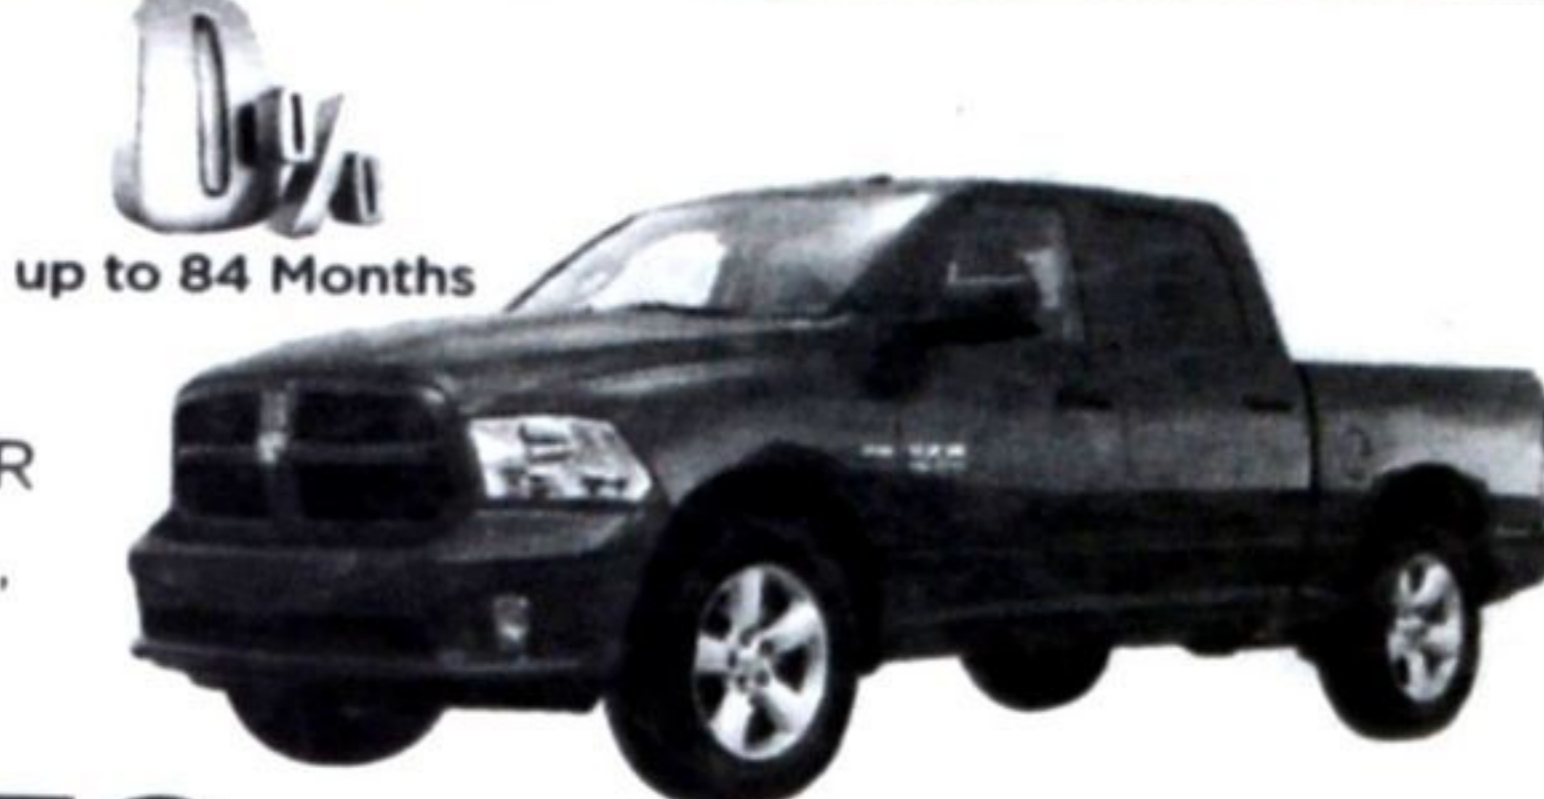

$29,999 OR **$158**
+HST ONLY +HST BIWEEKLY

1.99% APR
96 MONTHS FINANCE

MILTON'S BEST DEAL!

BRAND NEW 2016 RAM 1500 TORRED SPORT CREW CAB 4X4

5.7L HEMI V8, 8 SPD AUTO, BUCKET
SEATS, TORRED SPORT PKG, SPORT
HOOD, 8/4" GPS NAVIGATION,
HANDSFREE, HITCH, SPRAY-IN
BEDLINER, STOCK# 637113