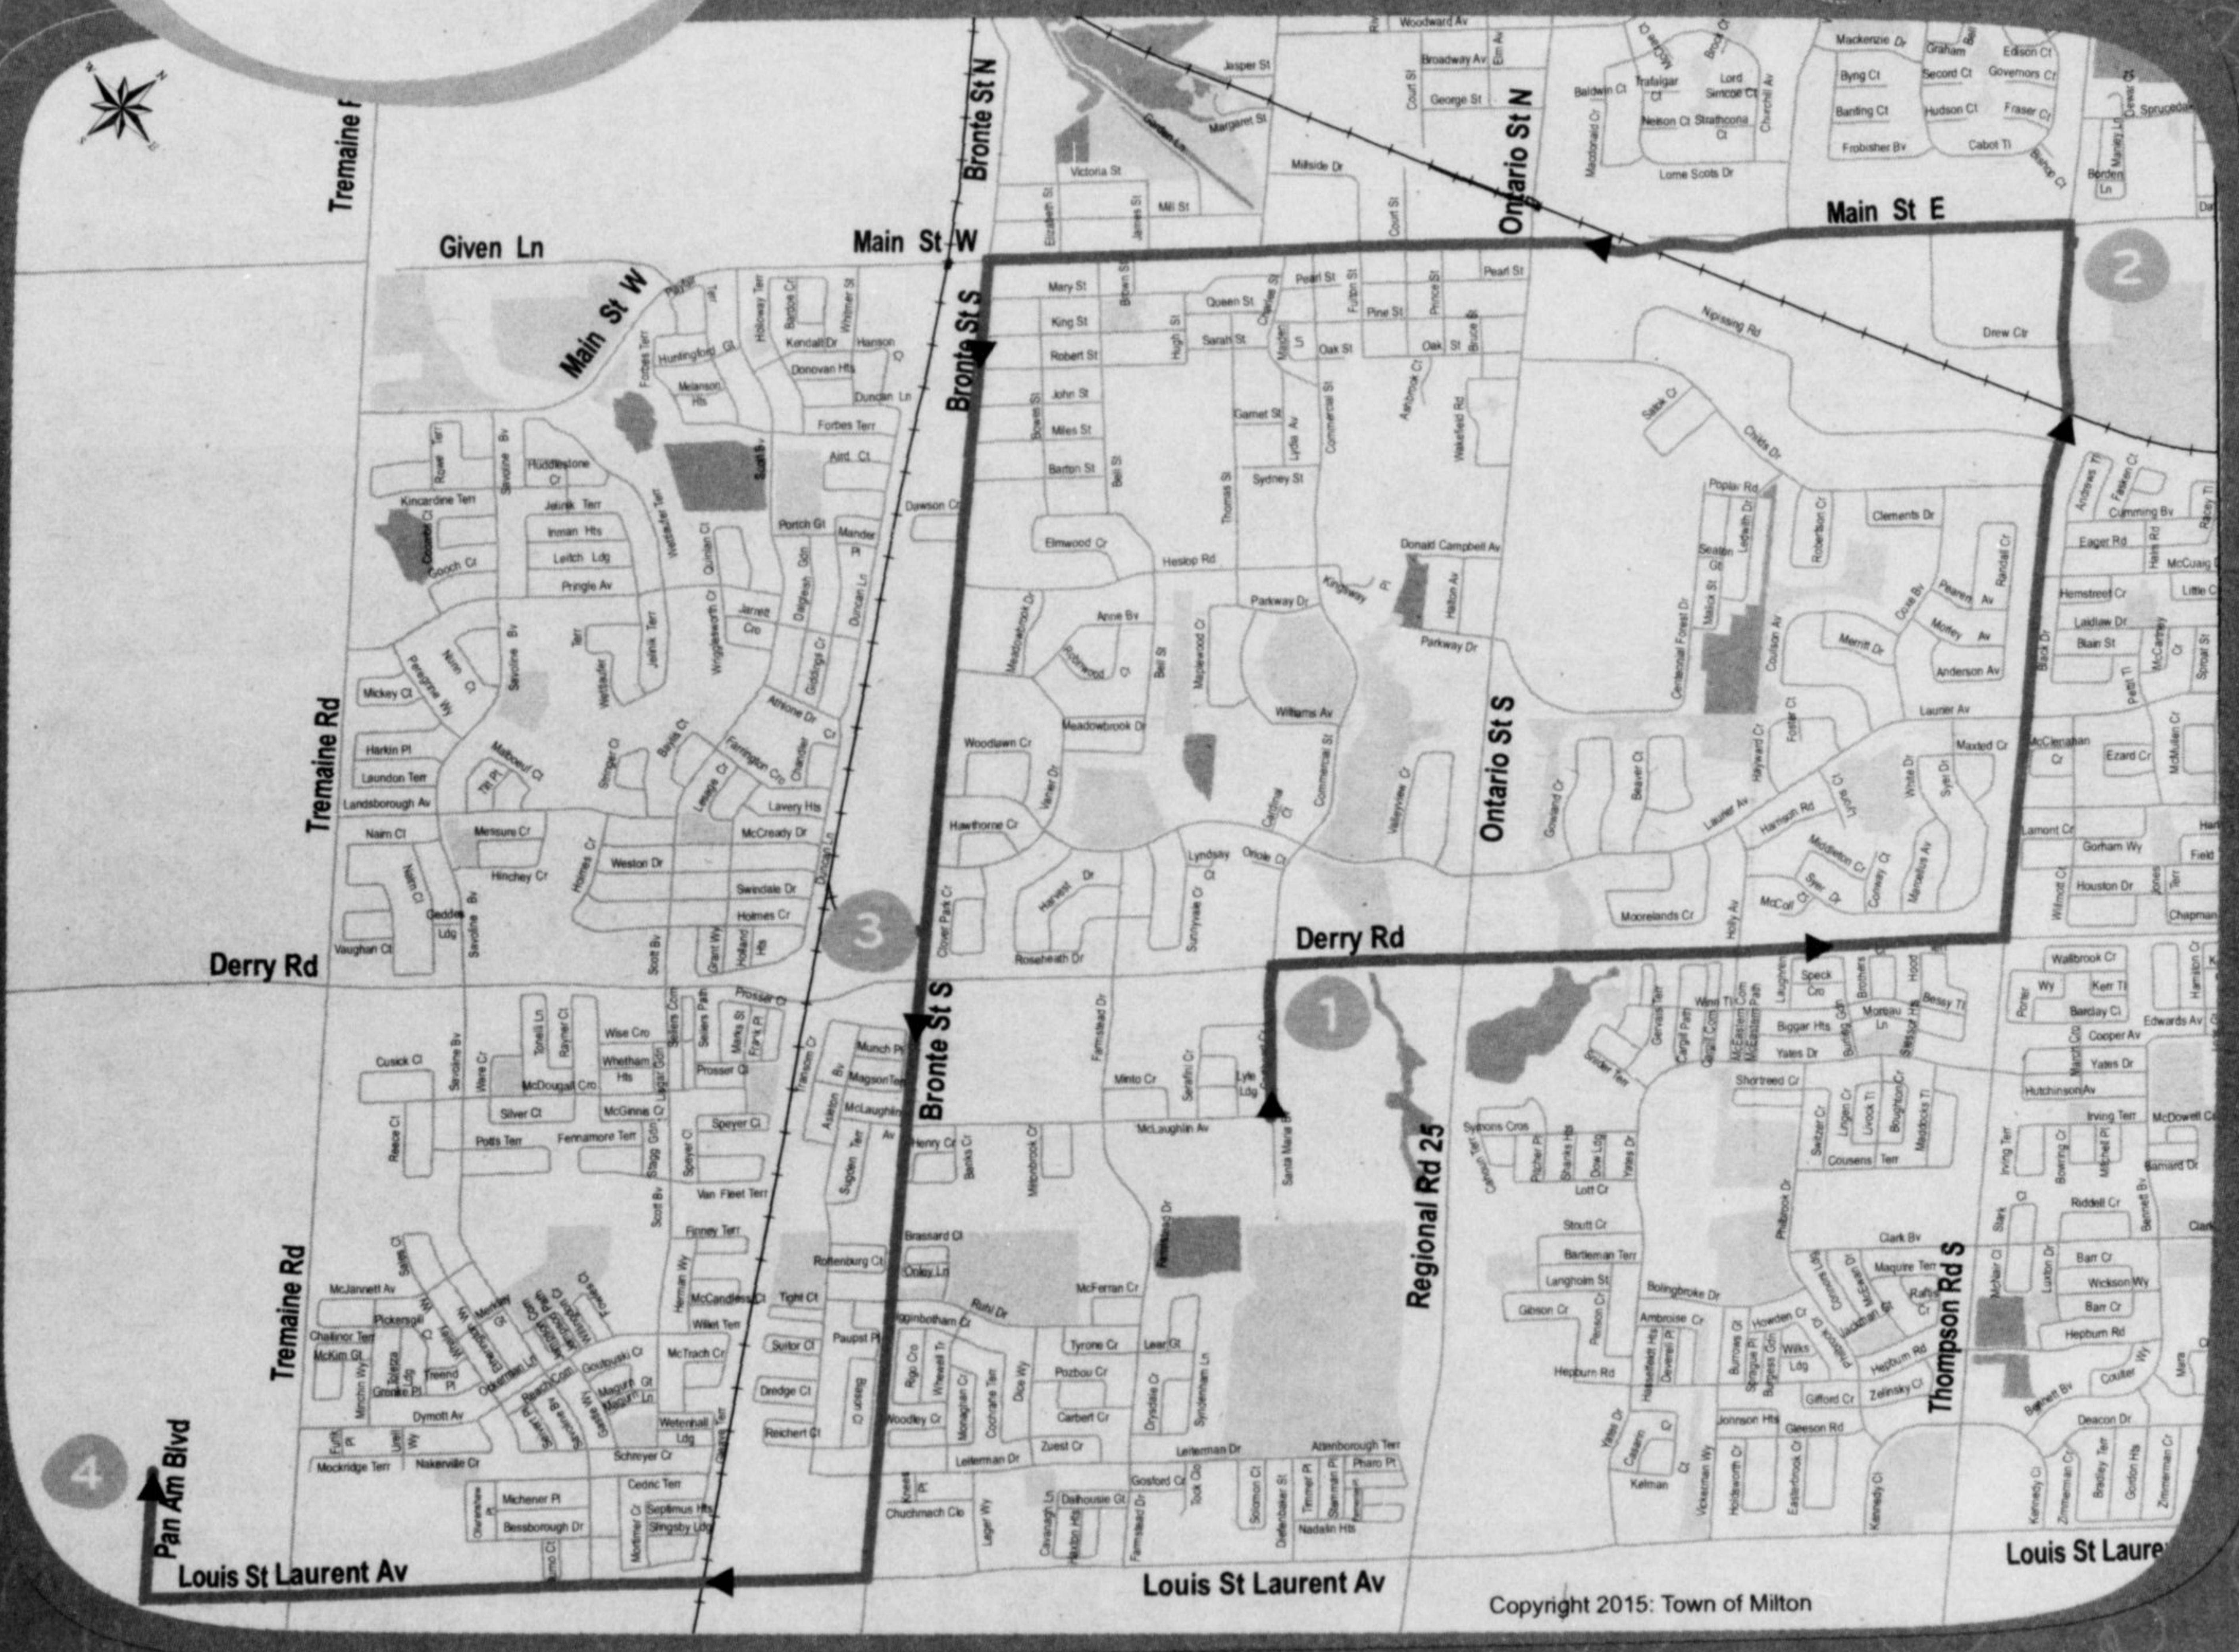

# VIVA PAN AM MILTON!

Copyright 2015: Town of Milton

**Legend**

- Torchbearer Route
- Celebration Location

### Celebration Locations

- 1** Milton Sports Centre  
605 Santa Maria Blvd.  
Celebration: 11:30 am - 1:30 pm  
**(Torch arrival: 12:30 pm)**  
Welcome the Pan Am flame to Milton and witness the lighting of the community cauldron. Enjoy live cultural performances and participate in active stations to "try out" Pan Am/Parapan Am sports.
- 2** Milton Centre for the Arts  
1010 Main St. E.  
**(1:42 pm)**
- 3** CIBC Derry Heights Plaza  
6931 Derry Rd.  
**(2:41 pm)**
- 4** Cisco Milton Pan Am/Parapan Am Velodrome  
2015 Pan Am Blvd.  
**(2:58 pm)**