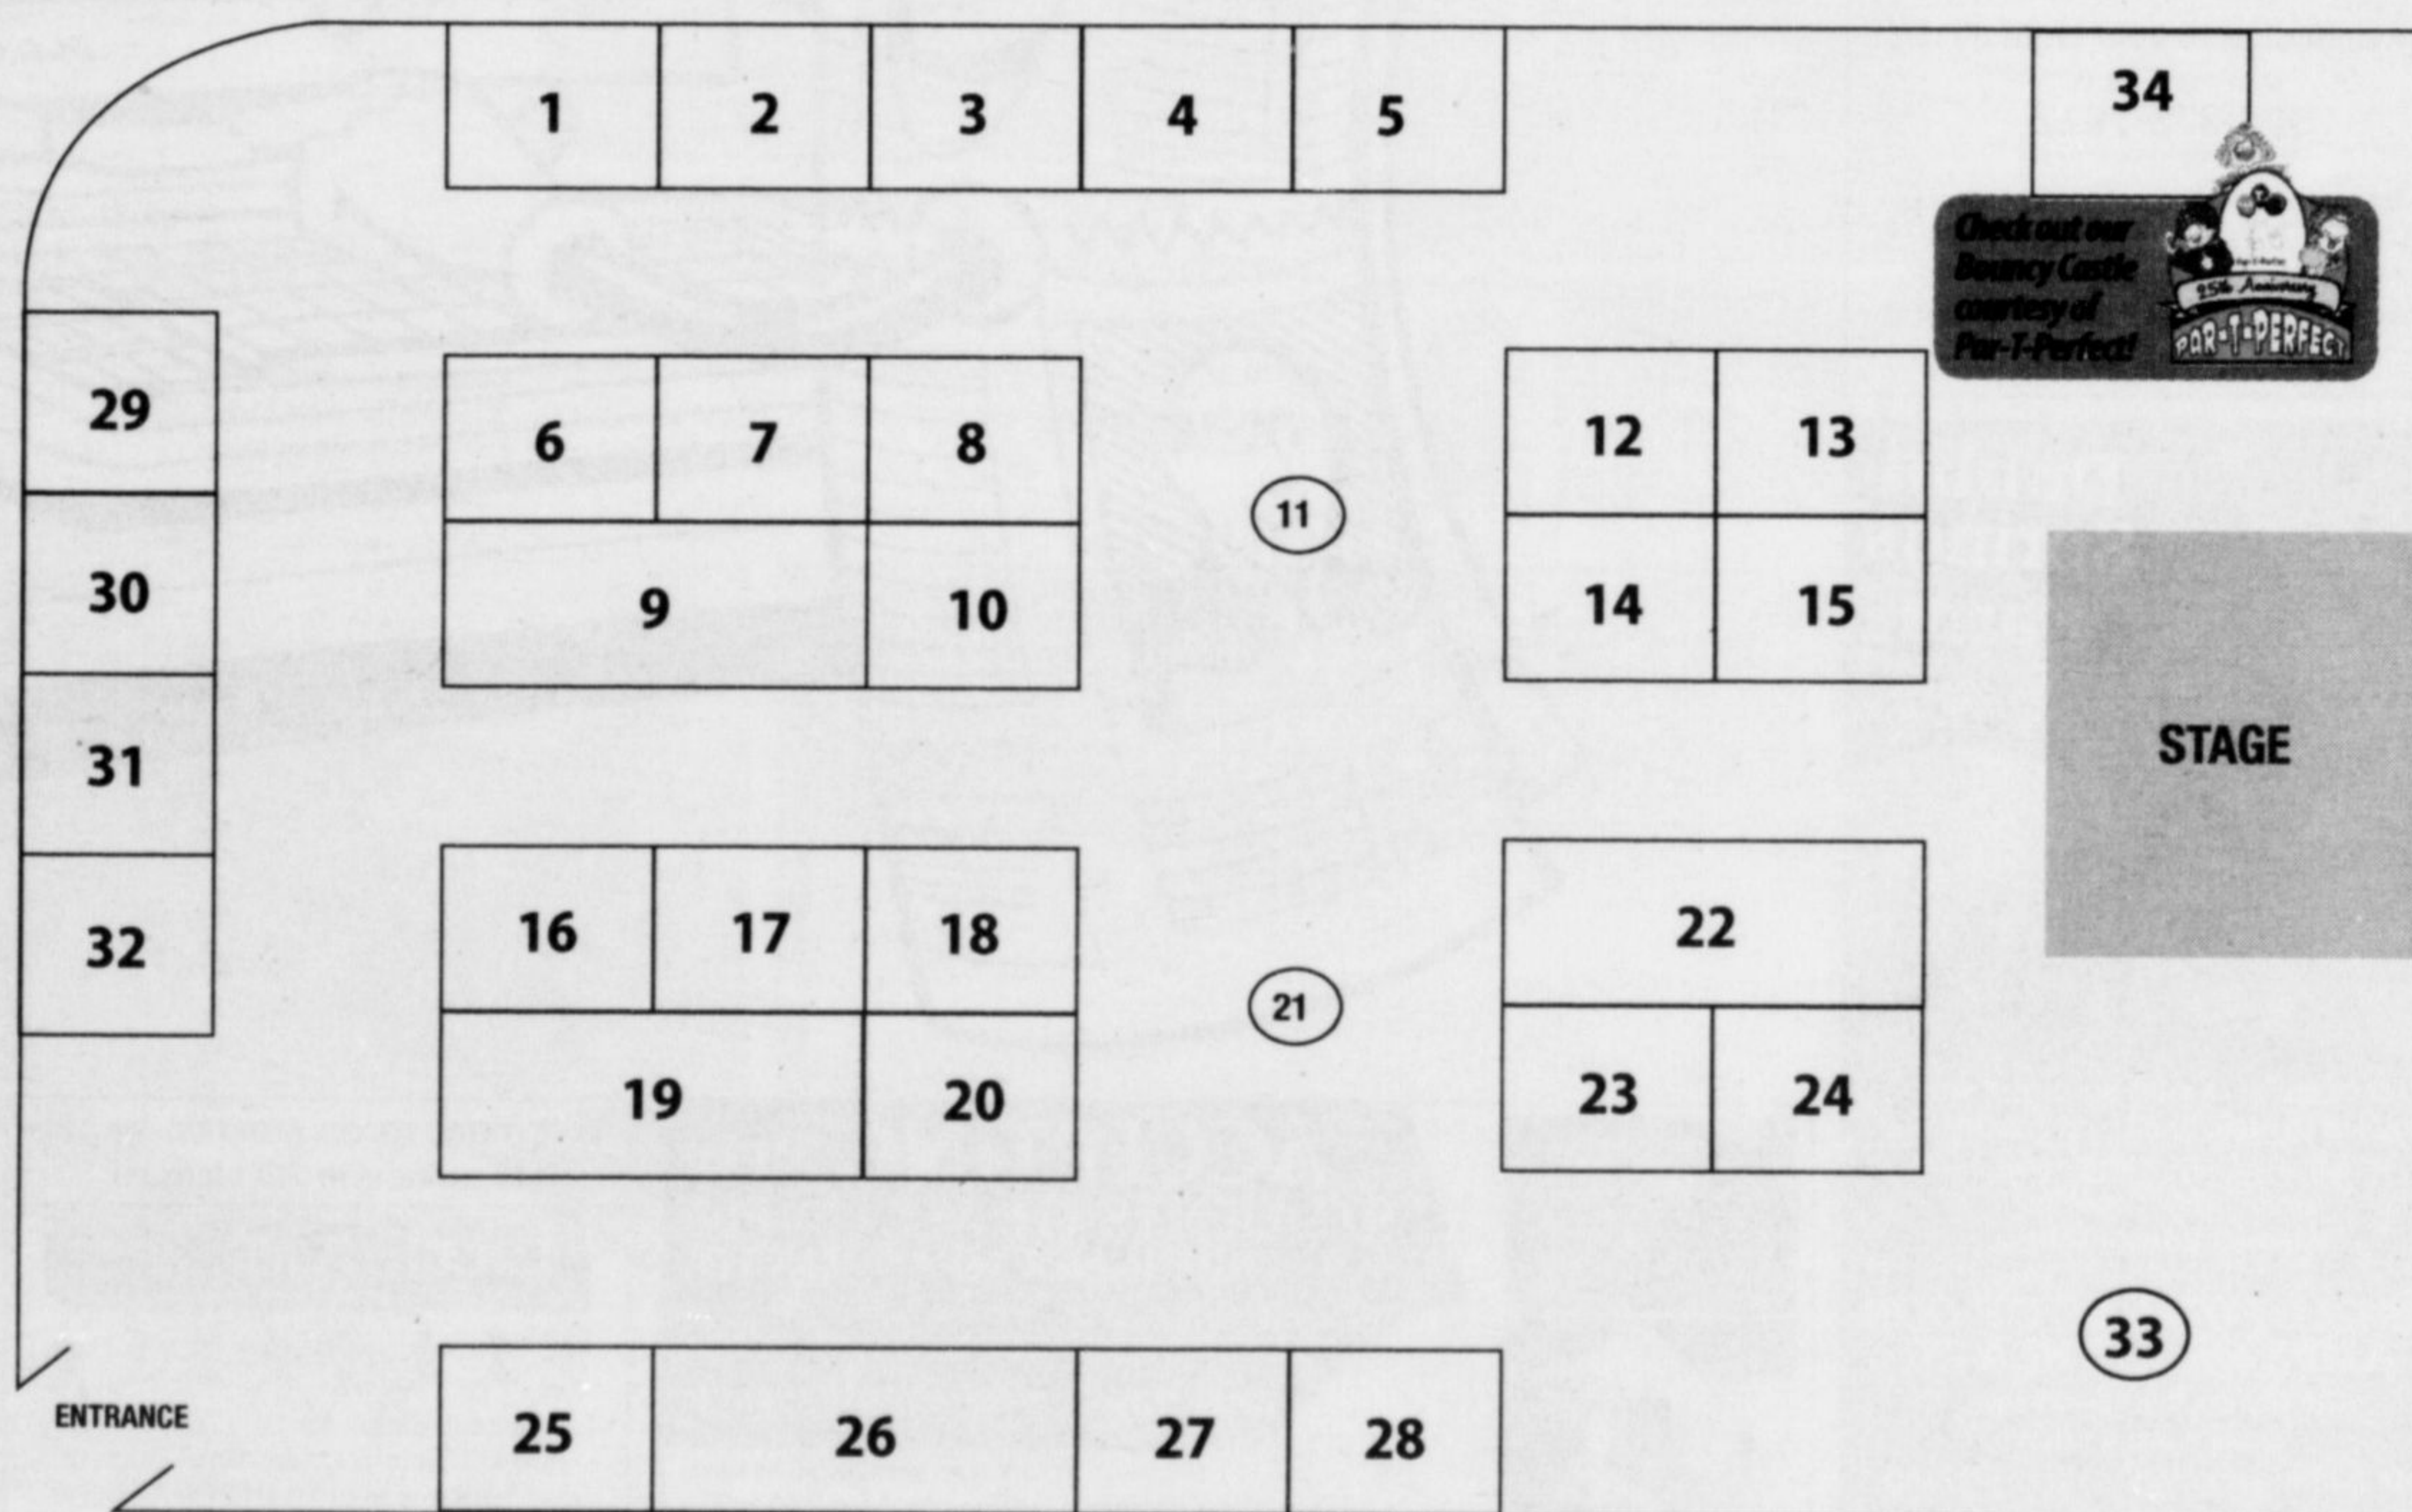

Showtimes

10:30am Safari Science   1:00pm In The Mix
11:00am The Dance Element   1:30pm BRB K9 Obedience
11:30am Lemonade Stand   2:30pm Safari Science
Millionaire