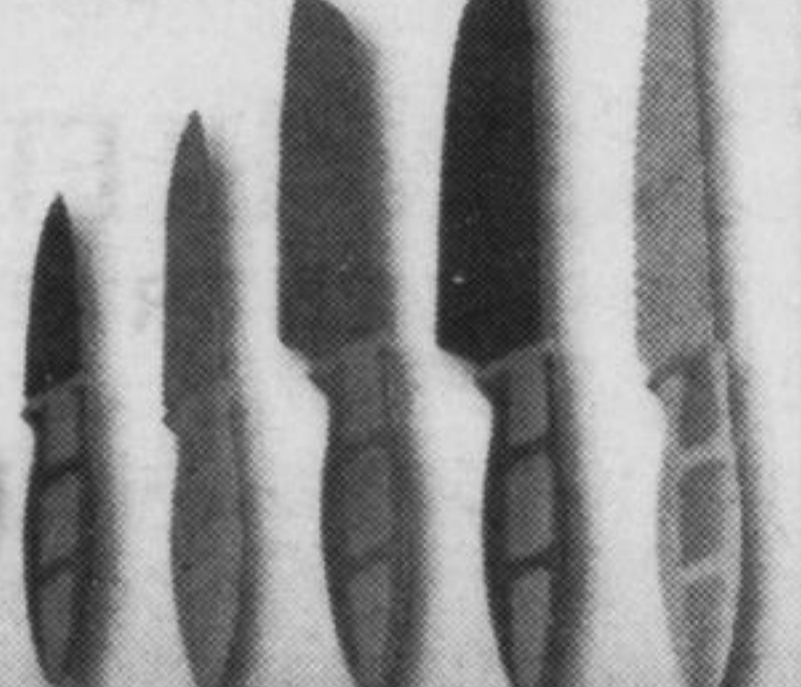

**PADERNO  
Avonlea**

25  
YEAR  
warranty

**51% OFF!**  
6pc jumbo  
steak knives.  
List: \$26.99.

**\$12<sup>99</sup>**

**65% OFF!**  
Colourful 6pc  
non-stick knife set.  
List: \$99.99.

**\$34<sup>99</sup>**