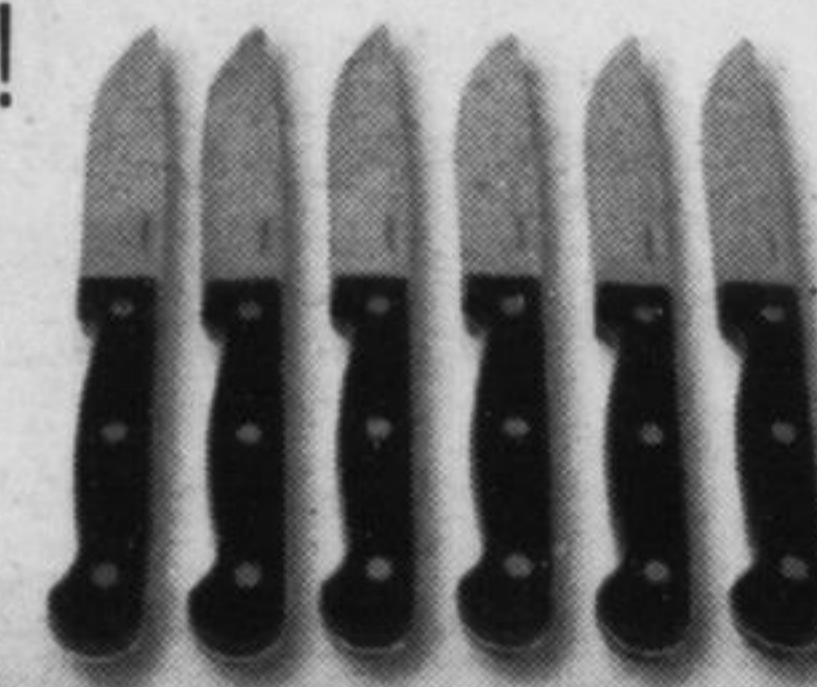

**PADERNO  
BOXING WEEK  
Factory Sale!**

**SAVINGS UP TO 74%! DECEMBER 26<sup>TH</sup> TO 31<sup>ST</sup>**

**74% OFF!** Our **11pc Steel Eternity Cookware set** is made from 18/10 stainless steel durable enough for professional kitchens, but elegant enough for everyday use at home. Ergonomic riveted handles, thick encapsulated base for fast, even heat control. Induction compatible.  
**Set includes:** 1.5L, 2L, 3L saucepans, 5L Dutch oven, 3L sauté pan, 24cm/9.5" frying pan, and 5 covers. **List: \$699.00.**

**\$199<sup>99</sup>**

**PADERNO  
SteelEternity**

**UP TO 71% OFF!** Avonlea fry pans feature one of the world's toughest triple-layer non-stick coatings and are completely PFOA Free.  
20cm/8" Avonlea fry pan. List: \$139.00. **Now \$39.99**  
24cm/9.5" Avonlea fry pan. List: \$149.00. **Now \$44.99**  
28cm/11" Avonlea fry pan. List: \$159.00. **Now \$59.99**

**PADERNO  
Avonlea**

25  
YEAR  
warranty

**51% OFF!**  
6pc jumbo  
steak knives.  
List: \$26.99.

**\$12<sup>99</sup>**

**65% OFF!**  
Colourful 6pc  
non-stick knife set.  
List: \$99.99.

**\$34<sup>99</sup>**