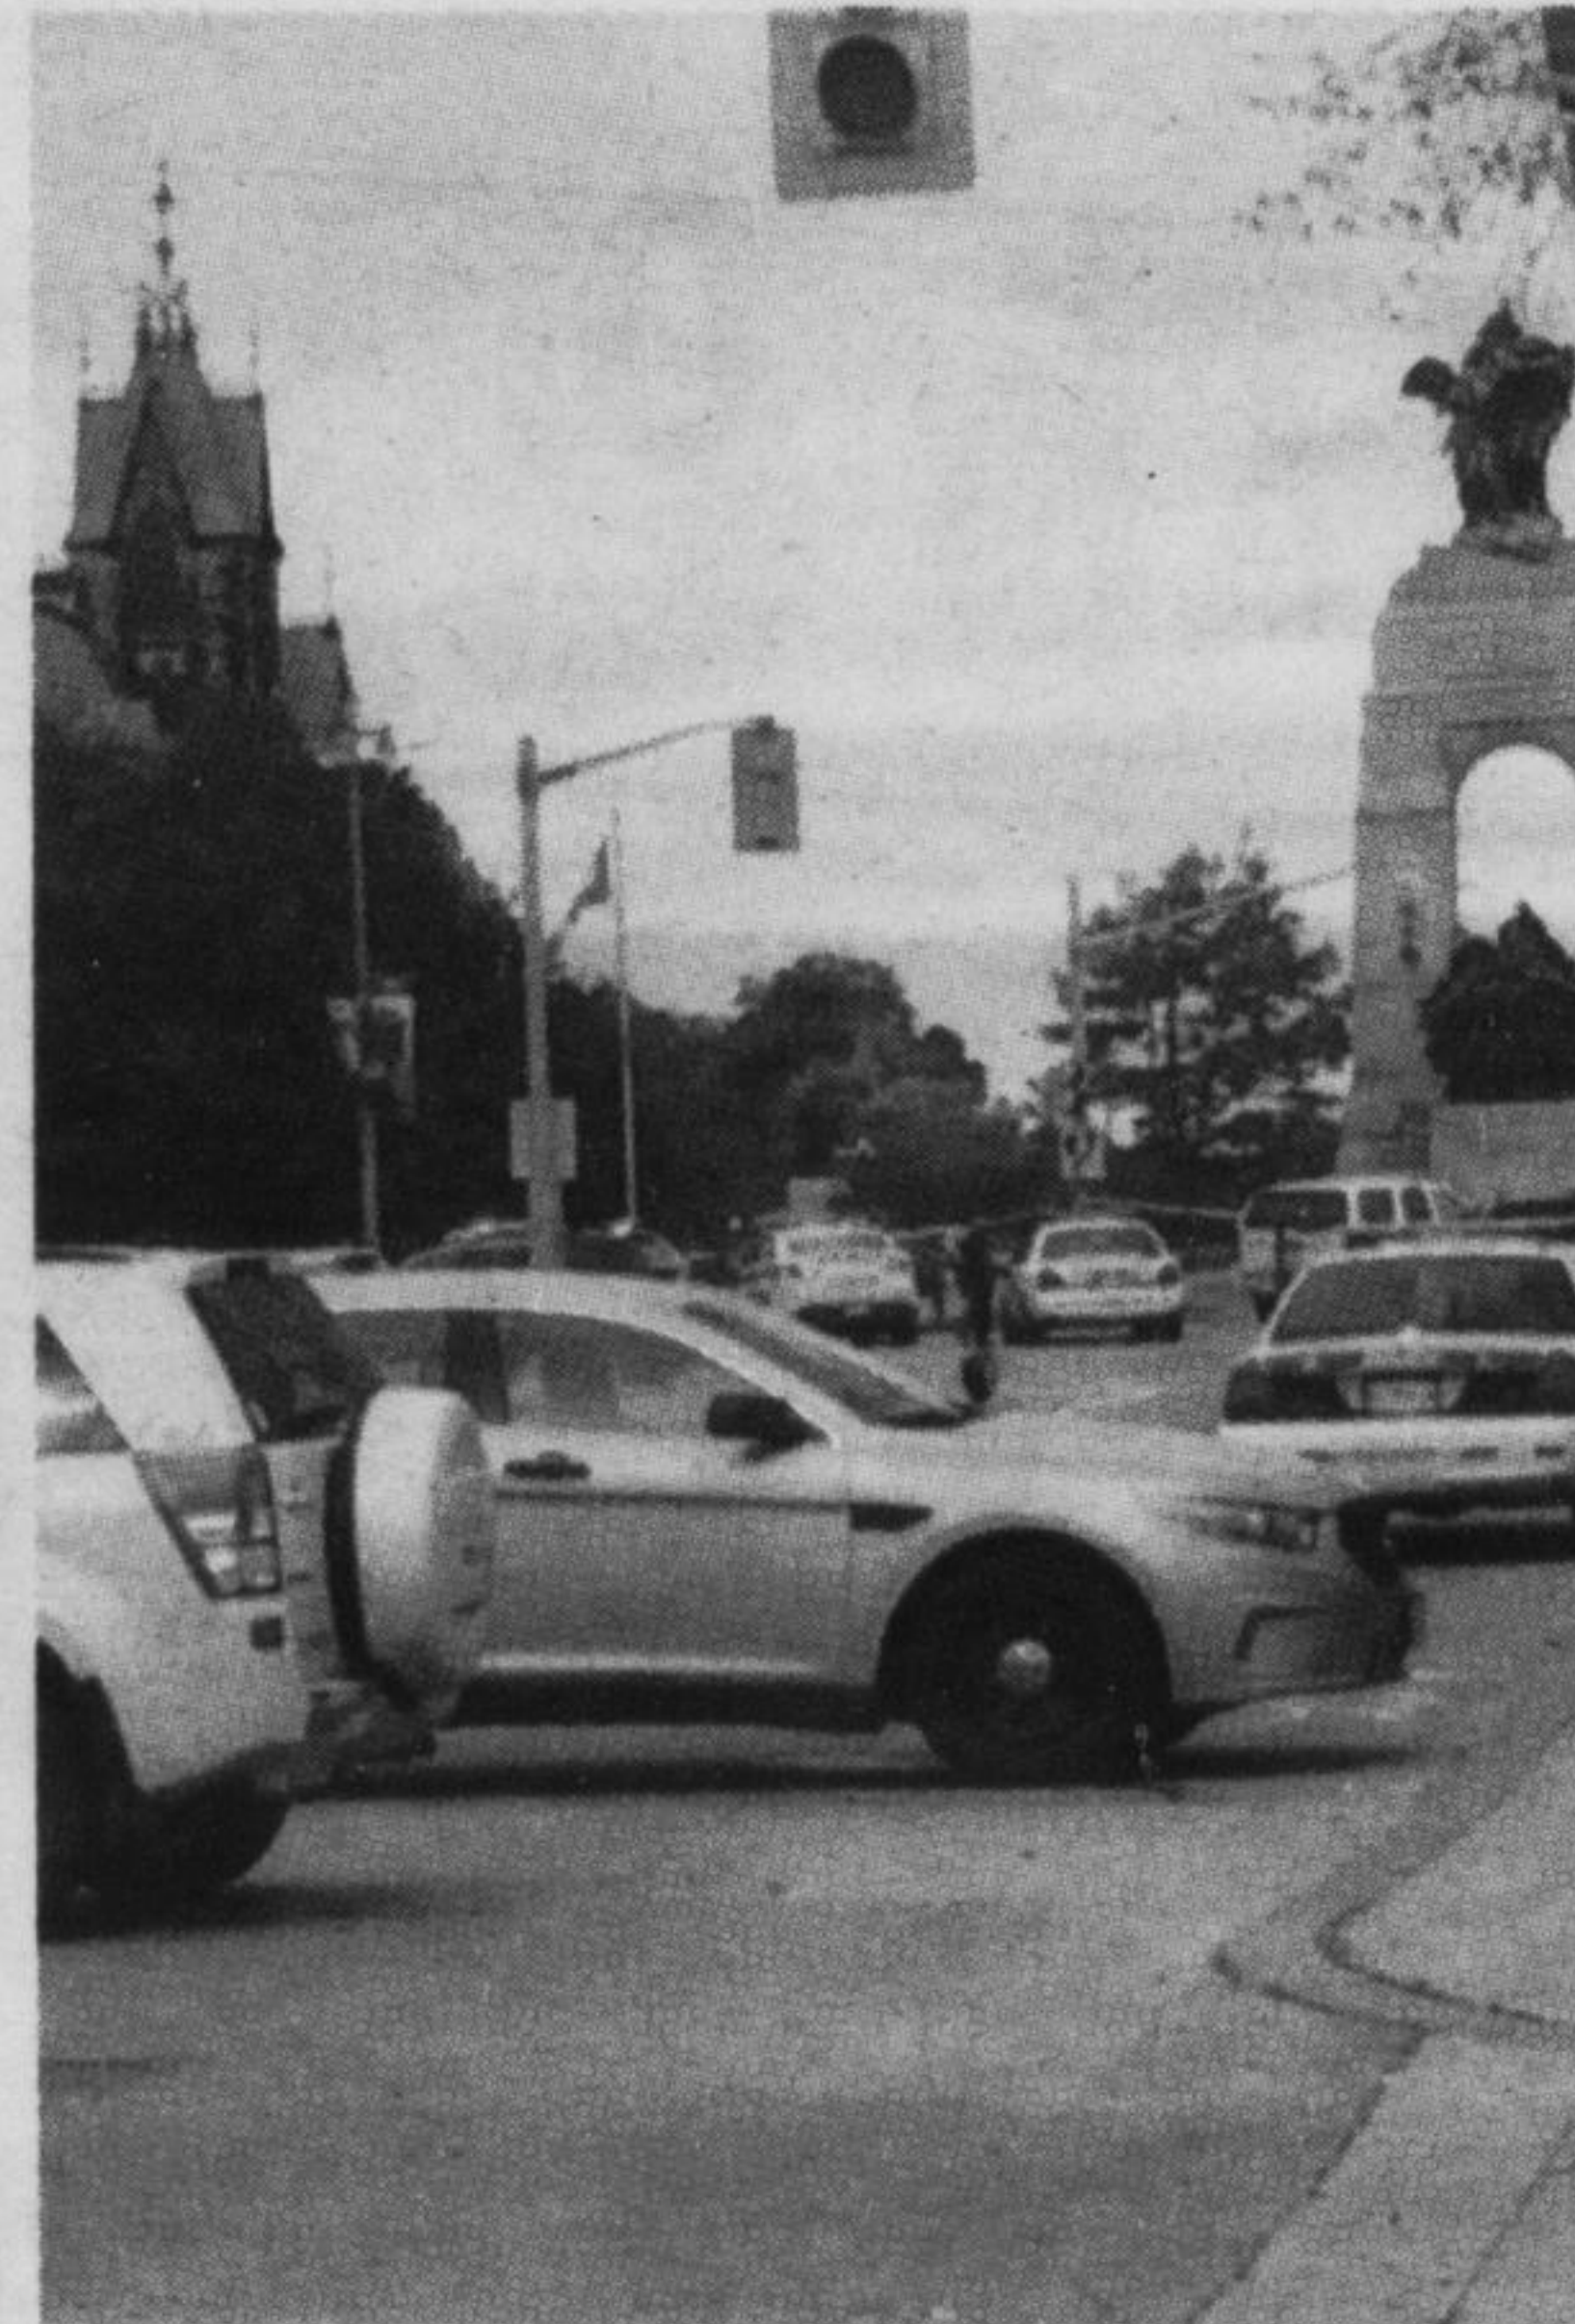

Oakville MP Terence Young emailed his constituency office yesterday morning to say all MPs were safe but in lockdown.

Responding to a text from the *Oakville Beaver* later in the day, Young wrote, "All parliamentarians are safe and secure. The shooter was shot dead by our sergeant-at-arms Kevin Vickers, a brave man. Our prayers are with

the soldier that was murdered and his family, and the security guard in hospital who was shot in the leg."

Young said police were in the process of securing the building and MPs were still being held in a secure location.

Burlington MP Mike Wallace was also safe and in lockdown, his constituency office reported to the *Burlington Post*.

The incident comes just two days after two Canadian soldiers were run over — and one