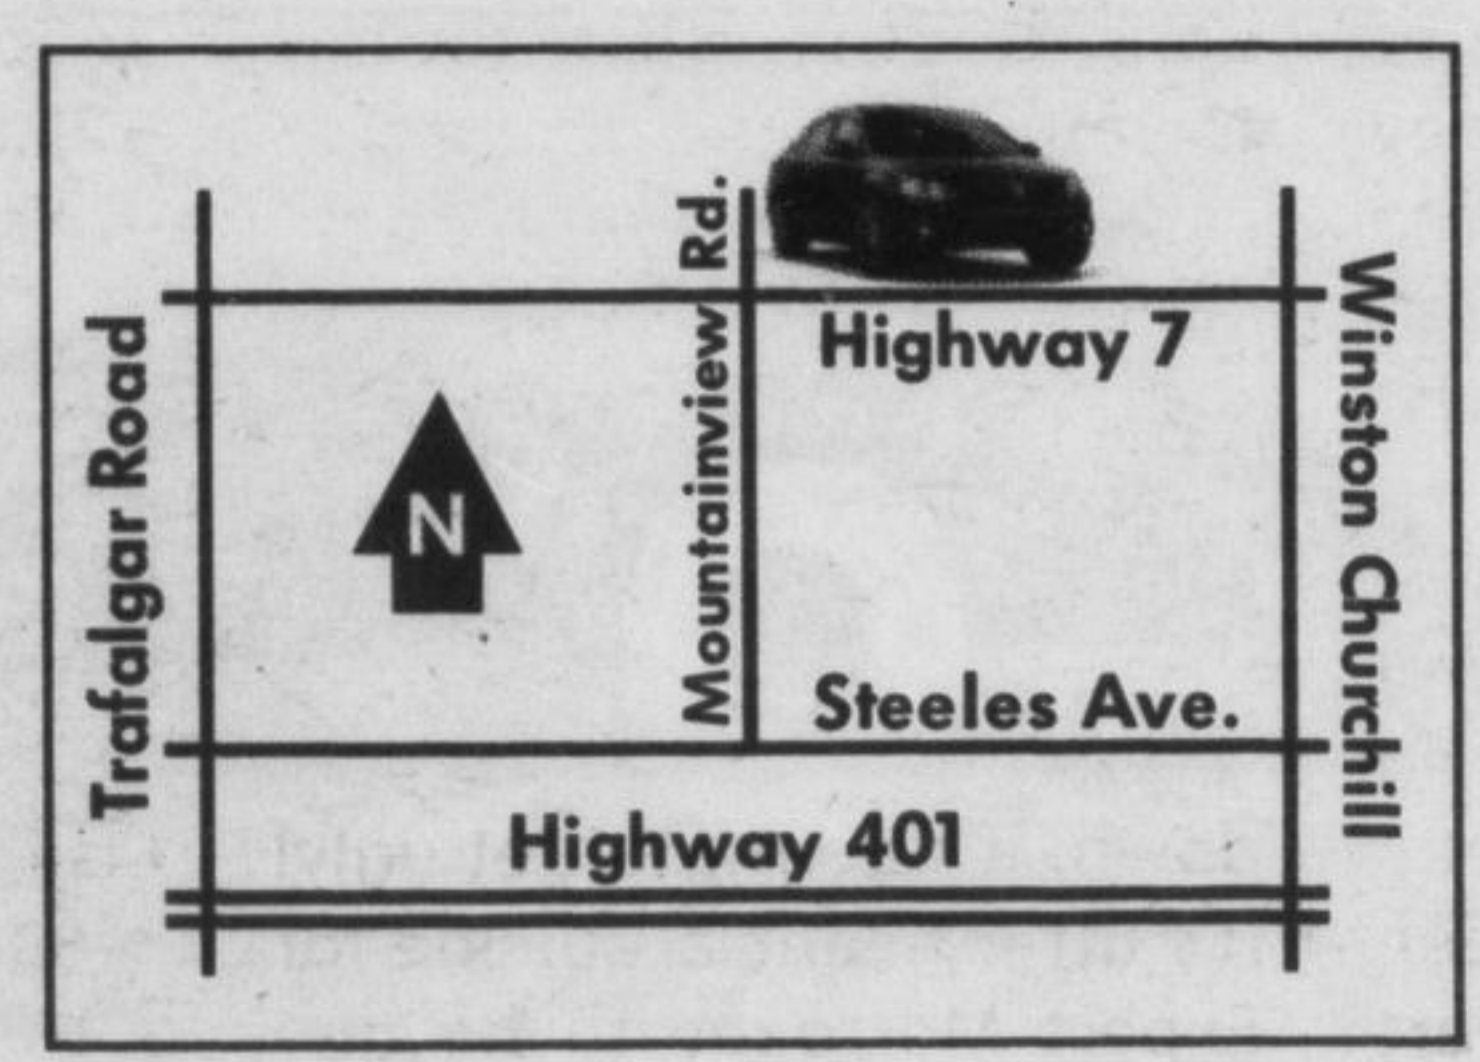

Visit georgetownvw.com or call 1-866-877-5285 for more information.

*Lease payments of $175 on the Jetta must be made on a monthly basis and cannot be made bi-weekly. Limited time lease offer available through Volkswagen Finance, OAC, based on a new and unregistered 2015 Jetta 2.0L base model with 5-spd man. trans. $1,395 freight and PDI included in monthly payment. 48 month term at 1.9% APR. $230 security deposit and $591 down payment or equivalent trade-in, including $29 EHF (tires), $100 air-conditioning levy, $5 OMVIC fee, $58 PPSA fee and $495 dealer admin fee, due at lease inception. Total lease obligation: $8,991. 64,000 kilometre allowance; charge of $0.15/km for excess kilometres. License, insurance, registration, options and applicable taxes are extra. **Limited time discount on cash purchase only of select new and unregistered 2014 models remaining in dealer inventory. Example: $5,000 cash discount available on the 2014 CC 2.0T Highline with 6-spd man. trans., to be applied against final negotiated price. Offers end October 31, 2014, and are subject to change or cancellation without notice. †2015 Volkswagen Jetta 4 DR FWD received a 5-star overall rating / 5-star side-crash rating. Government star ratings are part of the U.S. National Highway Traffic Safety Administration (NHTSA) New Car Assessment Program (safercar.gov). Crash performance was based on a U.S.-equipped vehicle. Some features on that model may be optional or not available in Canada. Model shown: 2015 Jetta 1.8T Highline, $28,018. Vehicle may not be exactly as shown. Visit Georgetown Volkswagen for full details & great offers.