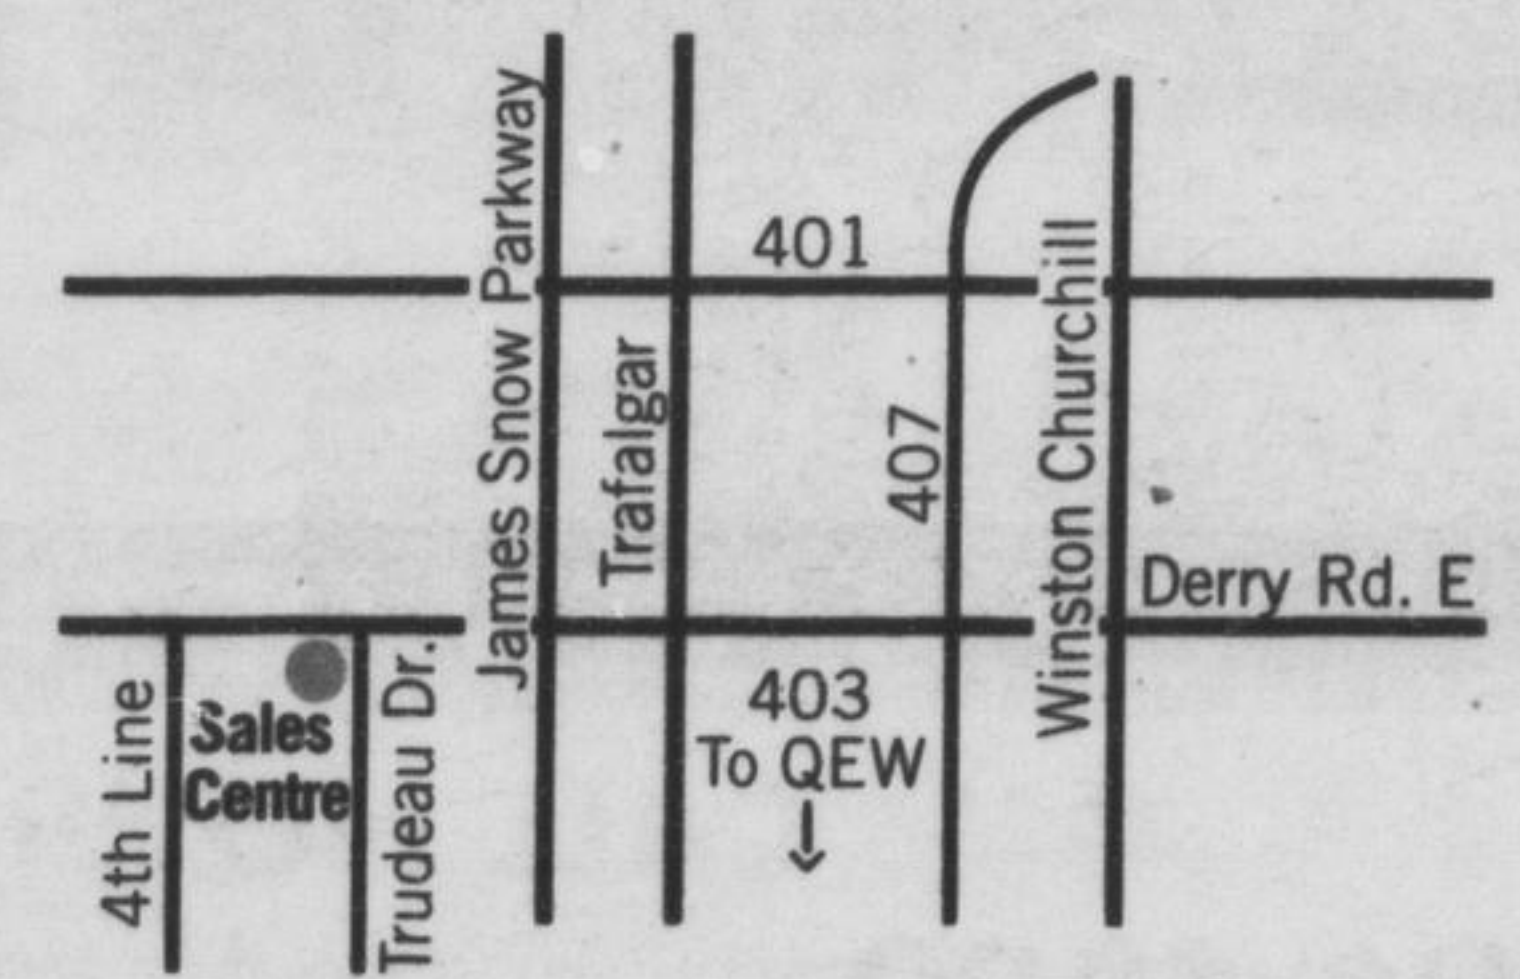

mattamyhomes.com

mattamyHOMES

The Indigo Model Home In Wildflowers.

Now You'll Find New Designs In Our New Release In Hawthorne Village.

Hawthorne Village in Milton is now even more popular.

- New Townhomes and Detached Homes
- Enjoy the beauty of Escarpment living
- More than 10,000 families living in the community
- Home designs to suit any size family

Follow us:

Sales Centre Hours: Monday - Thursday 1pm-8pm; Friday 1pm-6pm; Saturday, Sunday and Holidays 11am-6pm

All illustrations are artist's concept. All dimensions are approximate. Prices, specifications, terms and conditions subject to change without notice. E.&O.E.