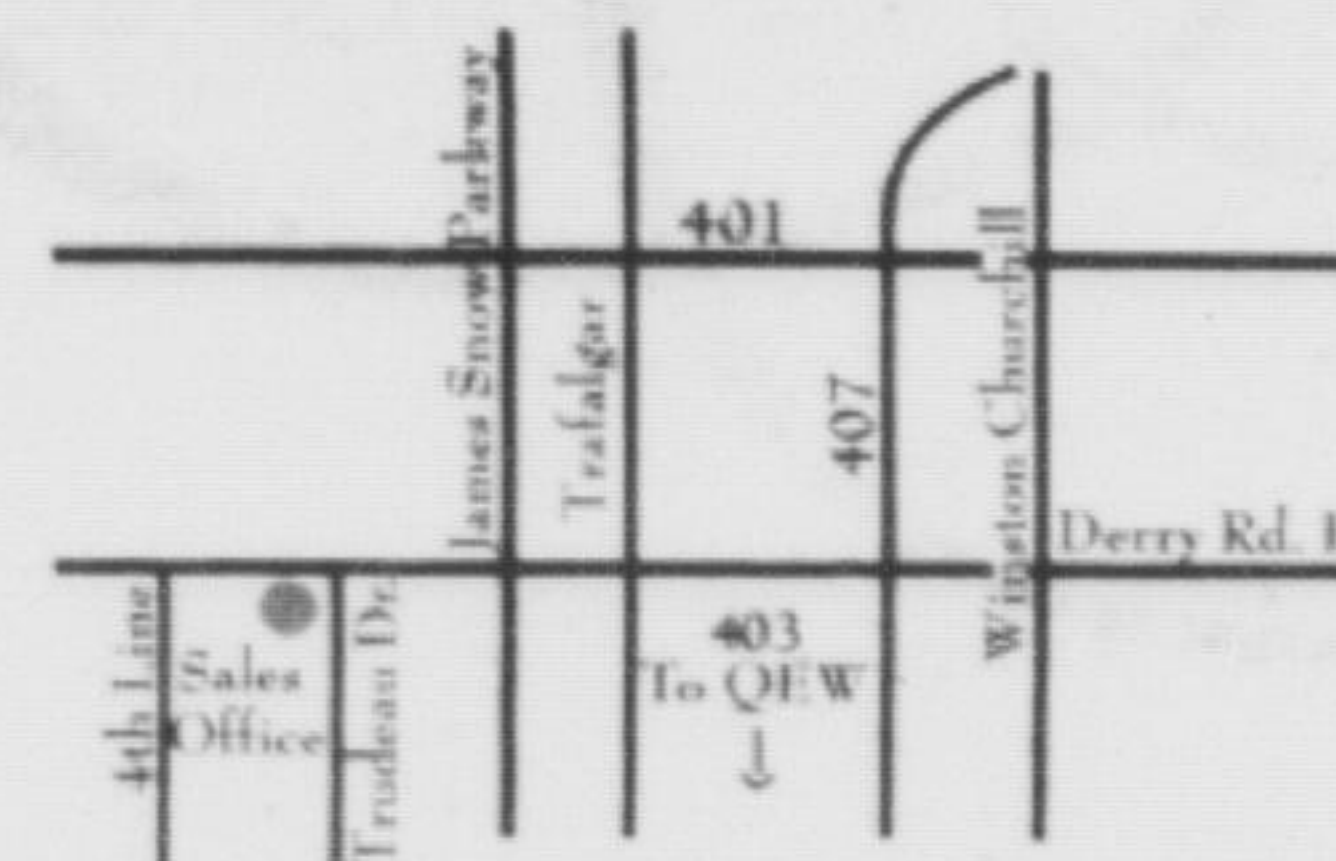

2-Storey Townhome, The Tilbury End
Elev. 'D', 1,884 Sq.Ft., \$417,990

36' Home, The Pelham,
Elev. 'E', 2,356 Sq.Ft., \$559,990

Townhomes From \$309,990
Detached Homes From \$444,990

Follow us:

Presentation Centre Hours: Monday to Thursday 1pm-8pm; Friday 1pm-6pm; Saturday, Sunday and Holidays 11am-6pm