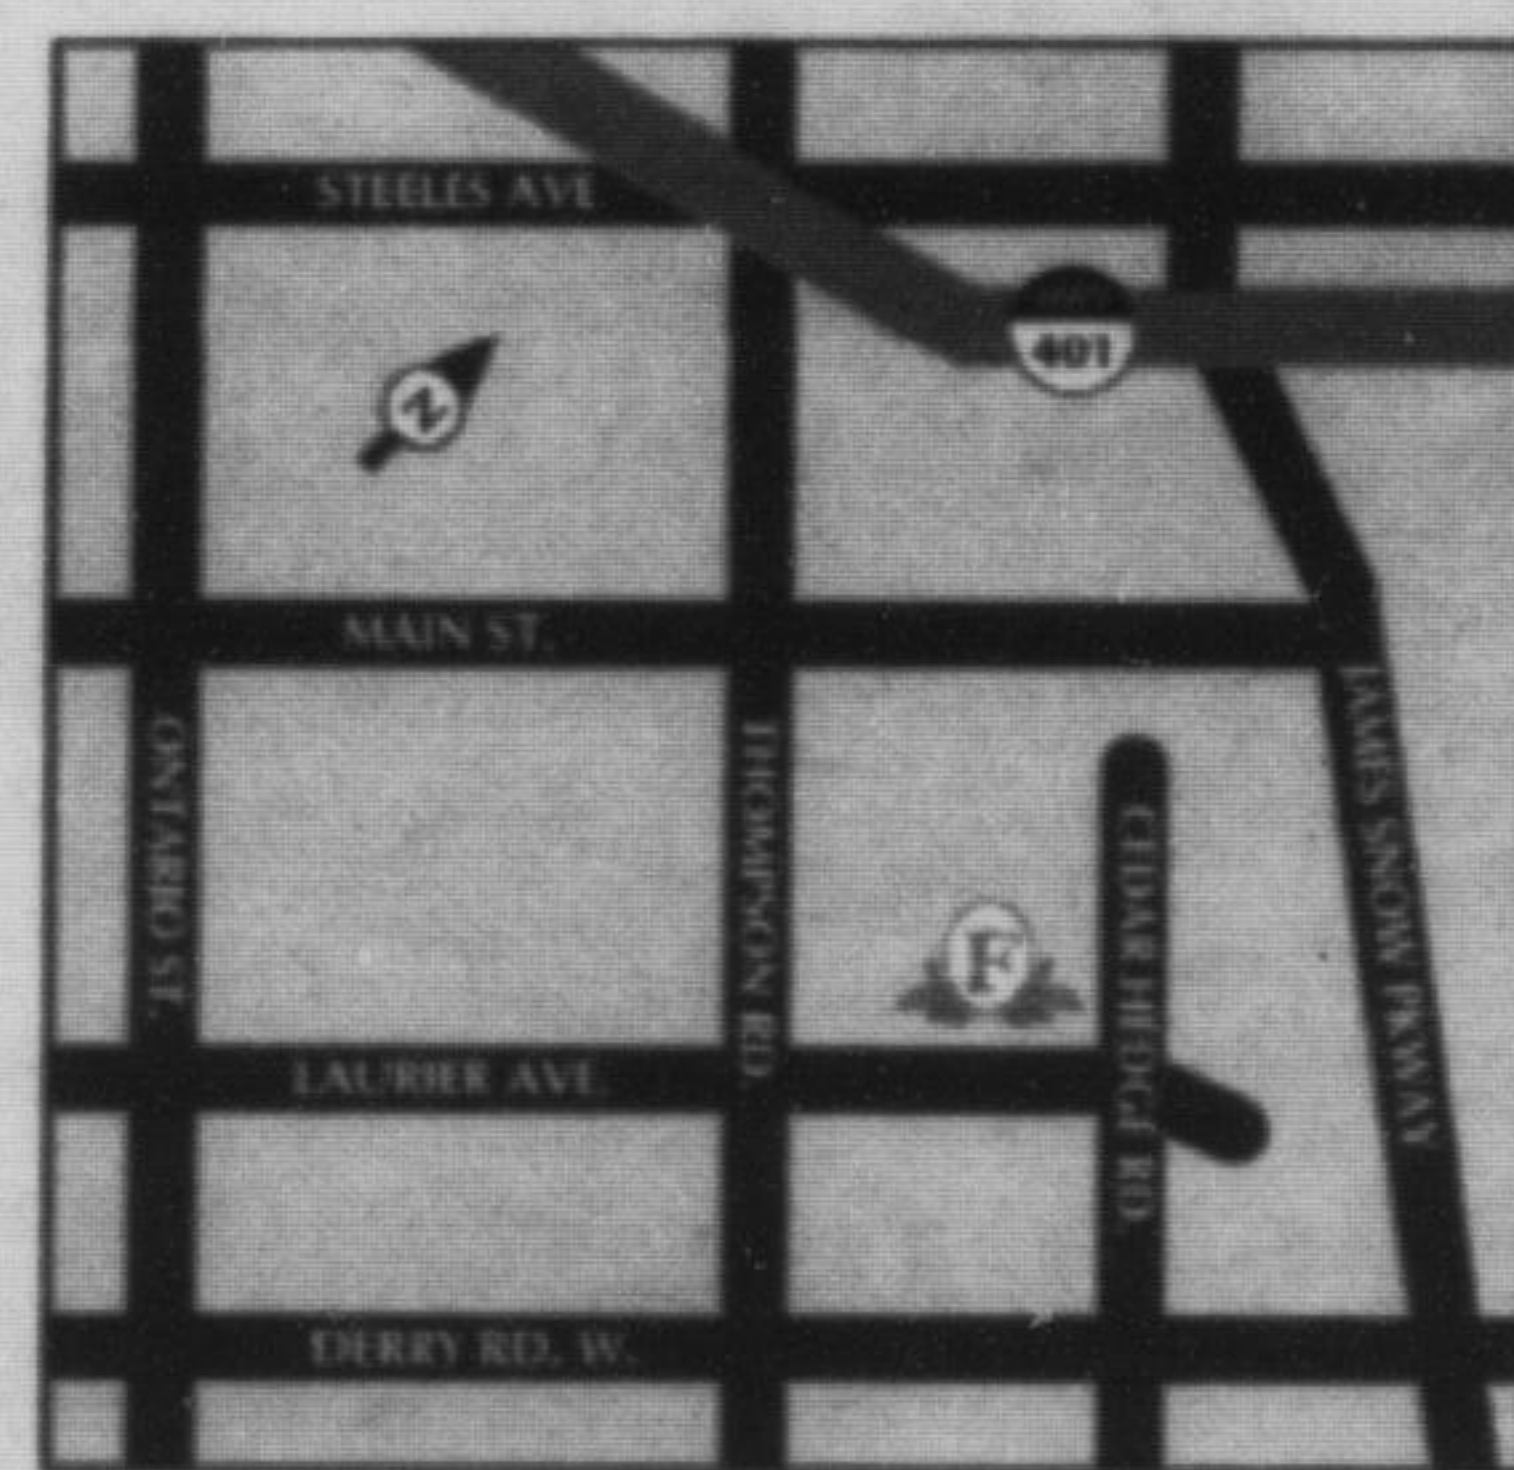

up to 1,802 SQ. FT.

ATTACHED SINGLES

FROM **\$499,900**

up to 2,123 SQ. FT.

SINGLES

FROM **\$579,900**

up to 3,273 SQ. FT.

REGISTER NOW
beaverhall.com