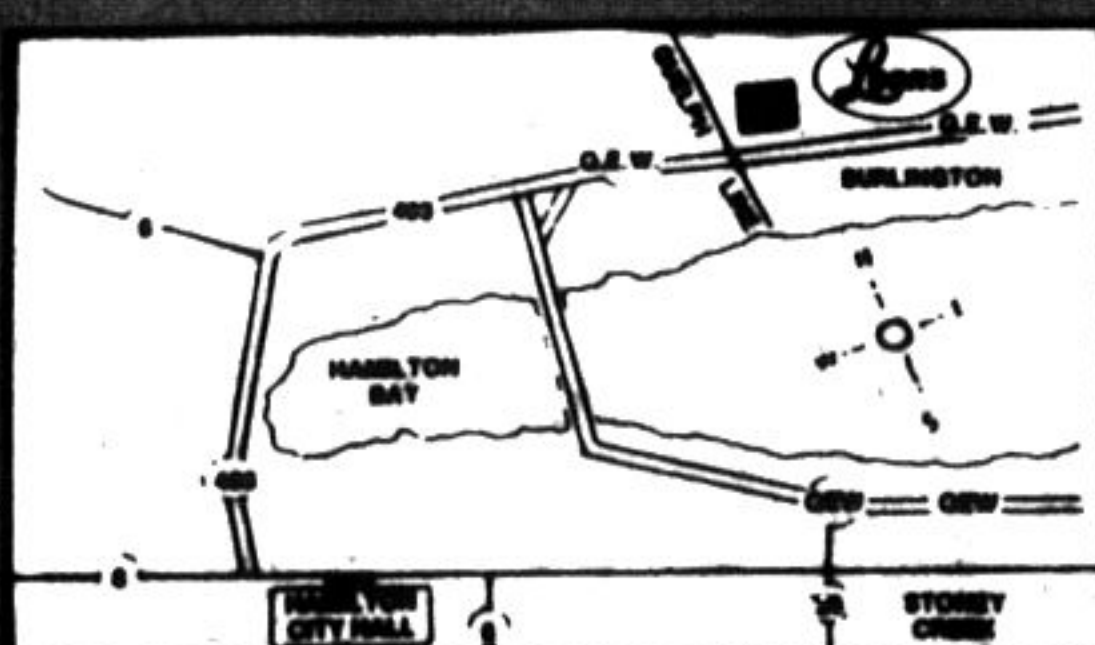

There's no place like Leon's