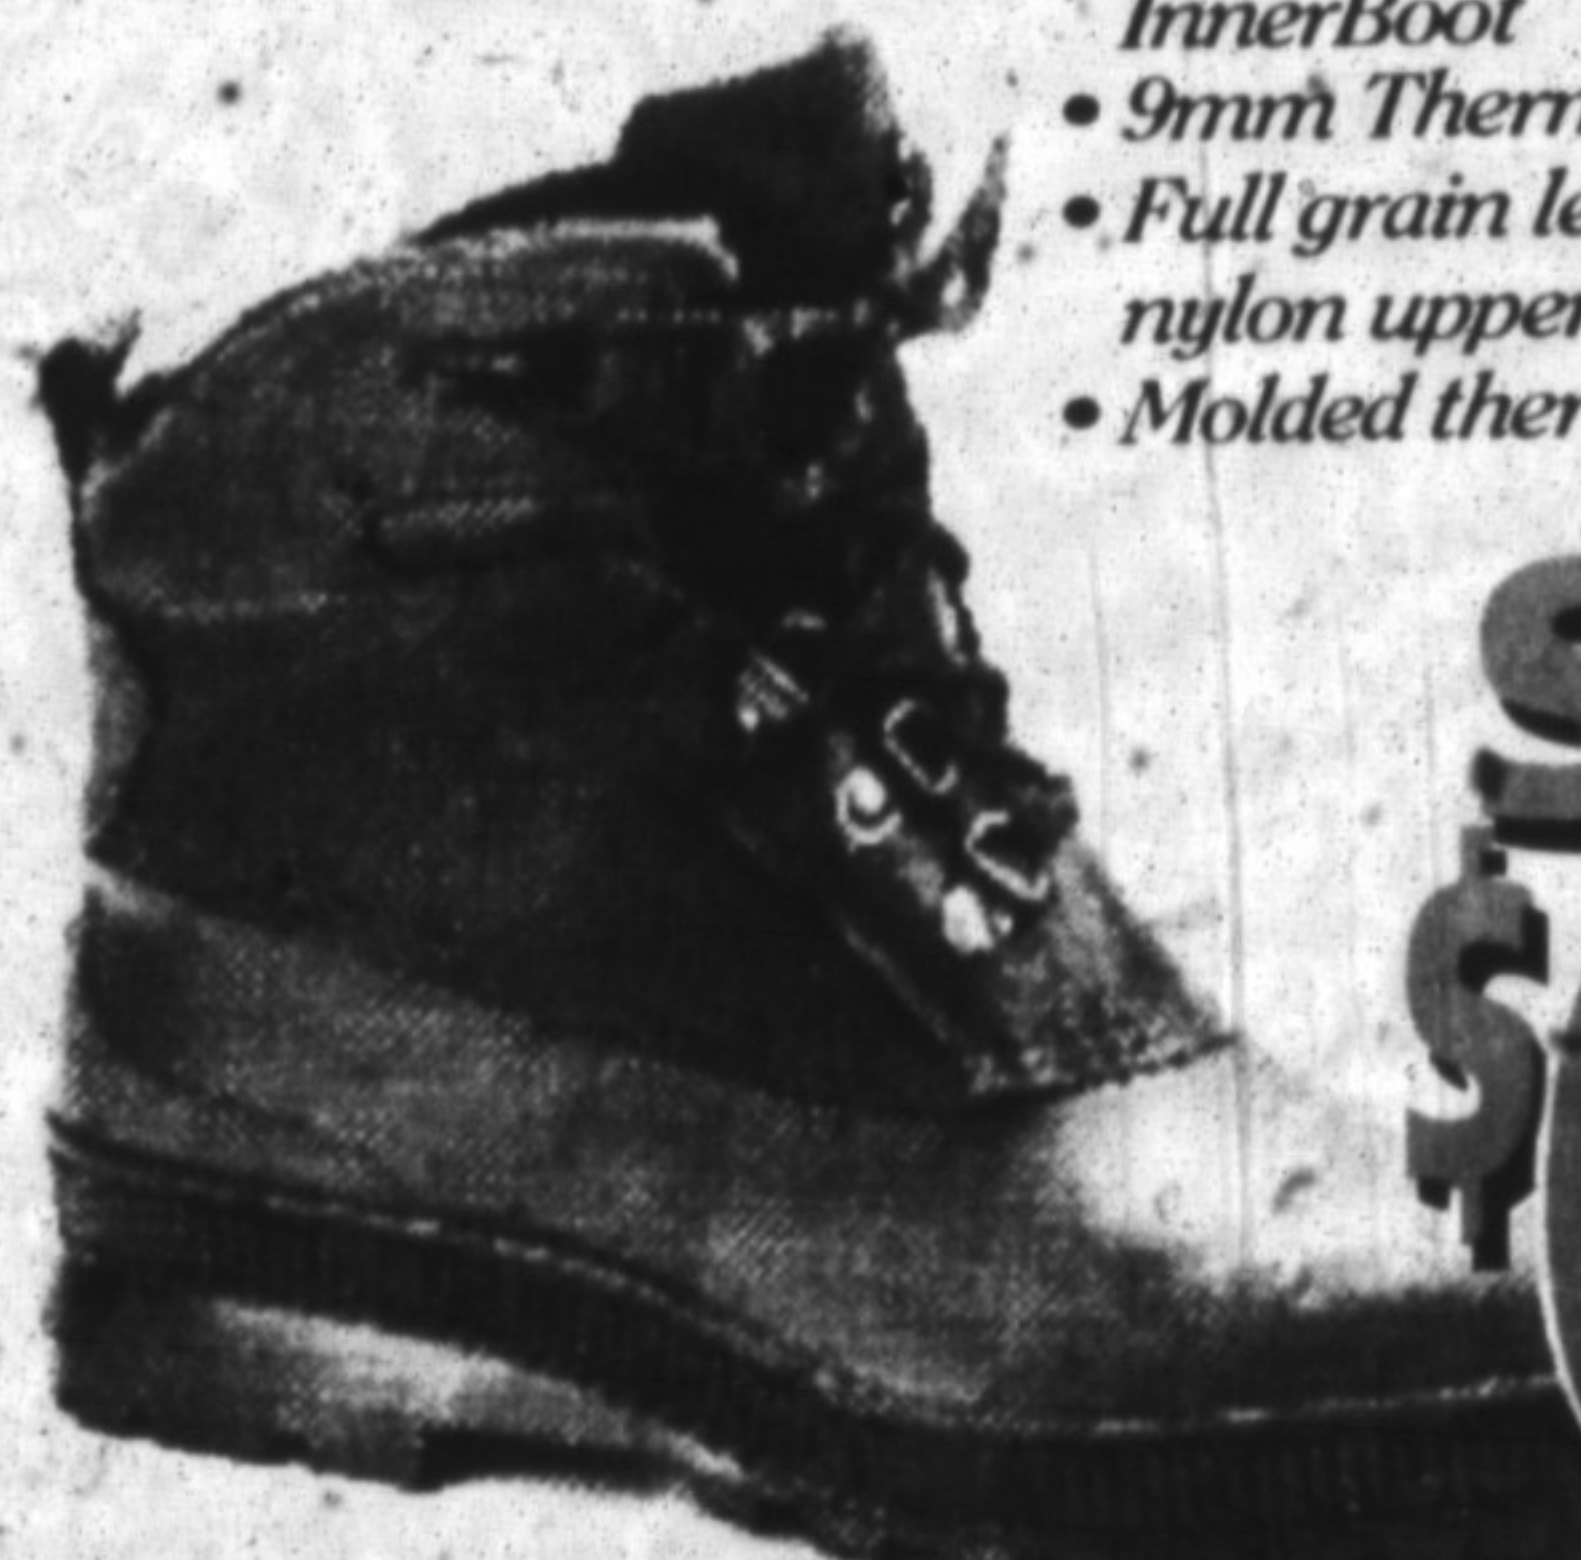

MEN'S SOREL

HAWK

WOMEN'S SOREL

PACE

- 9mm removable Thermolon InnerBoot
- Full grain leather upper
- Molded speed lacers
- Cordura nylon collar
- Molded thermal rubber bottom

SALE
\$99⁹⁹
Reg. \$109⁹⁹

- 6mm removable Thermolon InnerBoot
- 9mm ThermoPlus® felt insole
- Full grain leather and Cordura nylon upper
- Molded thermal rubber bottom