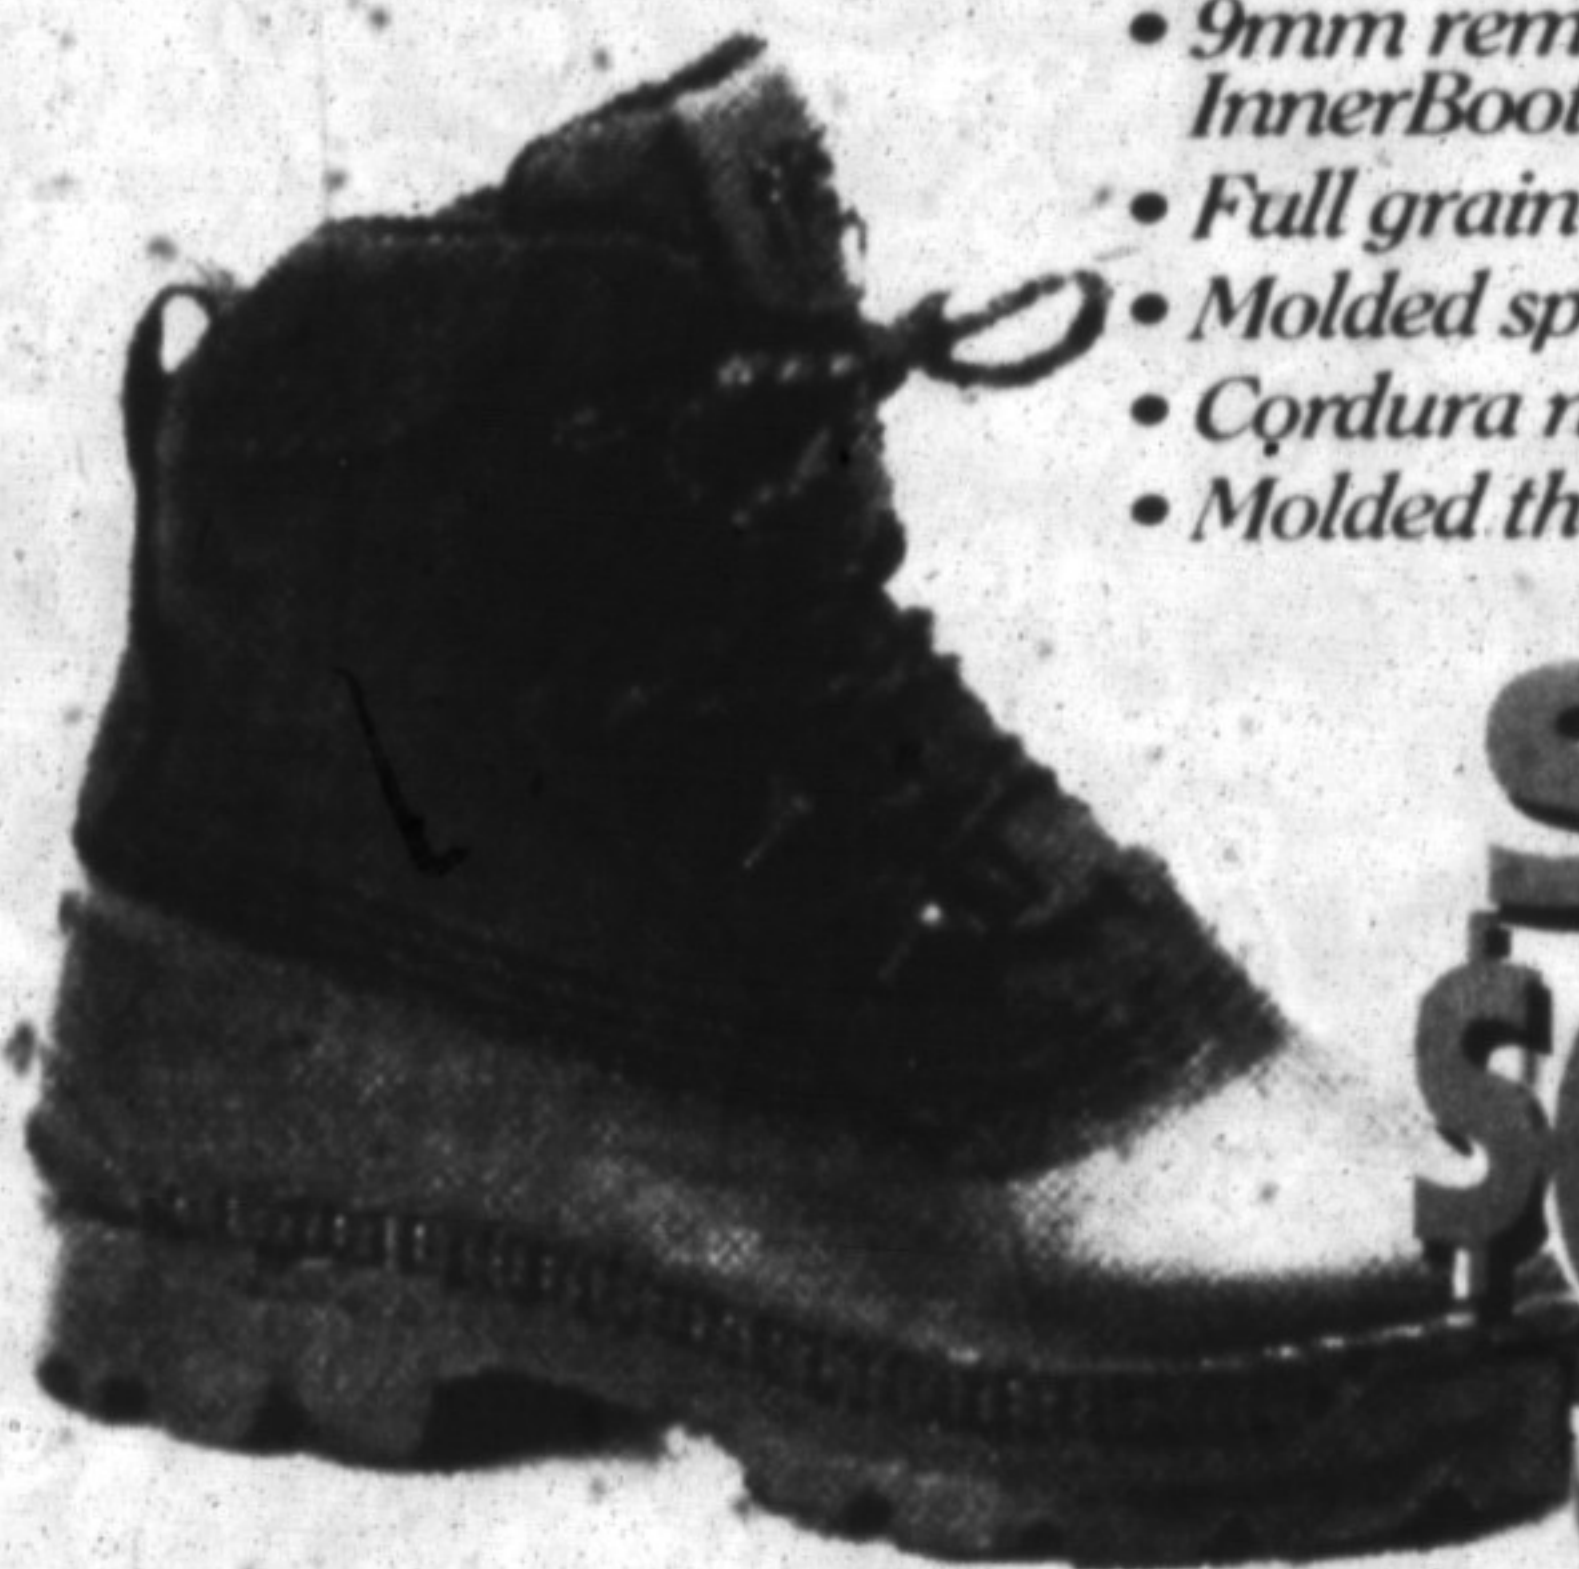

MEN'S SOREL

HAWK

WOMEN'S SOREL

PACE

- 9mm removable Thermolon InnerBoot
- Full grain leather upper
- Molded speed lacers
- Cordura nylon collar
- Molded thermal rubber bottom

SALE
\$99⁹⁹
Reg. \$109⁹⁹

- 6mm removable Thermolon InnerBoot
- 9mm ThermoPlus® felt insole
- Full grain leather and Cordura nylon upper
- Molded thermal rubber bottom