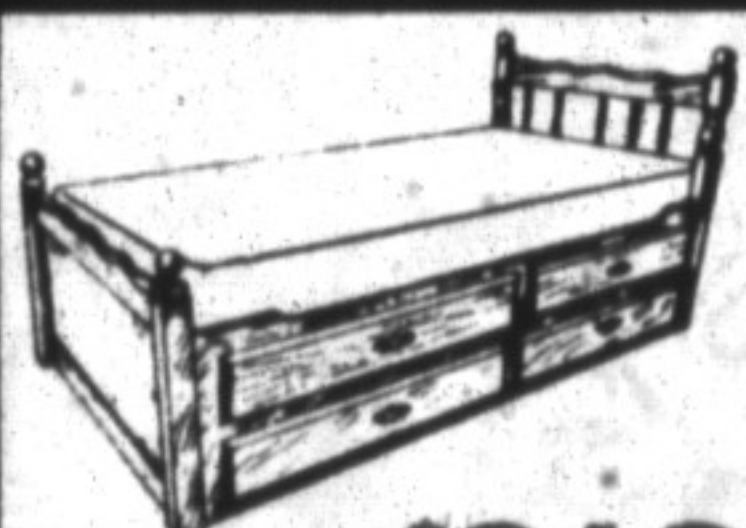

9 hour MATTRESS Clearout

Quality
IRON BED SALE
Your Choice
Double \$99
or Queen
Instock Items Only

CAPTAIN'S BED

4 large storage drawers **\$219**

DELUXE FUTON

Includes mattress & frame **\$199**

FUTON SOFA BED

Available in black or white **\$279**

CORNER BUNK

Incredible value **\$599**

3 PERSON BUNK

Single over double **\$229**

DIVAN DAY BED

Enamel finish **\$89**

SPECIAL OFFER