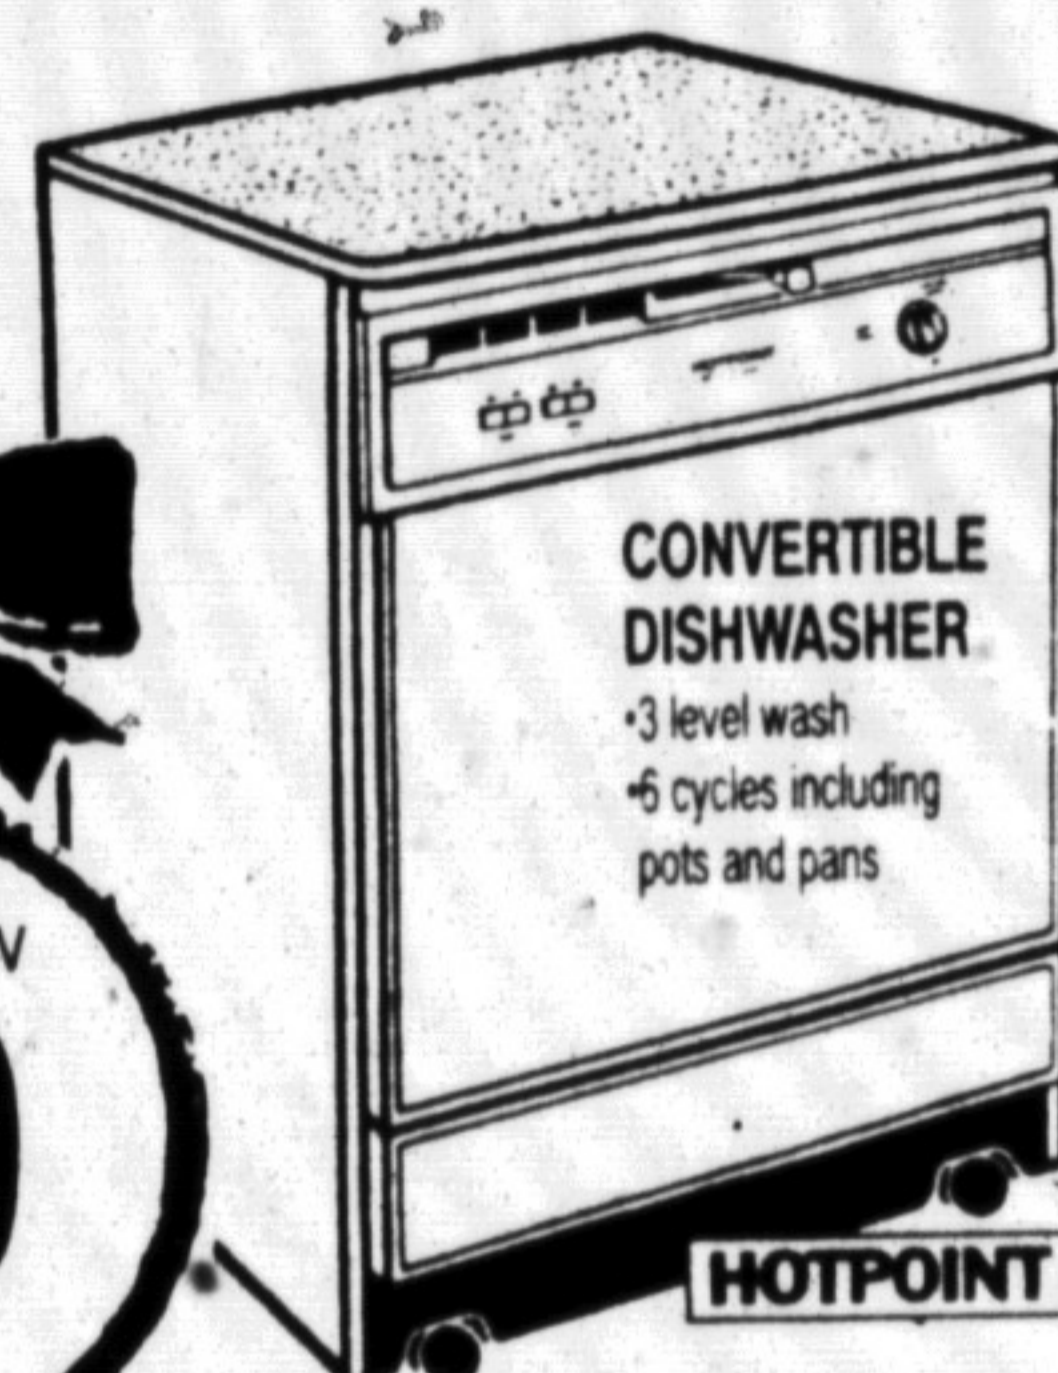

HFC4619SW
$499

1. CONVERTIBLE
   DISHWASHER
2. 3 level wash
   - 6 cycles including pots and pans

$979
PAIR