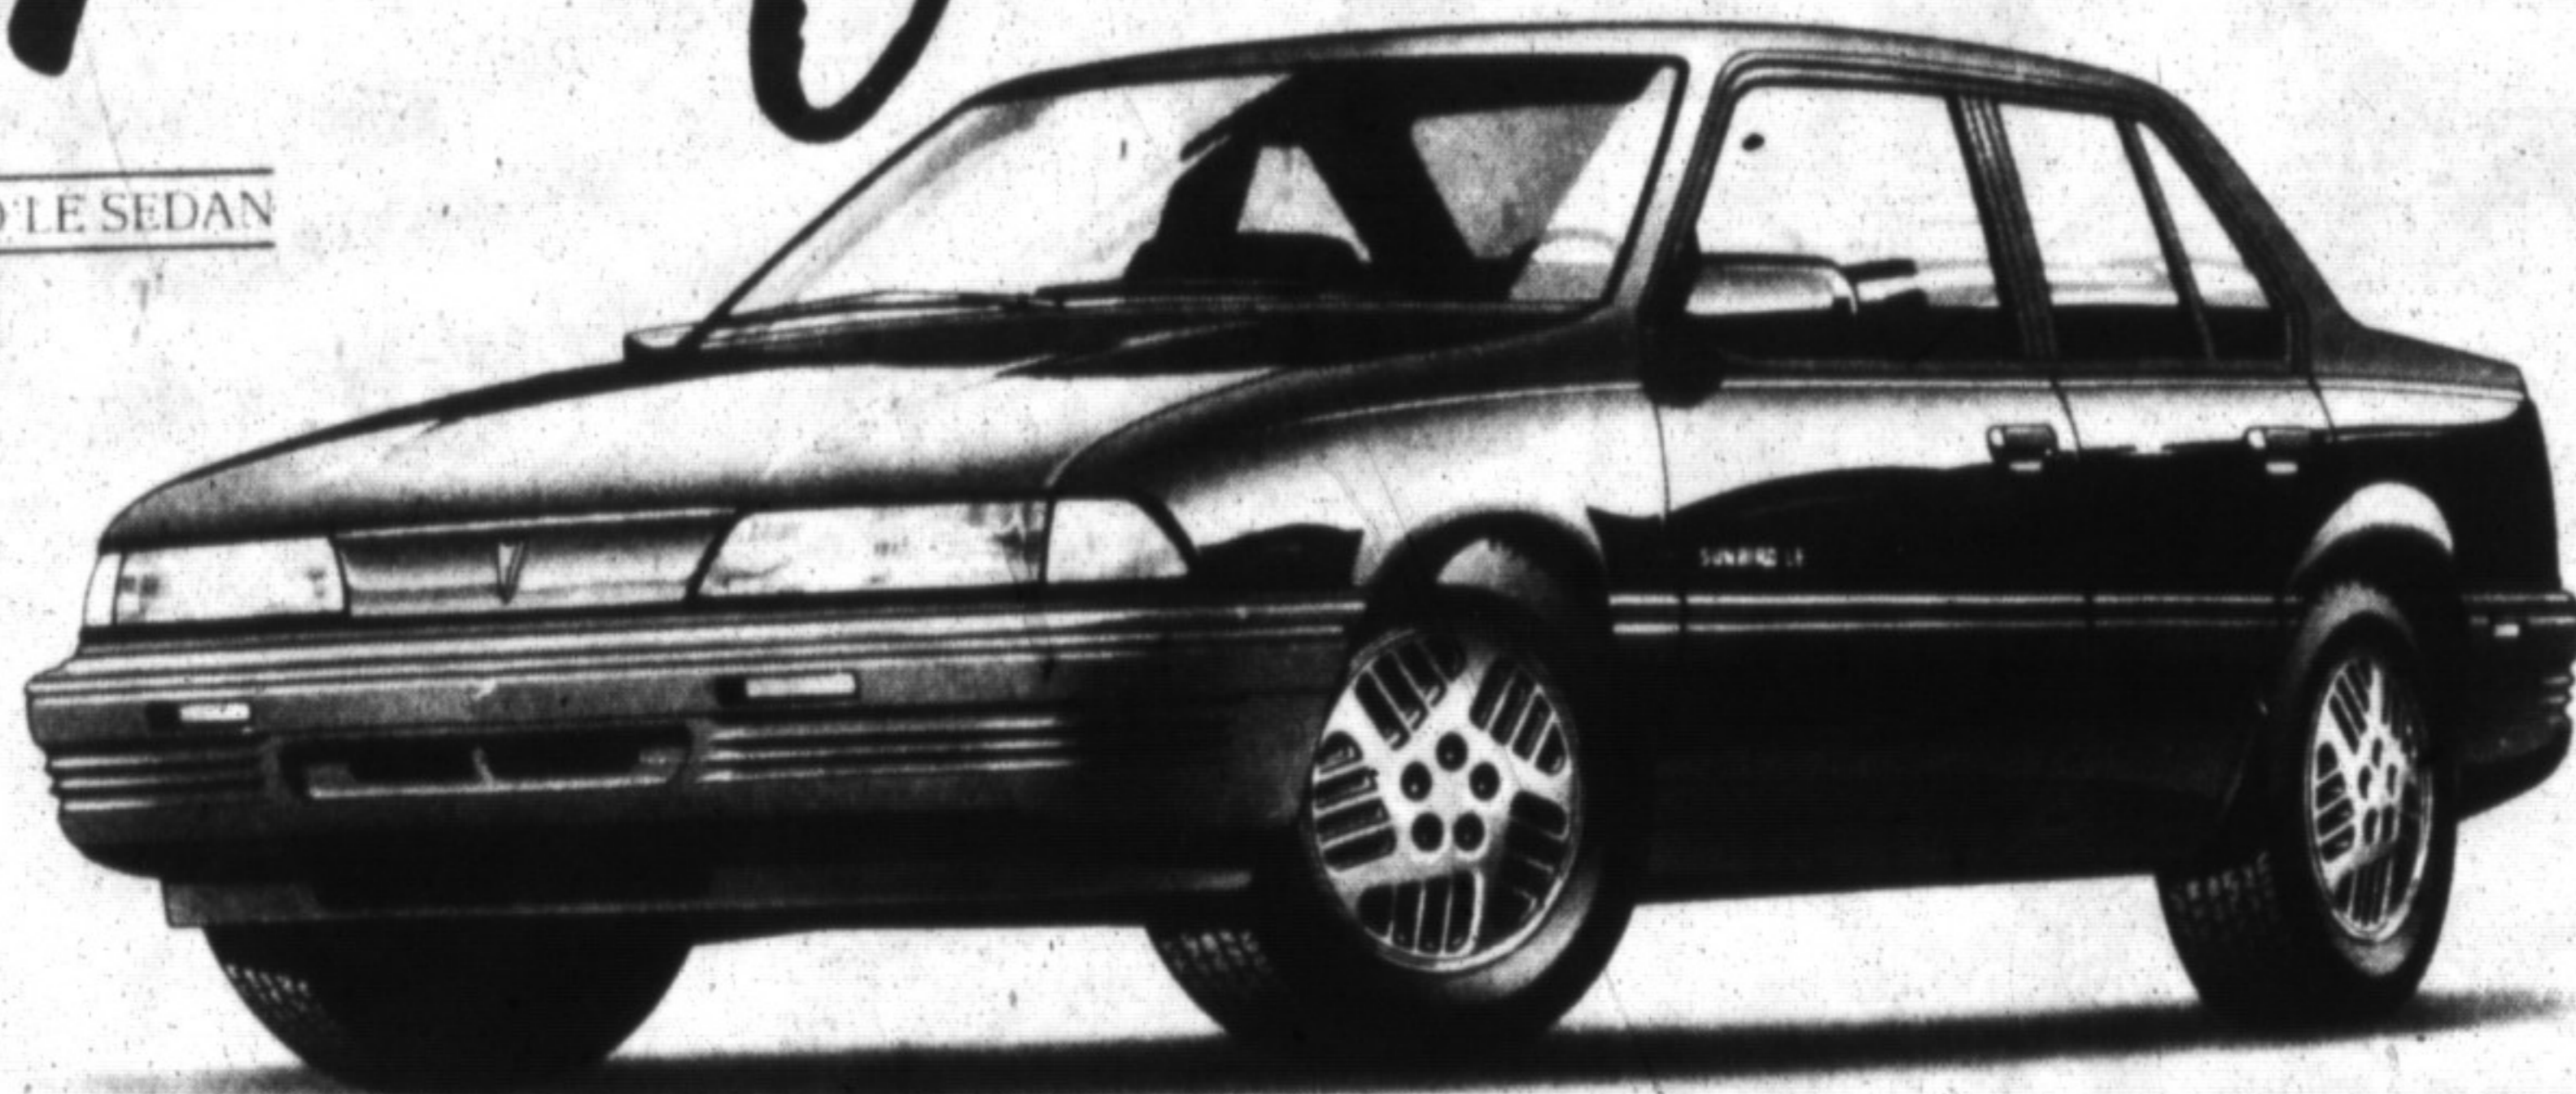

# PONTIAC Performance PACKED

PONTIAC SUNBIRD LE SEDAN

Smart  
Lease  
for

**\$209** per month  
for  
36 months\*

**THE FIRST  
PAYMENT'S  
ON US!**

PONTIAC SUNBIRD FEATURES: 4-wheel ABS • automatic transmission • air conditioning • AM/FM stereo cassette • pulse wipers • trunk release • power door locks • Roadside Assistance

PONTIAC GRAND AM SE SEDAN

Smart  
Lease  
for

**\$239** per month  
for  
36 months\*

PONTIAC GRAND AM SE SEDAN FEATURES:  
driver's side air bag • 4-wheel ABS • air  
conditioning • AM/FM stereo cassette • pulse  
wipers • power door locks • Roadside Assistance