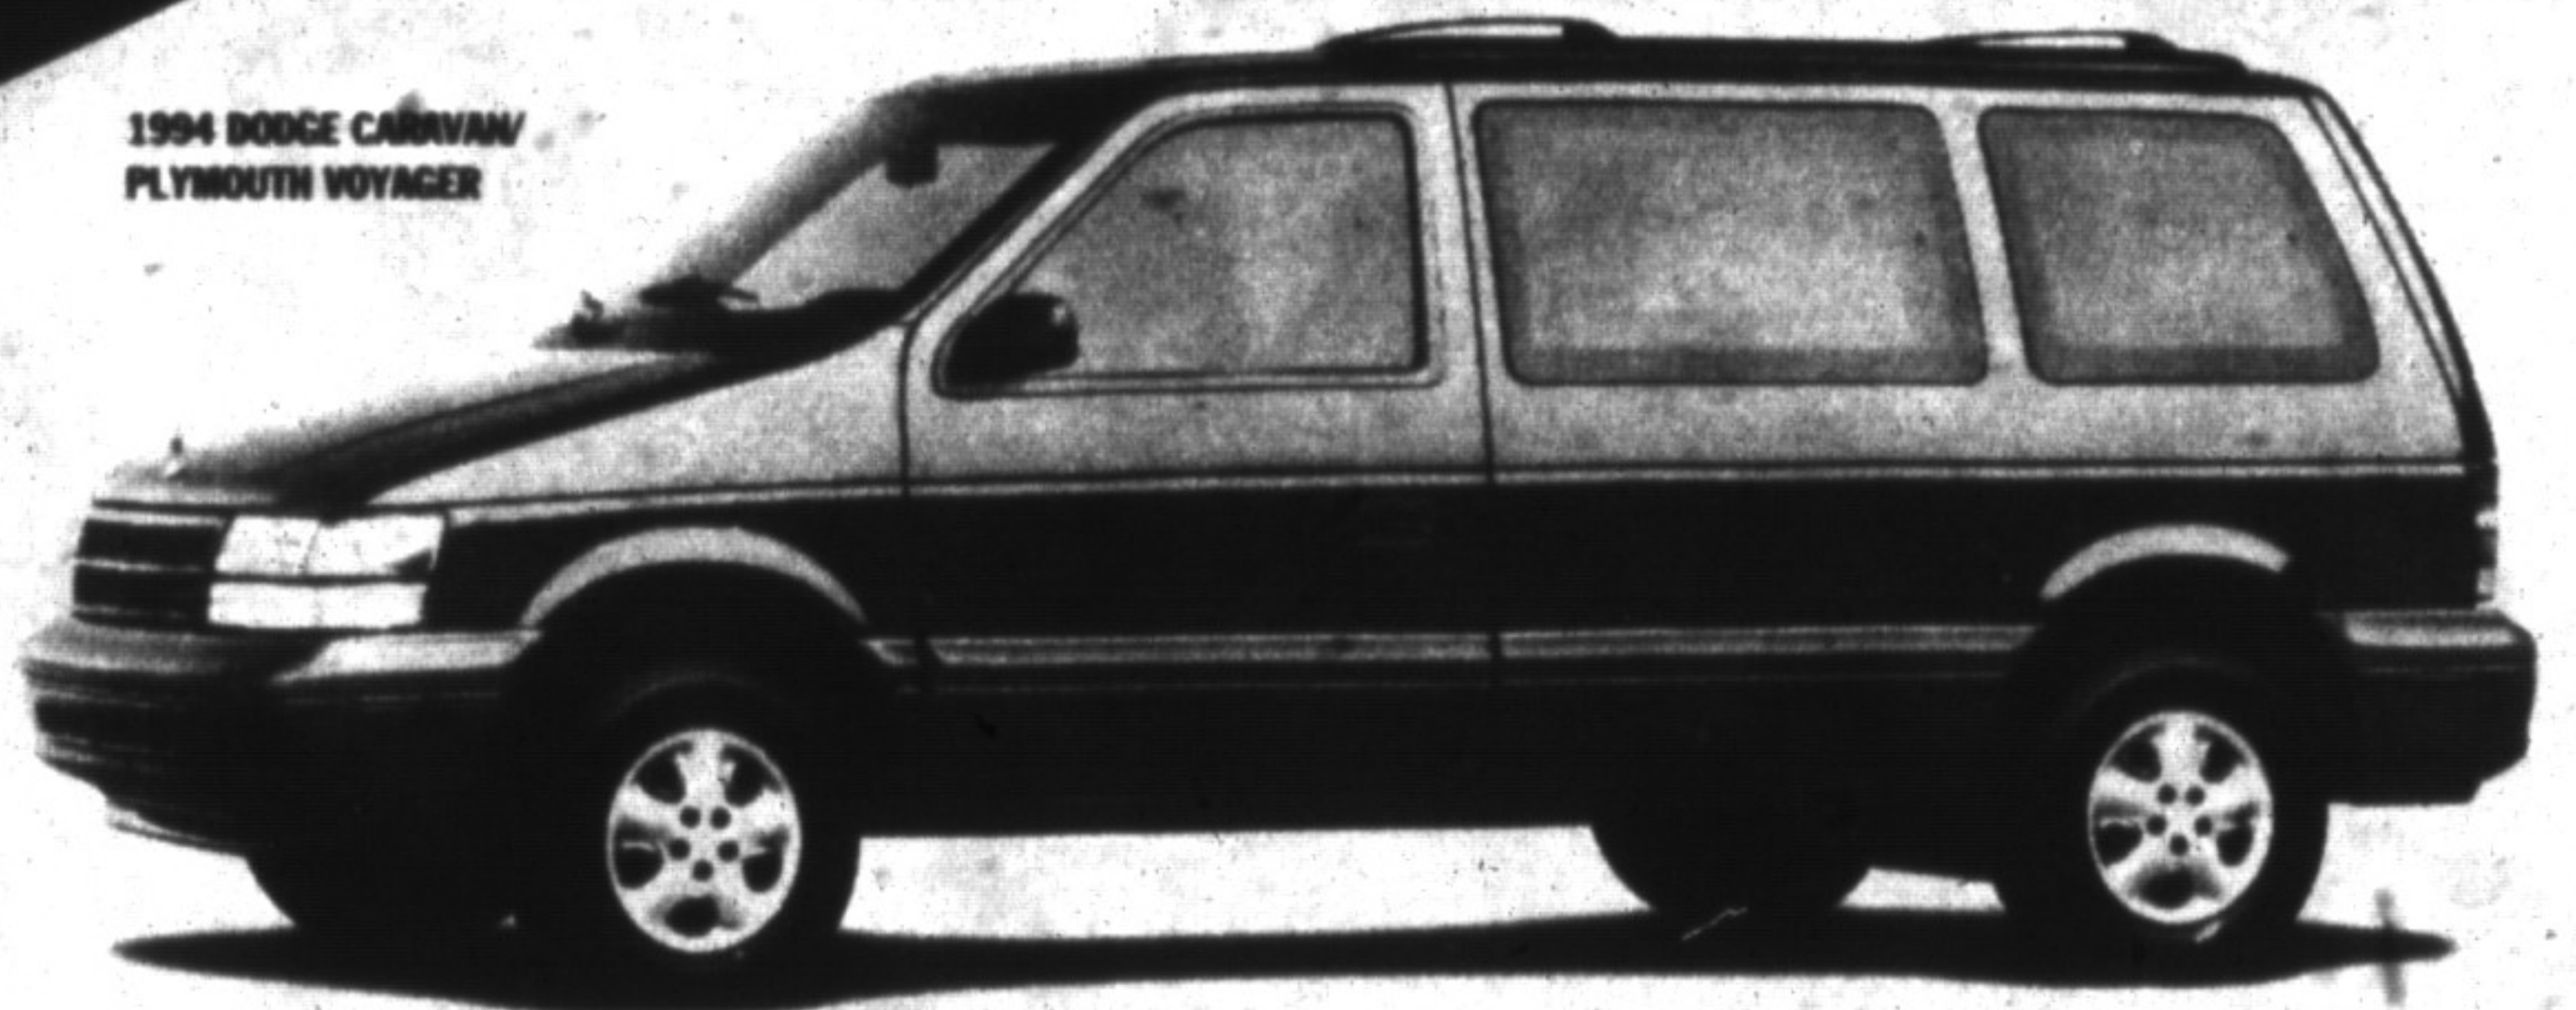

THE ALL NEW PERFORMANCE AND POWER LEADER

1994 DODGE RAM PICKUP

SPECIAL FEATURES INCLUDE:

- ☑ Standard driver's side air bag
- ☑ Steel side-door impact beams
- ☑ Optional four wheel ABS brakes

- ☑ Most total interior passenger/cargo space
- ☑ Best-in-class interior storage space
- ☑ Most powerful line of engines
- ☑ Available 40/20/40 split seat with a flip down Business Console
- ☑ Cargo box tie-down hooks
- ☑ More available payload than Ford & Chevy*

THE CHRYSLER ADVANTAGE

SAFETY & VALUE LEADER

1994 DODGE CARAVAN/PLYMOUTH VOYAGER

OVER 4 MILLION SOLD
BUILT IN ONTARIO

PACKAGE INCLUDES:

- ☑ Standard front dual air bags
- ☑ Standard side door impact beams
- ☑ Air conditioning
- ☑ Automatic transmission
- ☑ 3.0 litre V6 engine
- ☑ Front wheel drive
- ☑ Roof rack
- ☑ 7 passenger seating
- ☑ Electronic AM/FM stereo
- ☑ Power liftgate release

\$17,888*

Includes \$1000 factory rebate plus 1/2 price options

FEATURE PACKED/VALUE PRICED

PACKAGE INCLUDES:

- ☑ Standard driver's side air bag
- ☑ Air conditioning with tinted glass
- ☑ Automatic transmission
- ☑ 2.2 litre EFI engine
- ☑ Front wheel drive
- ☑ Power steering
- ☑ Power disc brakes
- ☑ AM/FM 4 speaker stereo
- ☑ All season radial tires
- ☑ Rear window defroster
- ☑ Deluxe intermittent wipers
- ☑ Folding rear seat
- ☑ Dual remote mirrors
- ☑ Light package and more

\$10,888*

Includes \$1250 factory rebate and no charge option package upgrades

1994 DODGE SHADOW/PLYMOUTH SUNDADE

FAMILY VALUE

PACKAGE INCLUDES:

- ☑ Air conditioning
- ☑ Standard driver's side air bag
- ☑ Automatic transmission
- ☑ Available six passenger seating
- ☑ Front wheel drive
- ☑ Tilt/Cruise
- ☑ AM/FM stereo cassette
- ☑ Power steering
- ☑ Power disc brakes
- ☑ Includes gold or silver special edition package with: aluminum wheels, luggage rack, front fascia and mouldings, stripes, decals and more.