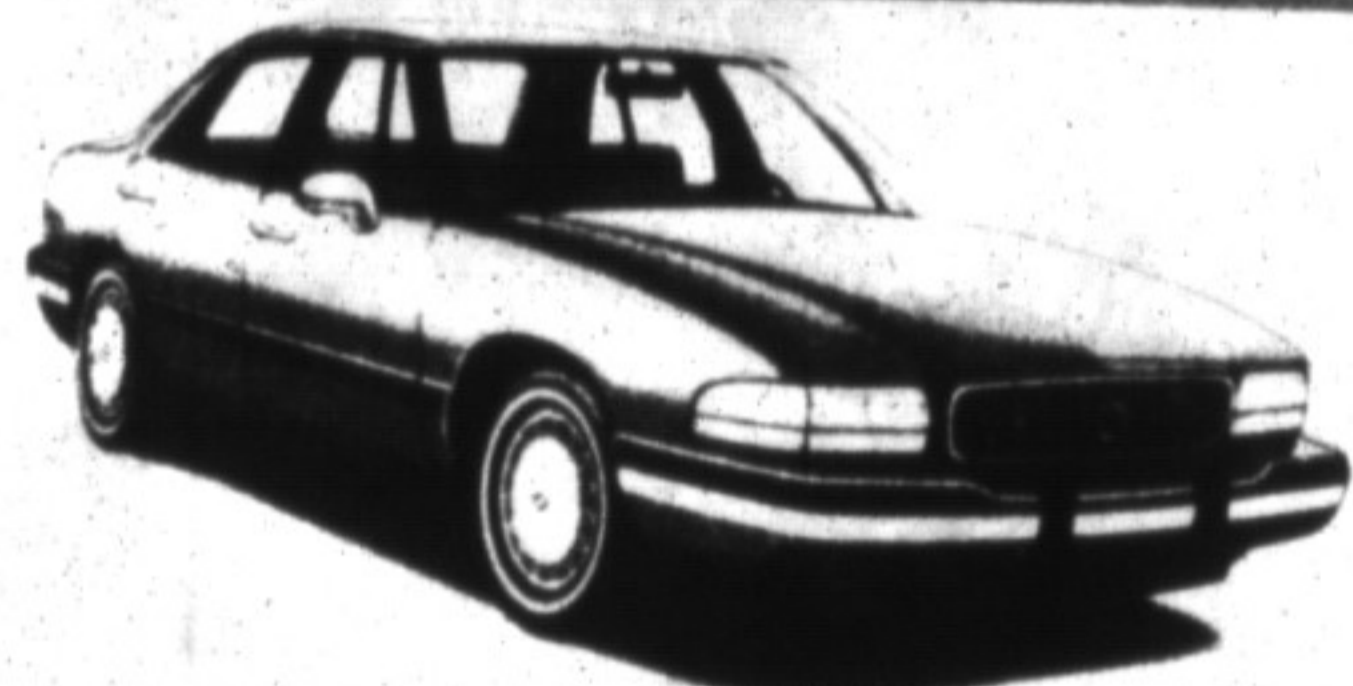

- ABS brakes • Air bag
- Air conditioning
- Power windows and locks
- Am/fm stereo cassette
- 4 speed automatic transmission
- Dual zone a/c control
- Cruise control • Tilt wheel

$19,999*

$349*
36 months per mo.

'94 REGAL CUSTOM SPECIAL EDITION