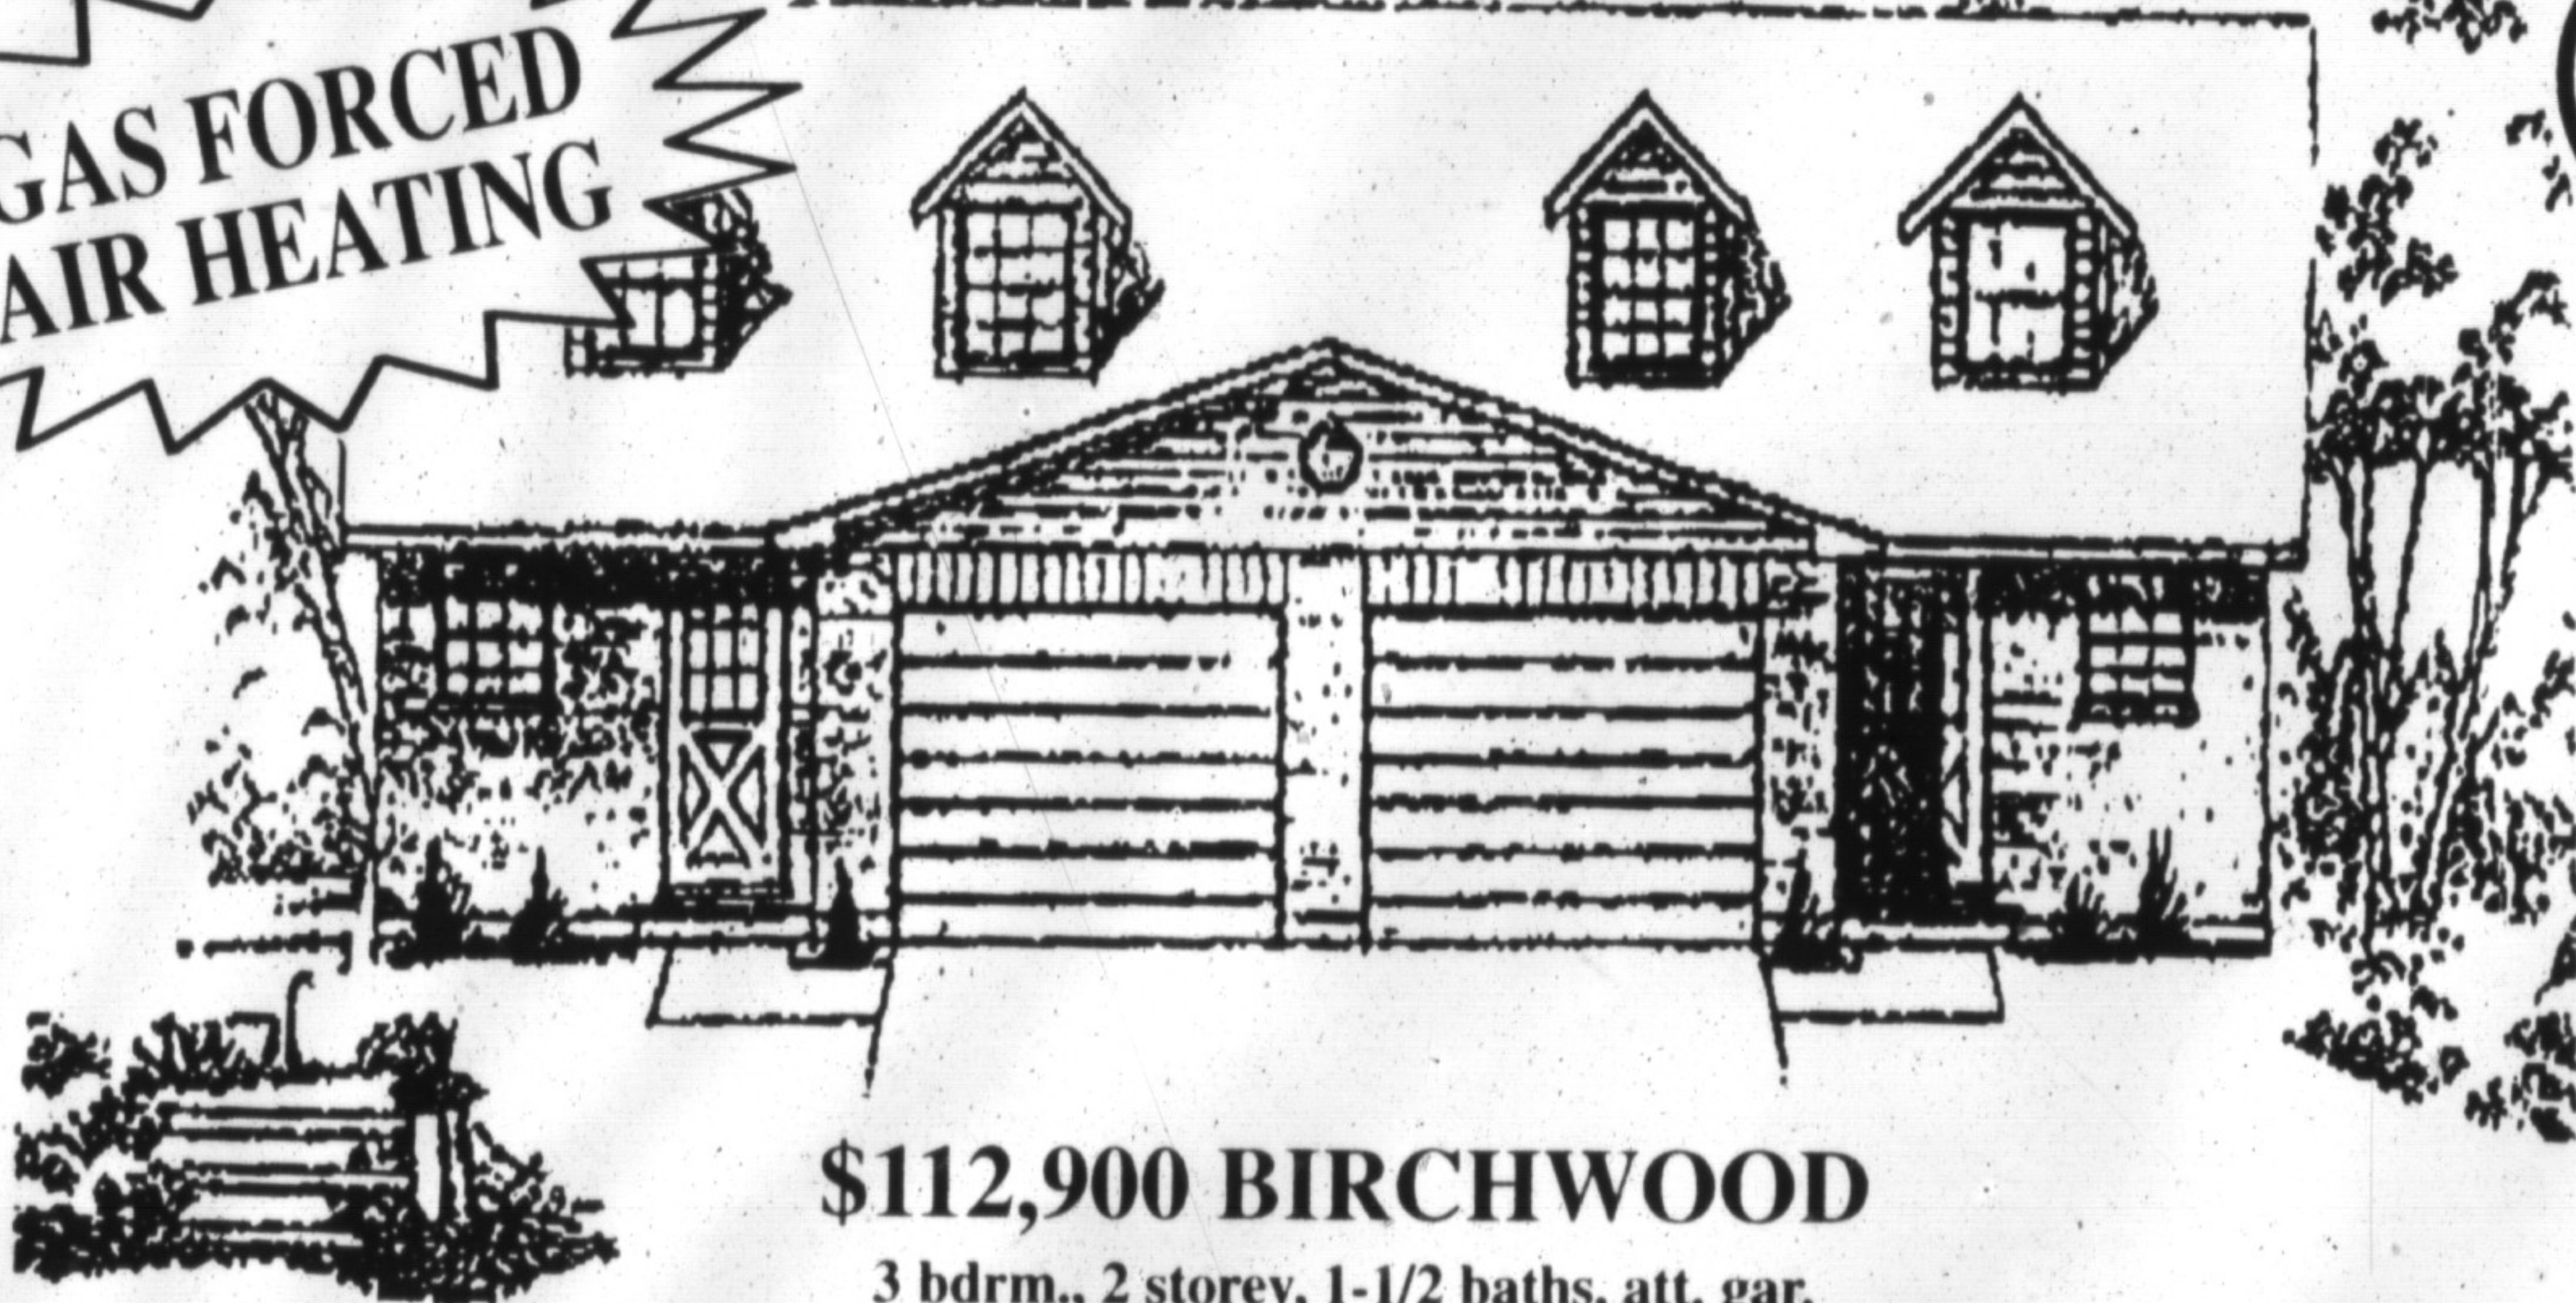

**LOW LOW LOW
DOWN PAYMENT**

- 3 Bedrooms
- 2 Storey
- 1-1/2 Baths
- Attached Garages
- Gas Forced Air

**GAS FORCED
AIR HEATING**

**NO
GST**

MODELS OPEN
Sat. & Sun. 1-5 p.m.
Other times for appointment
Project Mgr. Eileen Strombom
519-658-5973