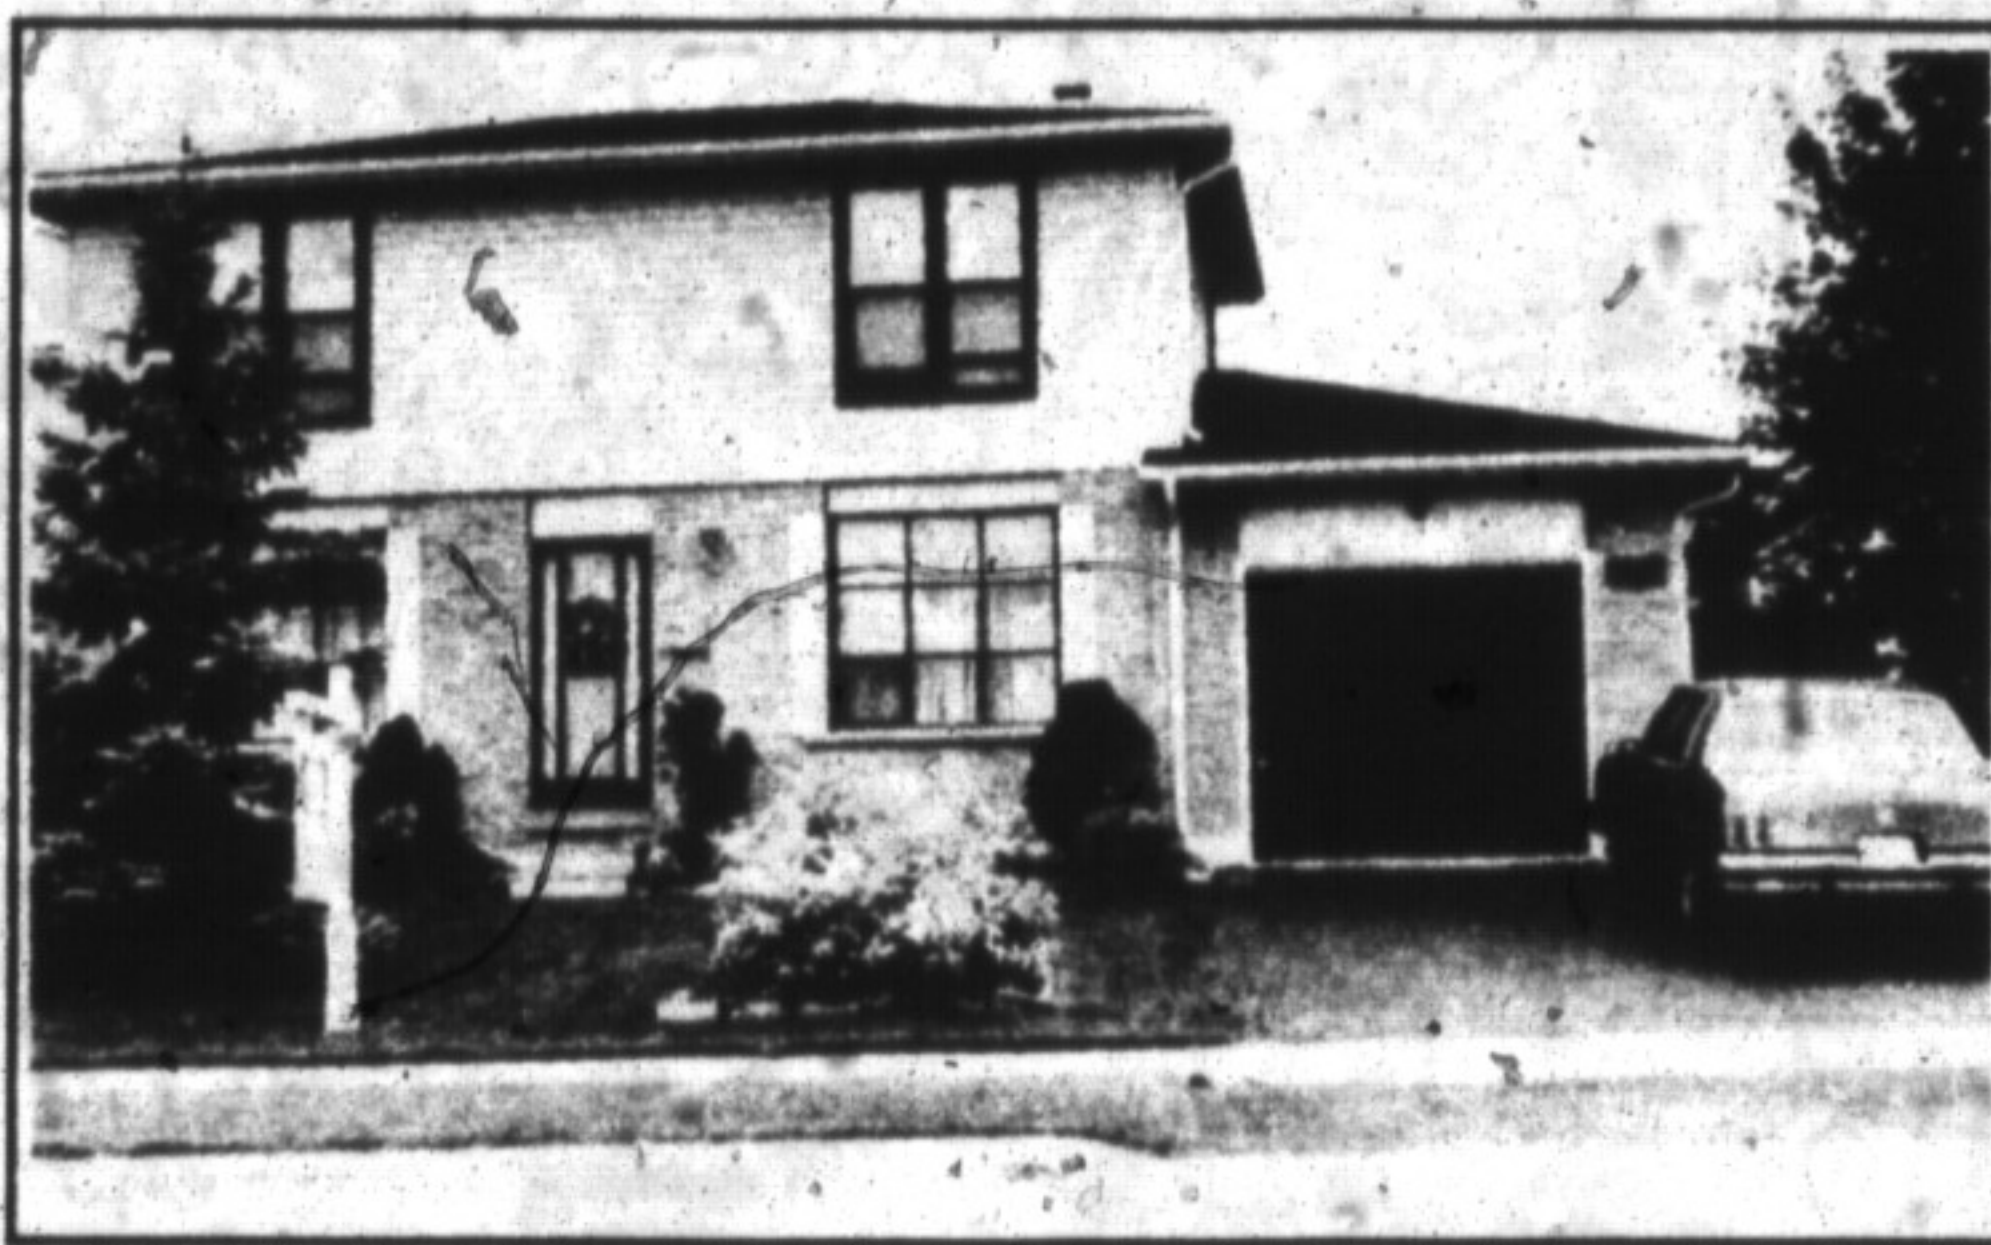

The Canadian Champion

Best Homes

\$329,000 **Countrywide**

NESTLED IN LOWVILLE Picturesque 3.65 Ac with charming character home and fantastic horse set-up. 9 Stall Barn, Paddocks, Outbuildings. Complete Hobby Farm Package priced at \$329,000.

COUNTRYWIDE CAMPBELLVILLE REALTY INC.
HEATHER ASHBEE 875-2294, 854-2294

\$169,000 **REALTY WORLD**

JUST LISTED. Features to note: 3 Bdrms, Eat-in Kitchen, Living Dining Room combo, 4 pc. & 2 pc. Baths, Finished Bsmt. with Heatalator, F/P, lrg. Side Yard compl. Fenced, Walk-out from Kitchen to Deck, new Carpet '91, A/C, single Garage, + more.

ROYAL LEPAGE REAL ESTATE SERVICES LTD.
HELEN HARDY 878-8101

\$194,900 **RE/MAX**

NEED AN OFFER! Excellent Value. 4 bedroom bungalow features family room with cathedral ceiling, fireplace in living room and open concept kitchen. It's located on a wooded 200' x 200' private wooded lot. Approx. 1700 sq. ft.

RE/MAX MILTOWNE REALTY INC.
CLAYTON HACKENBROOK 878-2365

\$182,500 **RE/MAX**

123 Thomas Street. Historic semi, large principal rooms with character. Lovely family rm. addition. Verandah and very private park like backyard.