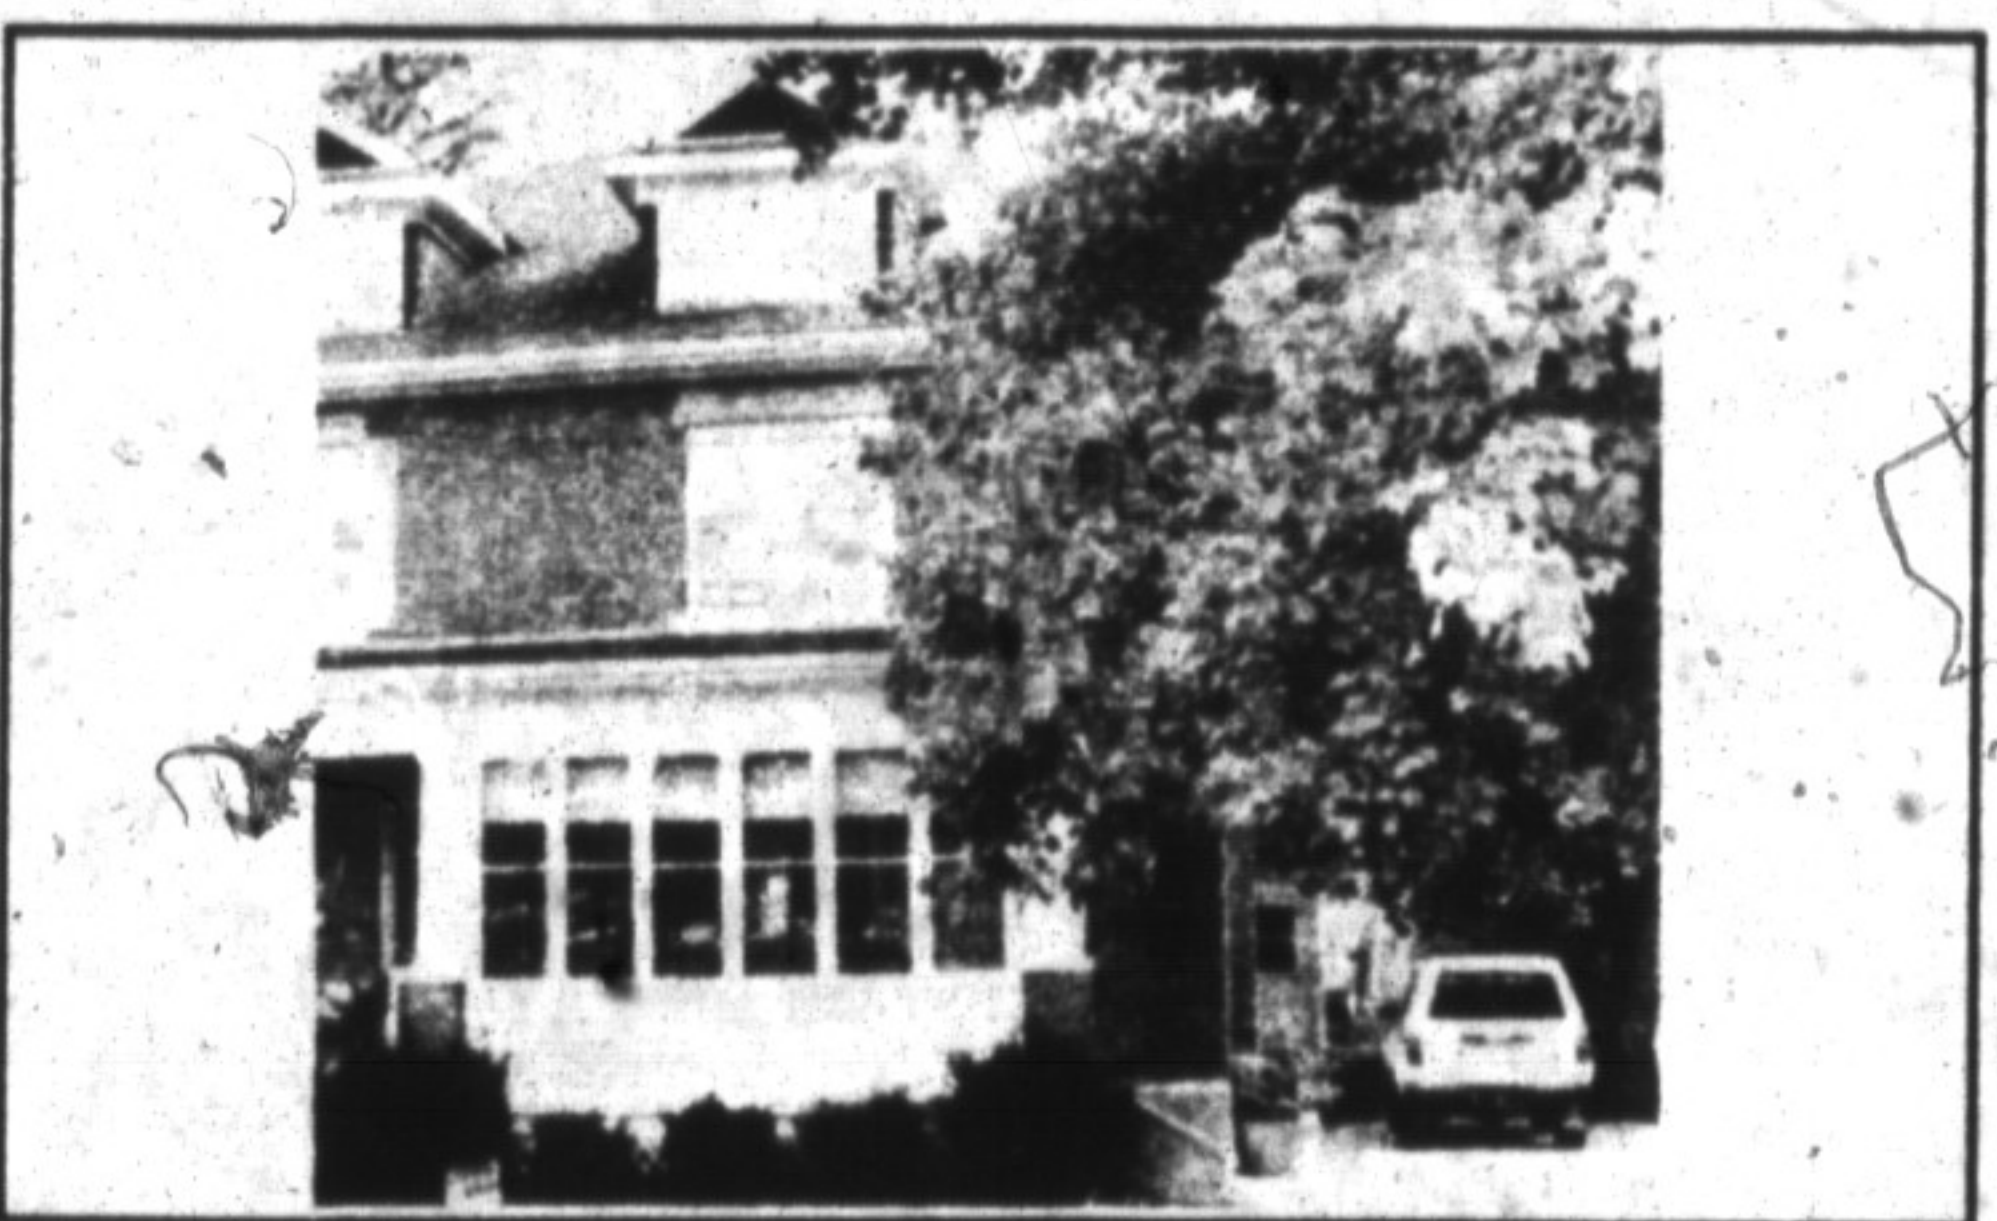

$182,500 **RE/MAX**

123 Thomas Street. Historic semi, large principal rooms with character. Lovely family rm. addition. Verandah and very private park like backyard.

RE/MAX MILTOWNE REALTY CORP.
CAROLE BROOKS 878-2365