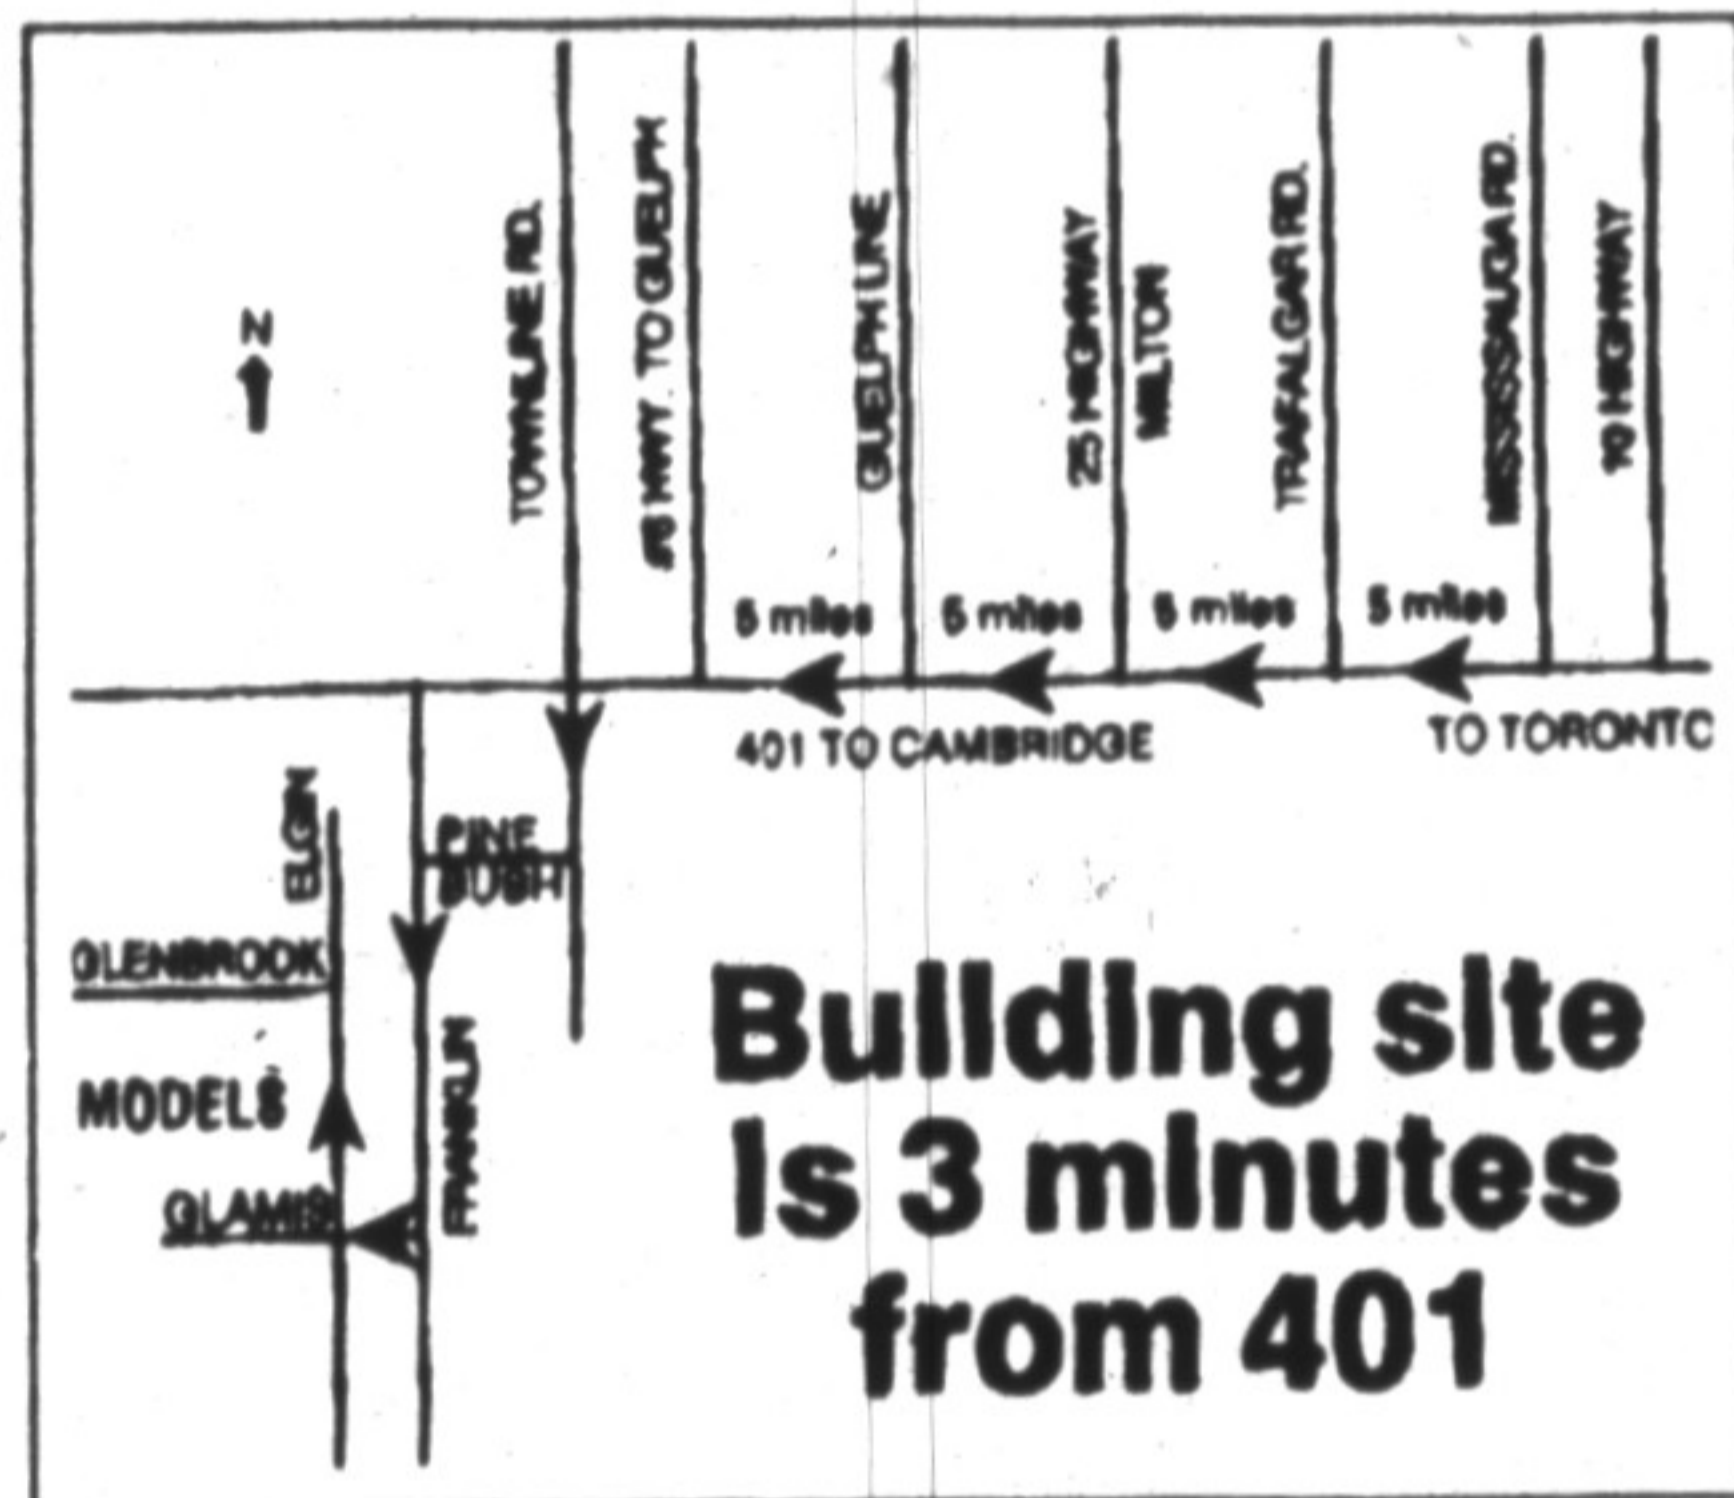

\$109,400

A MUST TO SEE QUALITY BUILT SEM-DETACHED

\$119,400

ARTIST CONCEPTION
Birchwood
1200 Sq. Ft.

**Building site
is 3 minutes
from 401**

**Why rent,
when you can own?**

Visit our finished model
homes located on
Glenbrook Dr.