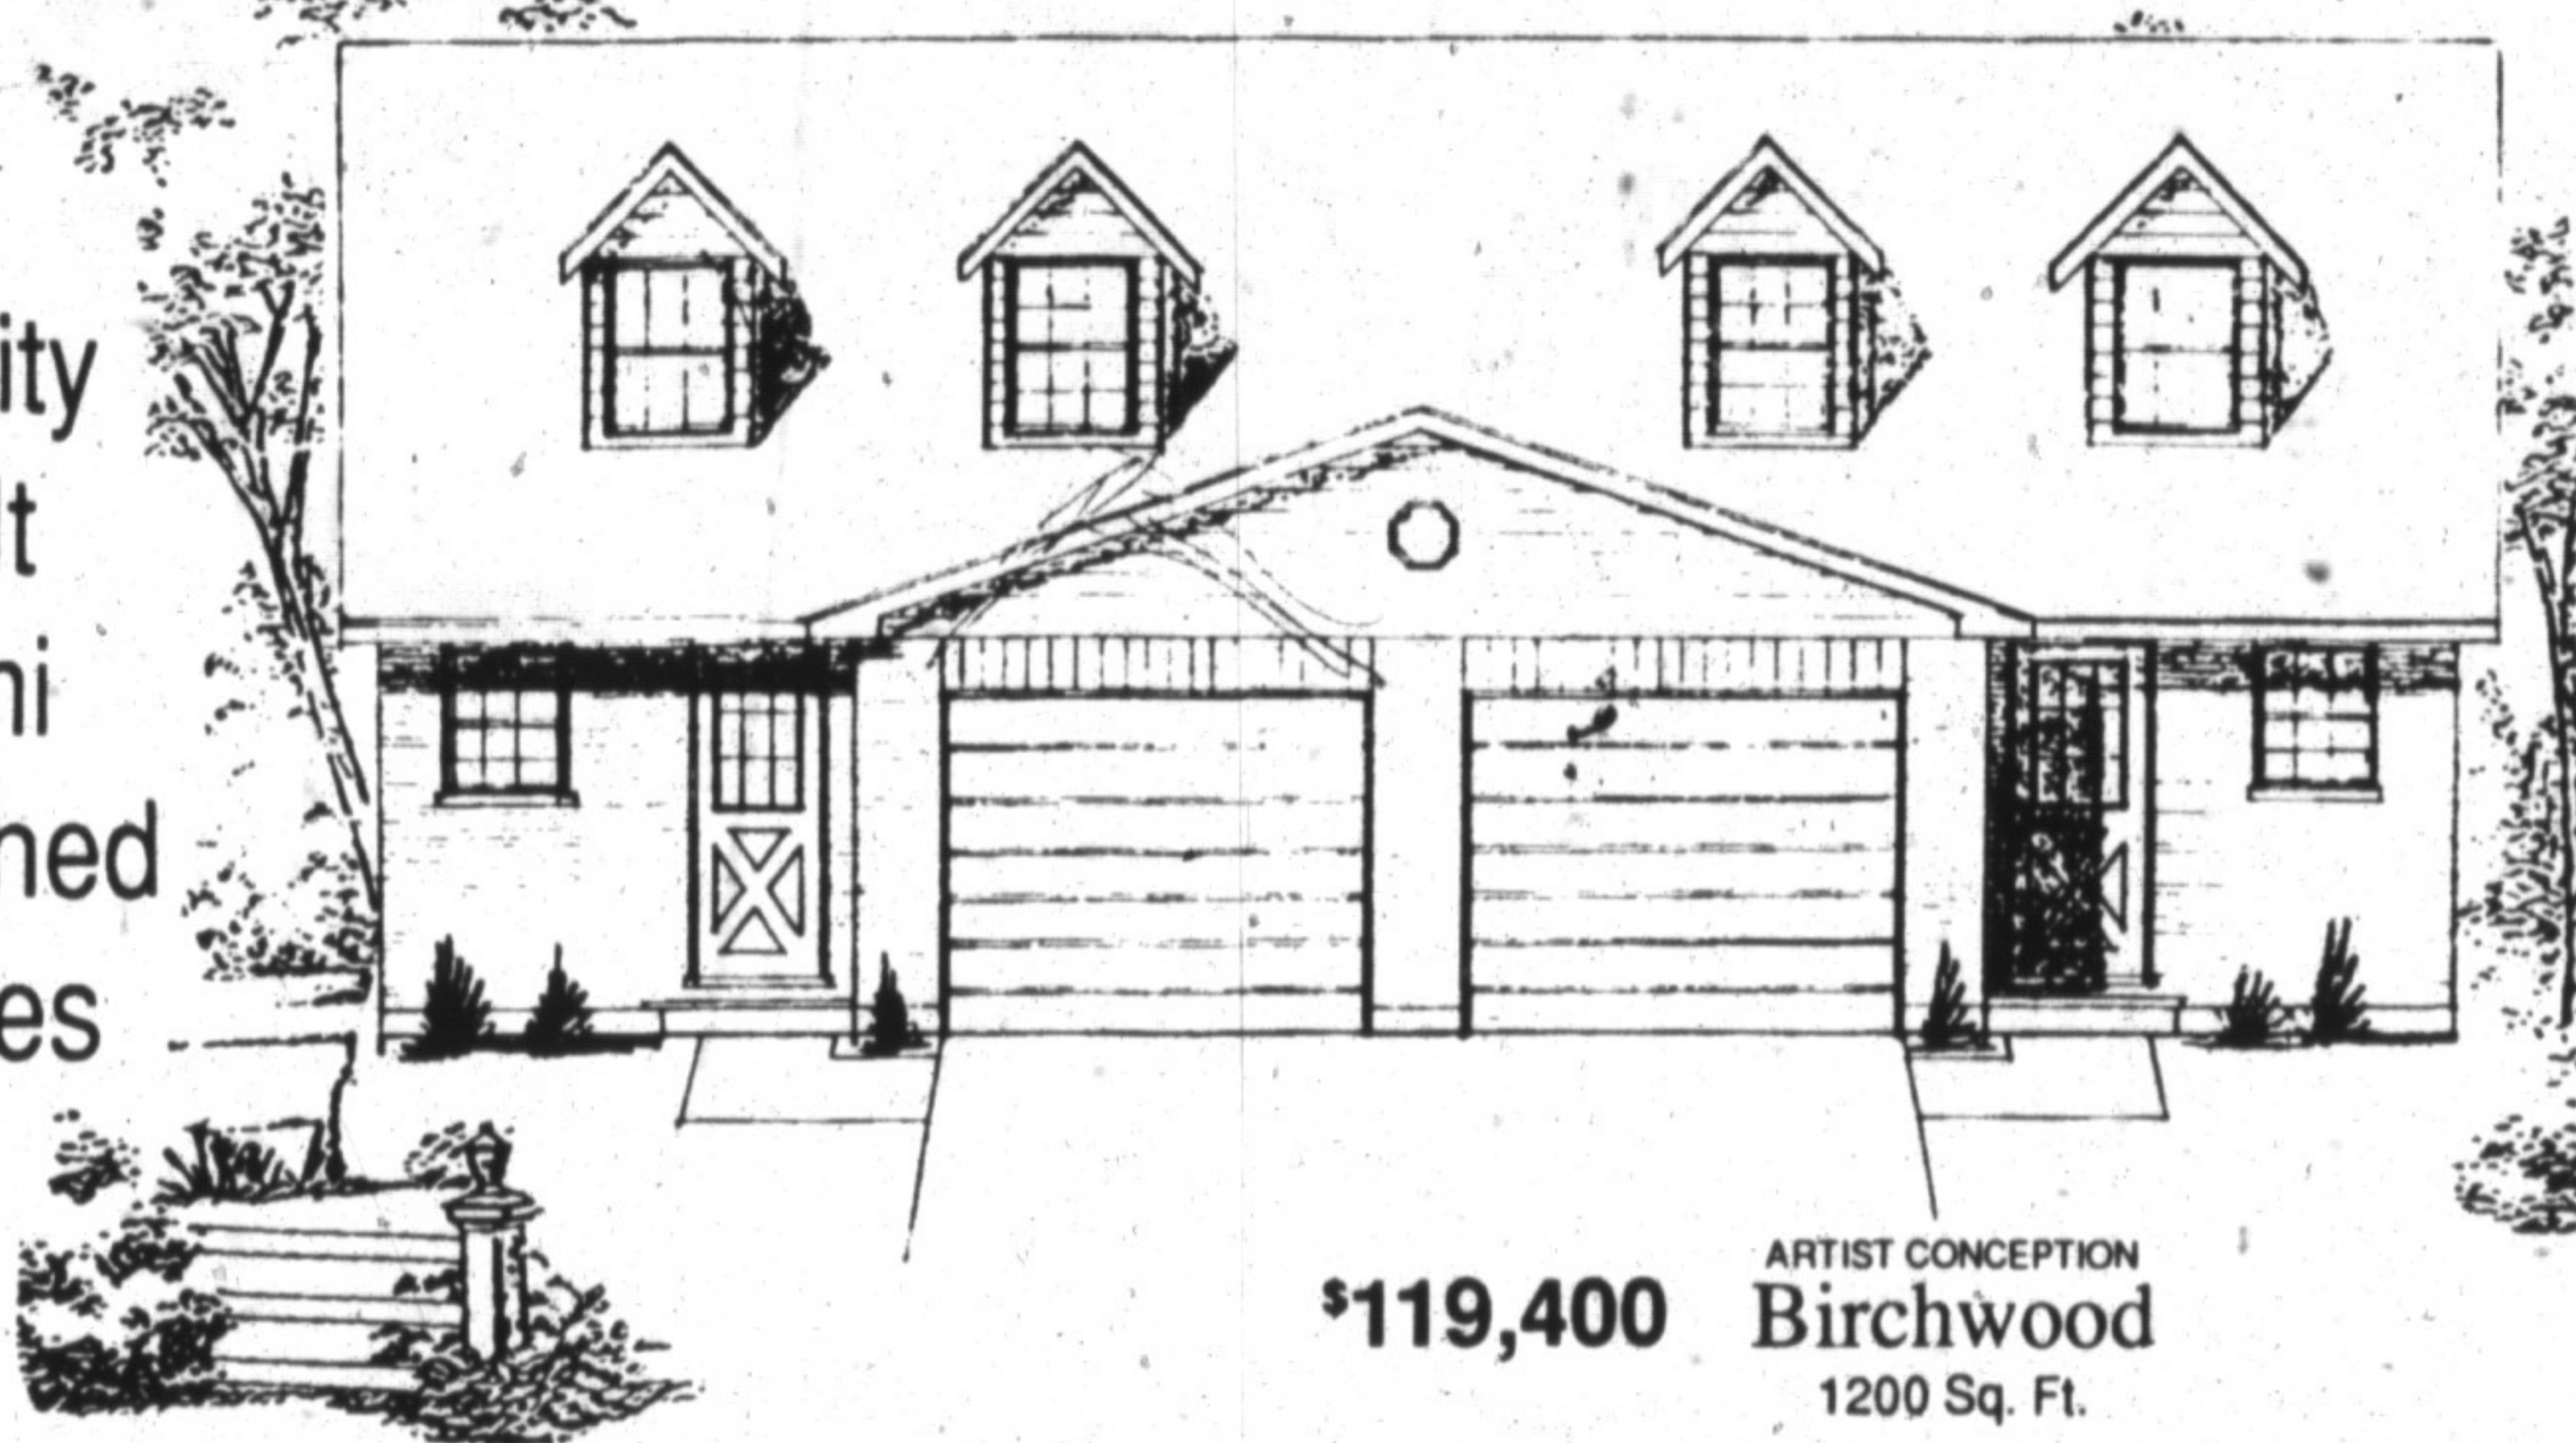

\$109,400

Cambridge

■ **A MUST SEE!** Quality Built Semi-Detached

OPEN HOUSE

Quality Built Semi Detached Homes

Visit our finished Model Homes located on Glenbrook Drive, Cambridge

\$119,400 ARTIST CONCEPTION Birchwood 1200 Sq. Ft.

Why rent, when you can own?
Enjoy a backyard

Contact Eileen Strombom
1 (519) 658-5973
(COLLECT)

Building site is 3 minutes from 401

MODEL HOME HOURS:
SATURDAY 1-5
SUNDAY 1-5

NORRICH WEST INC.

NEW HOME WARRANTY
AN EXCELLENT RATED BUILDER