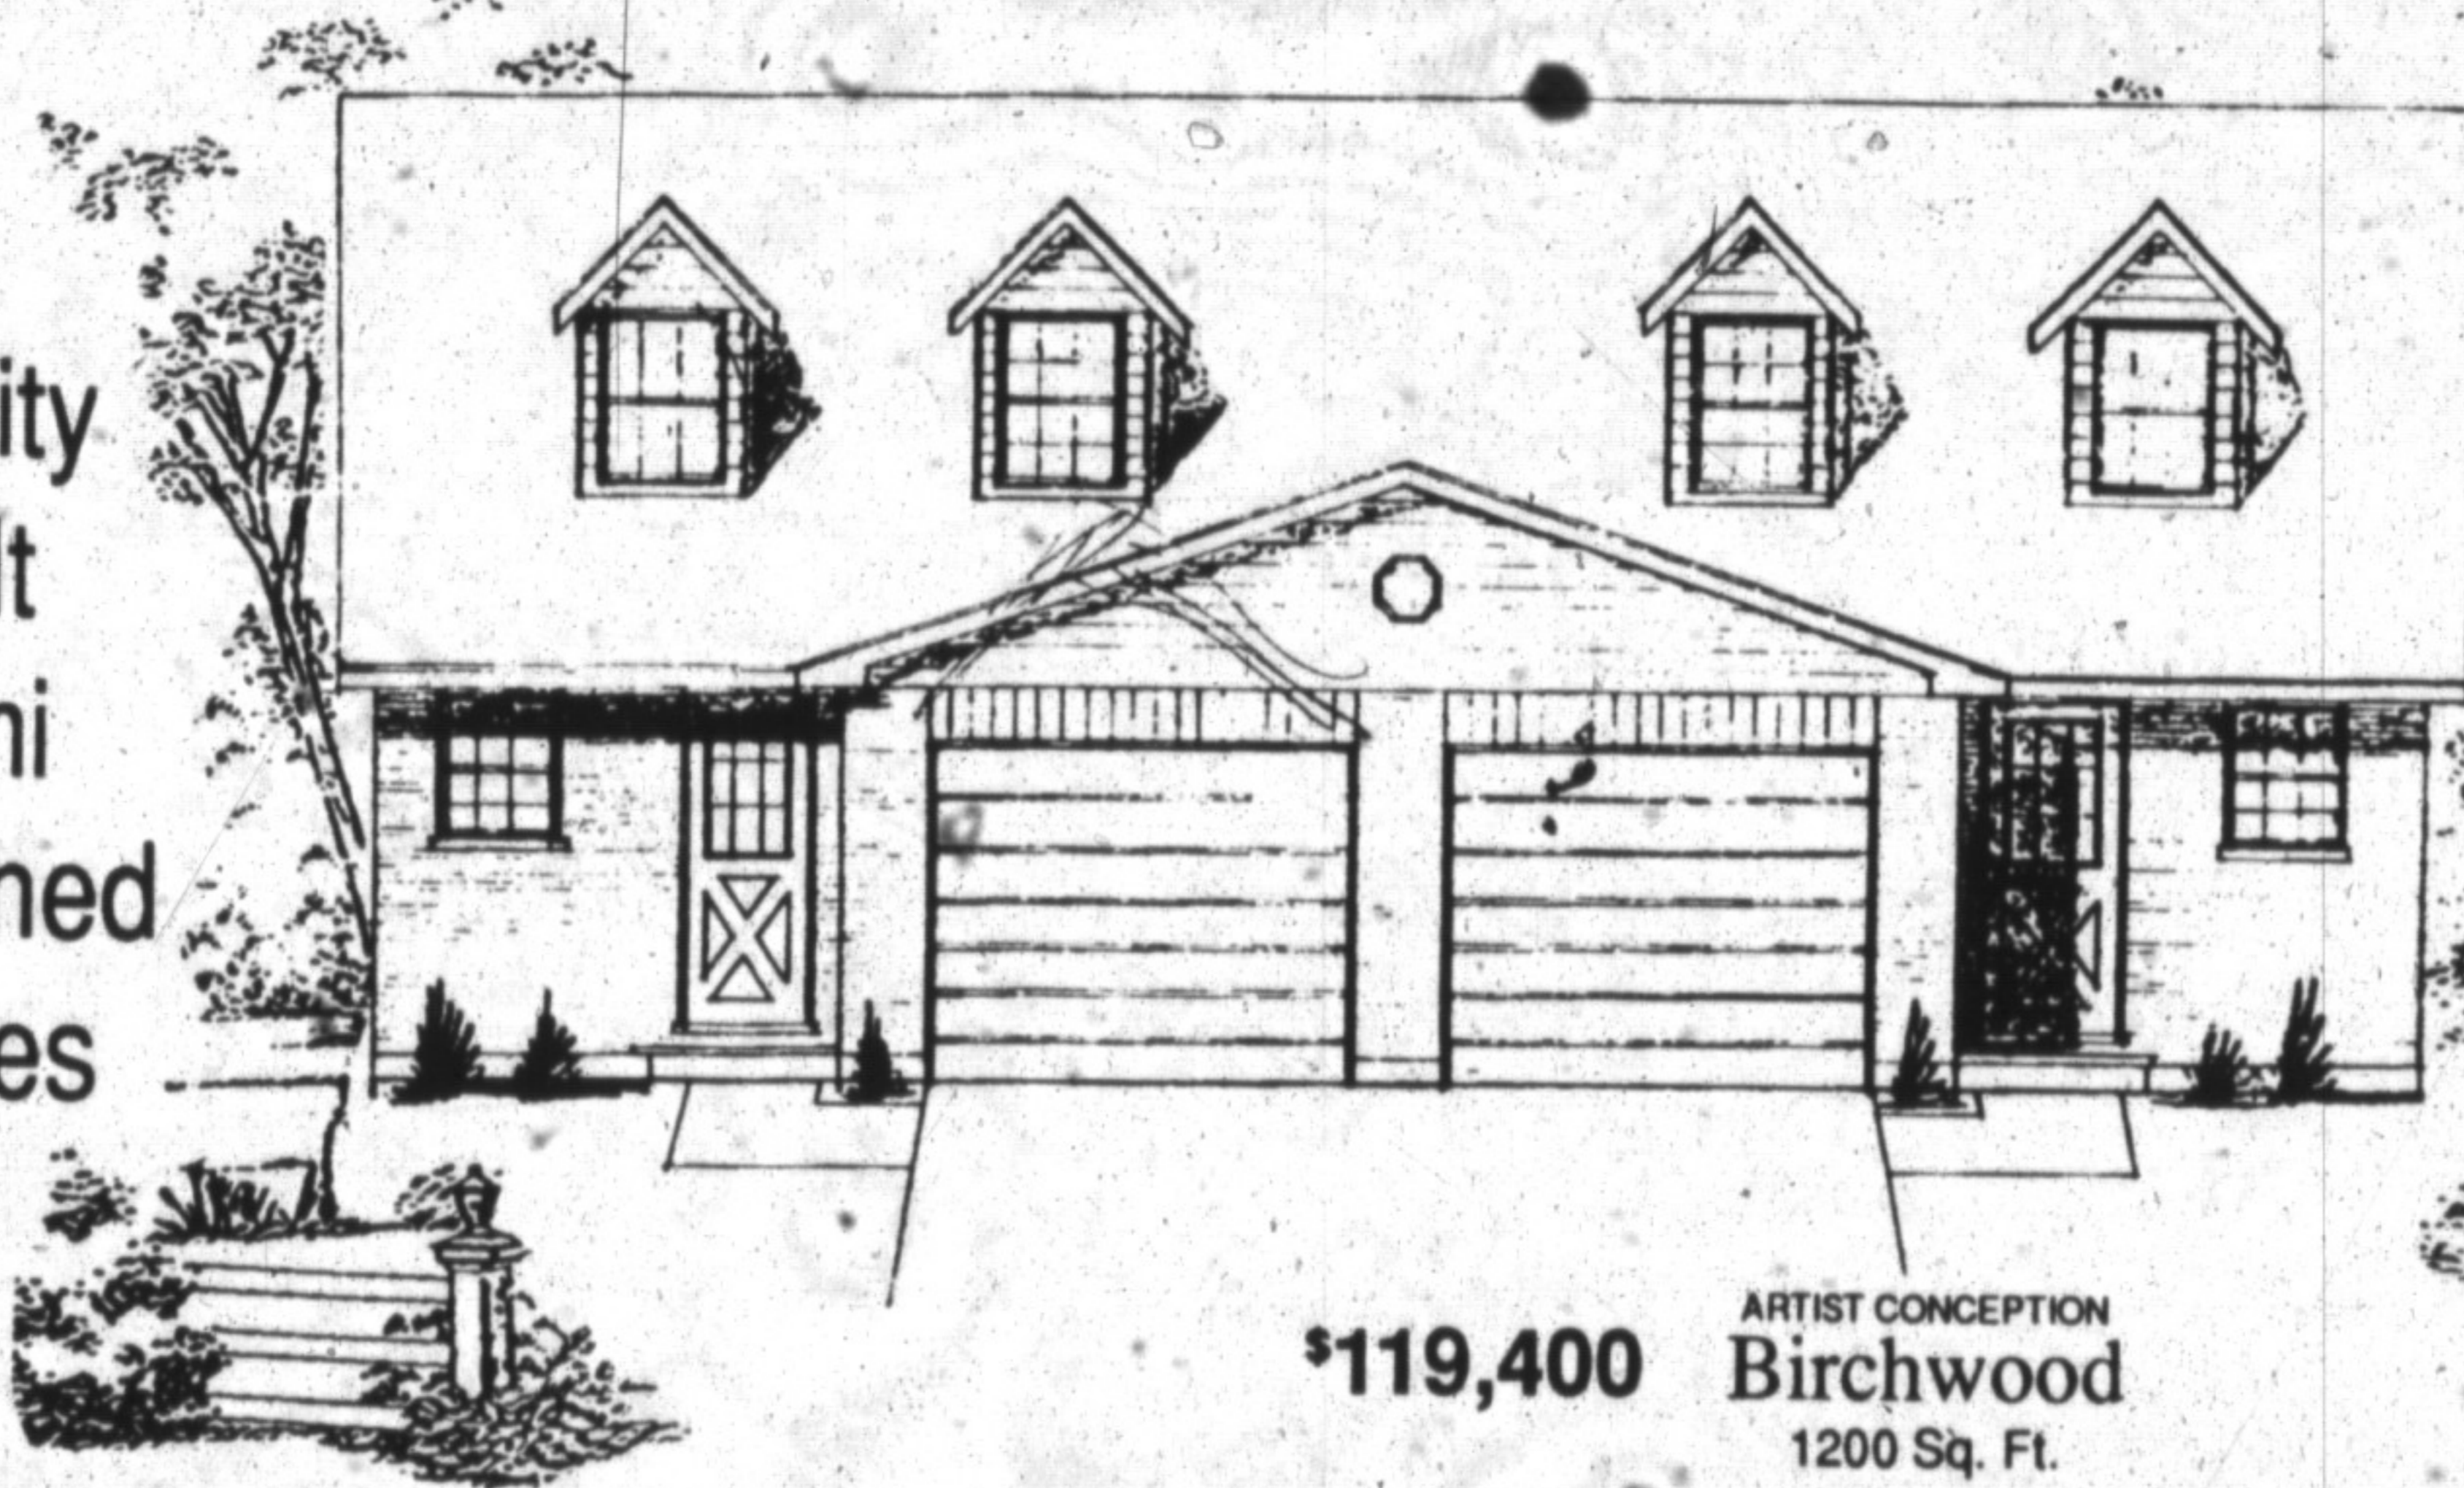

\$109,400

Cambridge

■ **A MUST SEE!** Quality Built Semi-Detached

OPEN HOUSE

Quality
Built
Semi
Detached
Homes

Visit our
finished
Model
Homes
located on
Glenbrook
Drive,
Cambridge

Why rent,
when you can own?
Enjoy a backyard

Contact
Eileen Strombom
1 (519) 658-5973
(COLLECT)

MODEL HOME HOURS:
SATURDAY 1-5
SUNDAY 1-5

NORRICH WEST INC.

NEW HOME WARRANTY
AN EXCELLENT
RATED BUILDER

GST

Come to Cambridge!