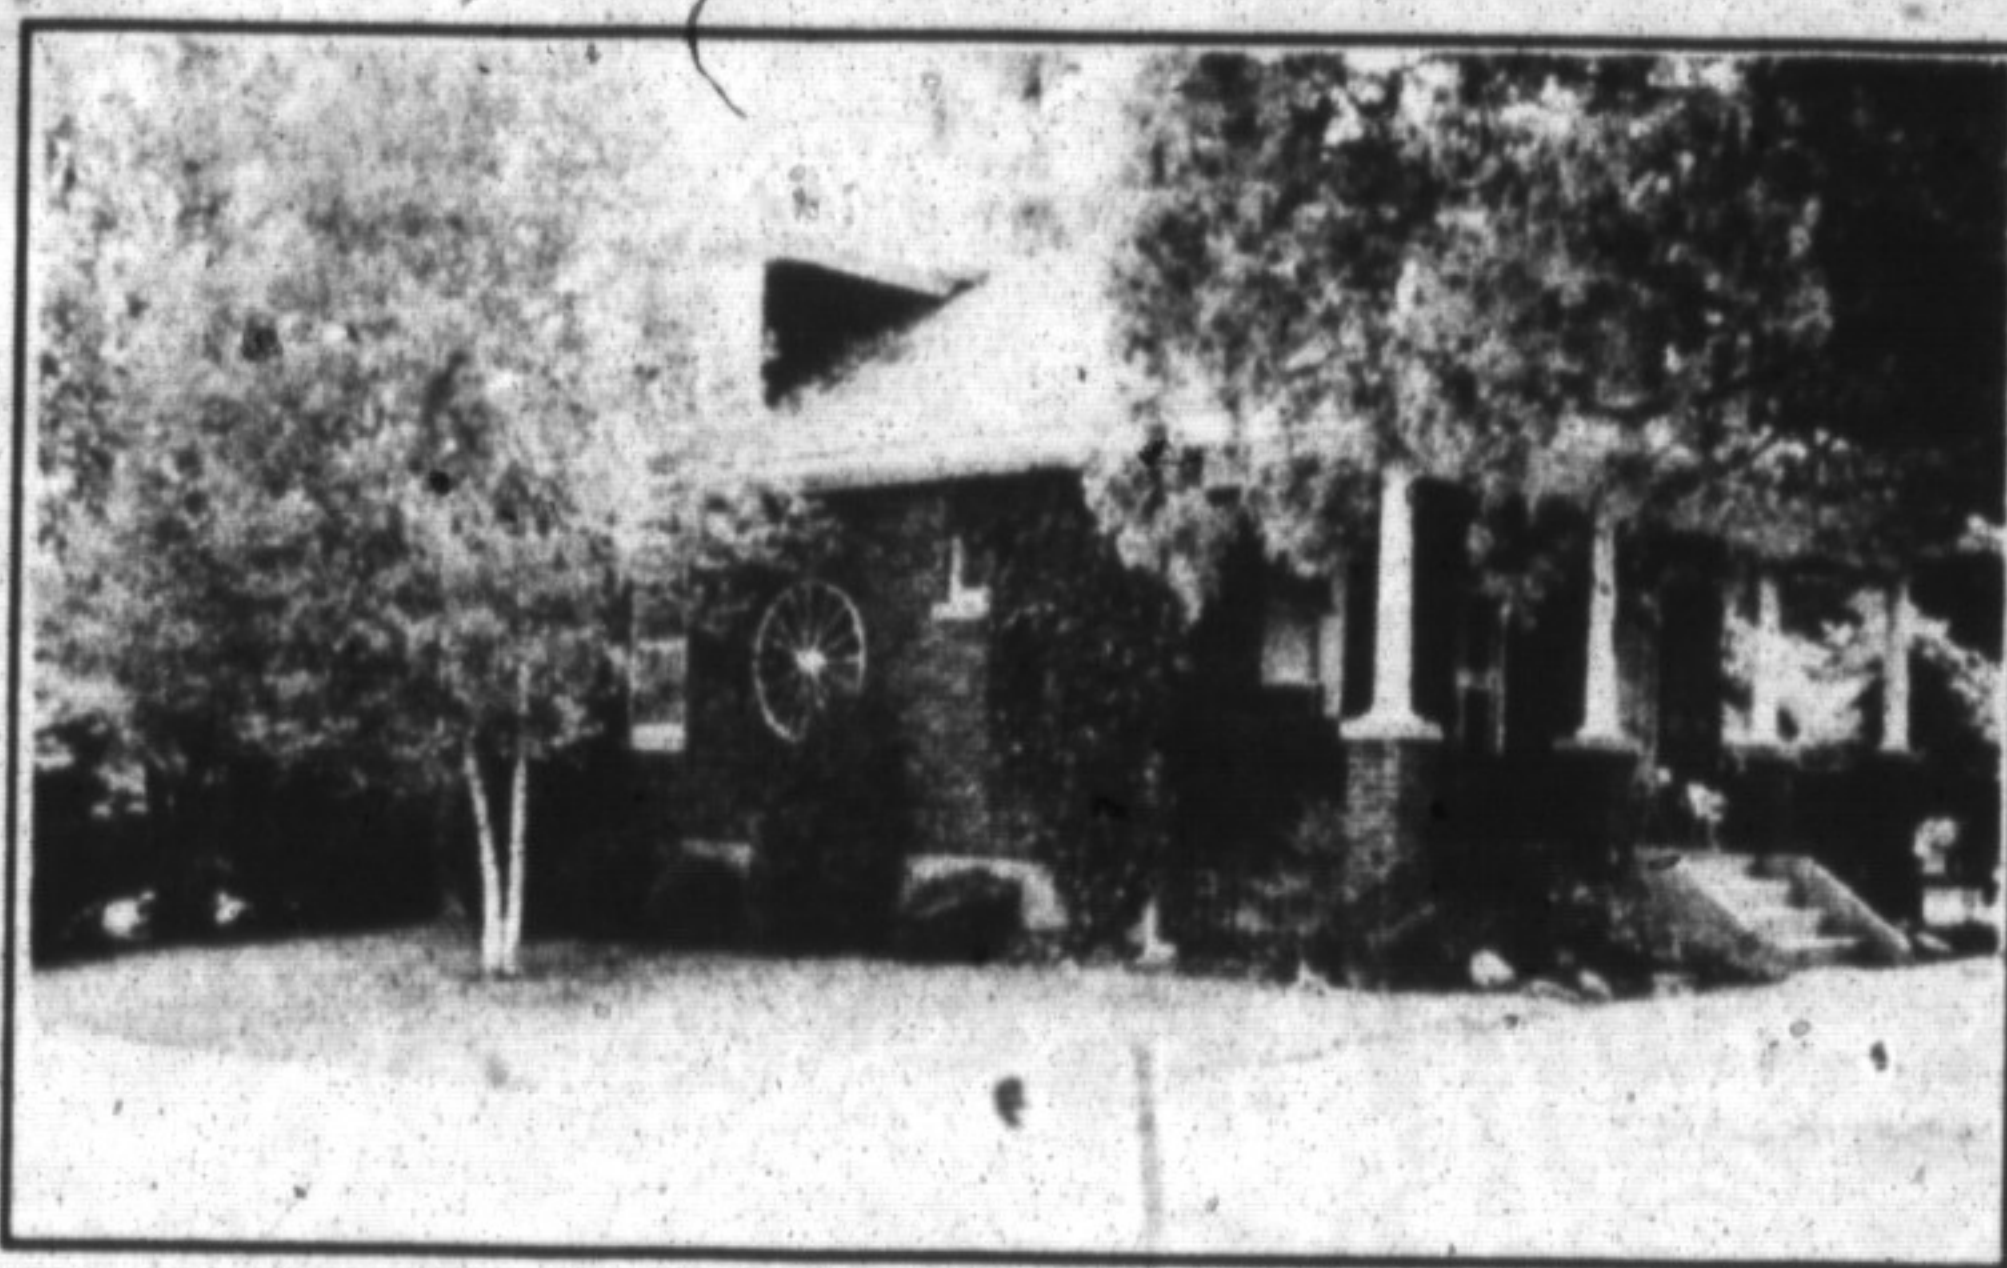

The Canadian Champion

Best Homes

\$329,000 **Countrywide**

NESTLED IN LOWVILLE Picturesque 3.65 Ac with charming character home and fantastic horse set-up. 9 Stall Barn, Paddocks, Outbuildings. Complete Hobby Farm Package priced at \$329,000.