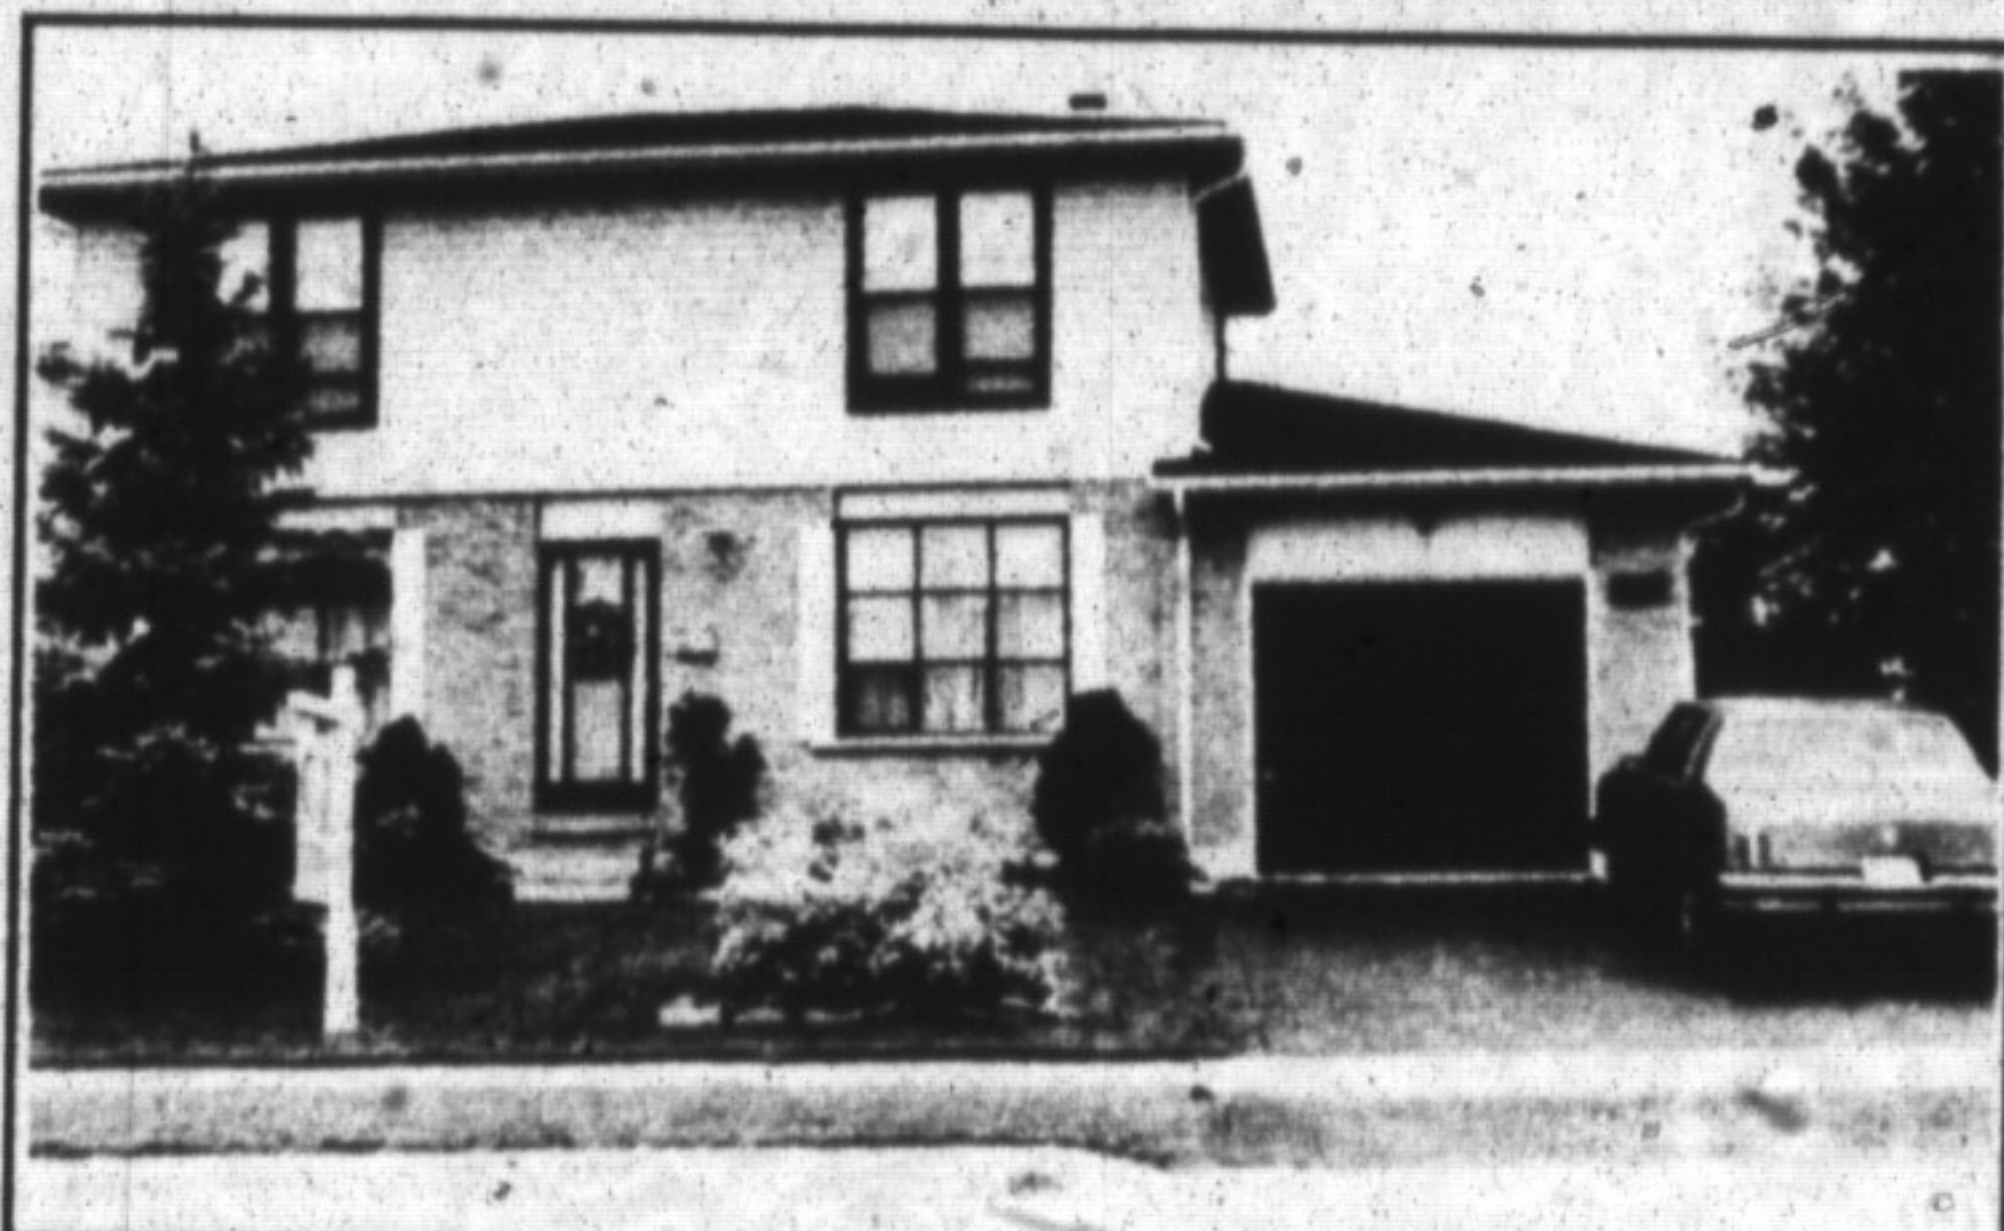

The Canadian Champion

Best Homes

\$329,000 **Countrywide**

NESTLED IN LOWVILLE Picturesque 3.65 Ac with charming character home and fantastic horse set-up. 9 Stall Barn, Paddocks, Outbuildings. Complete Hobby Farm Package priced at \$329,000.

COUNTRYWIDE CAMPBELLVILLE REALTY INC.
HEATHER ASHBEE 875-2294, 854-2294

\$169,000 **REALTY WORLD.**

JUST LISTED. Features to note: 3 Bdrms, Eat-in Kitchen, Living Dining Room combo, 4 pc. & 2 pc. Baths, Finished Bsmt. with Heat/air, F/P, lrg. Side Yard compl. Fenced. Walk-out from Kitchen to Deck, new Carpet '91, A/C, single Garage, + more!

ROYAL LEPAGE REAL ESTATE SERVICES LTD.
HELEN HARDY 878-8101

\$194,900 **RE/MAX**

NEED AN OFFER! Excellent Value. 4 bedroom bungalow features family room with cathedral ceiling. Fireplace in living room and open concept kitchen. It's located on a wooded 200' x 200' private wooded lot. Approx. 1700 sq. ft.

RE/MAX MILTOWNE REALTY INC.
CLAYTON HACKENBROOK 878-2365

\$182,500 **RE/MAX**

123 Thomas Street. Historic semi, large principal rooms with character. Lovely family rm. addition. Verandah and very private park like backyard.