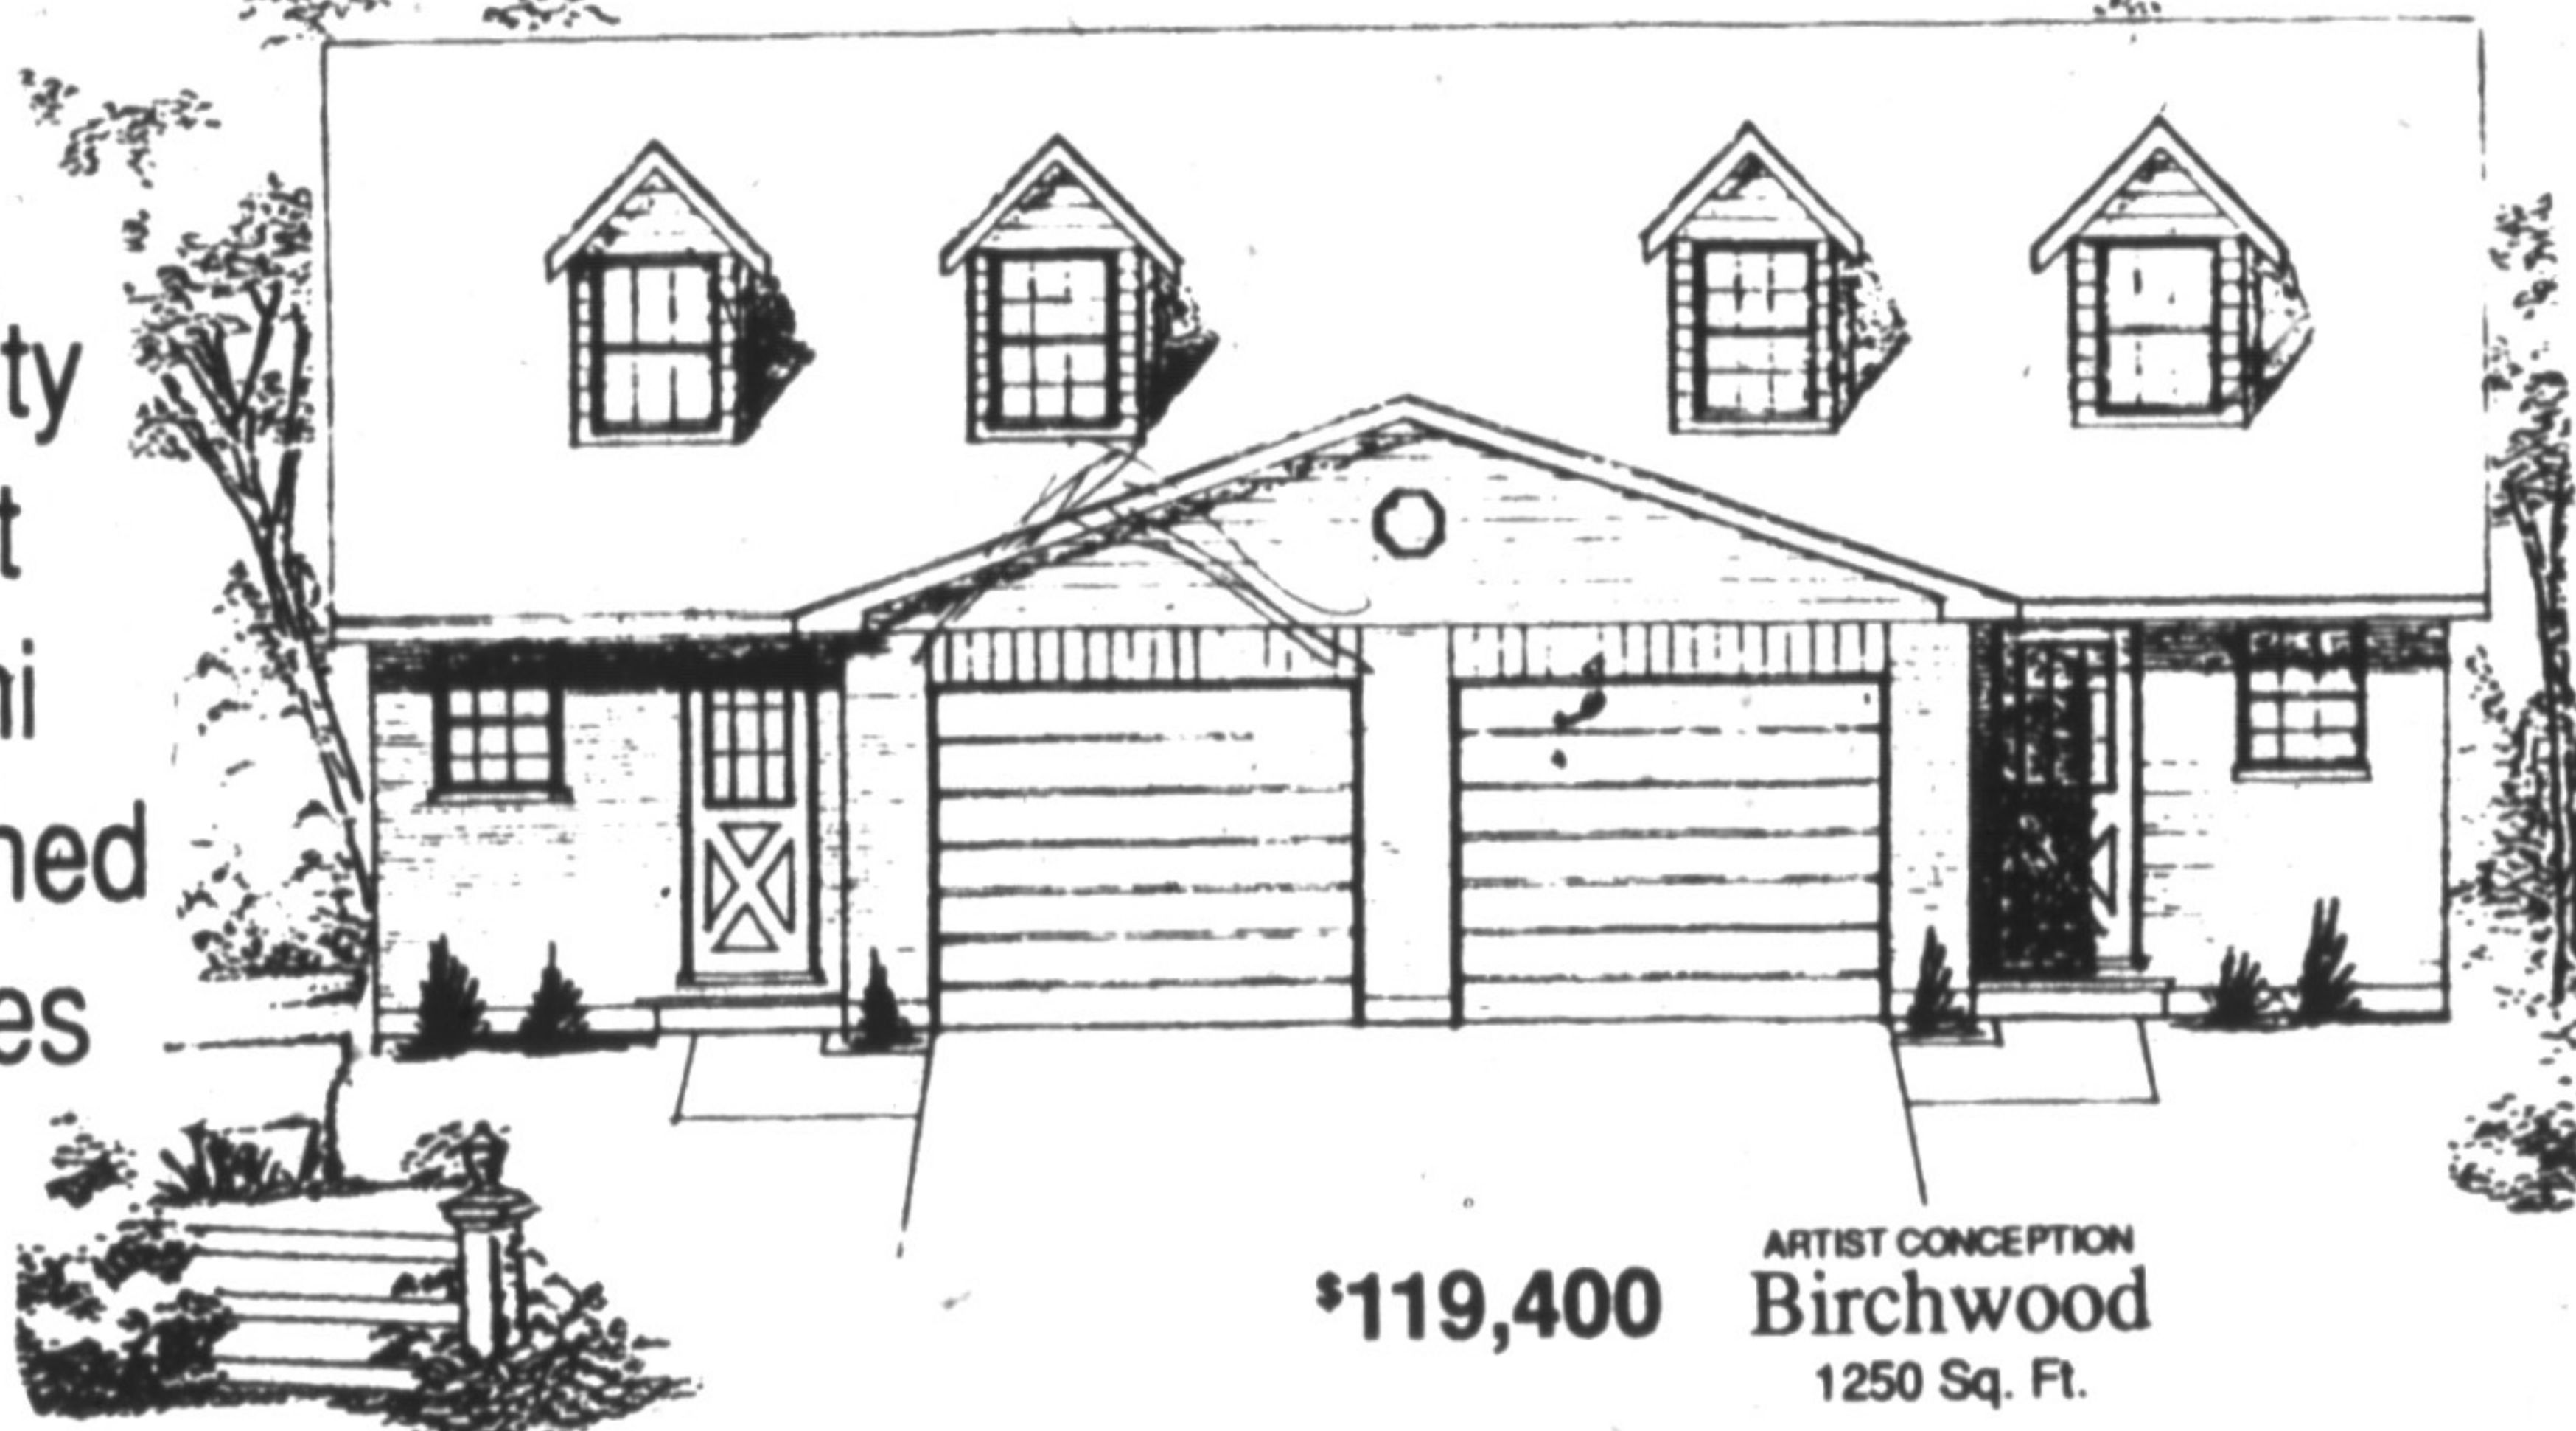

OPEN HOUSE

Cambridge

A MUST SEE! Quality Built Semi-Detached

\$109,400

Quality
Built
Semi
Detached
Homes

Visit our
finished
Model
Homes
located on
Glenbrook
Drive,
Cambridge

**Why rent,
when you can own?
Enjoy a backyard this
summer.**

Contact
Eileen Stromborn
1 (519) 658-5973
(COLLECT)

**Building site
is 3 minutes
from 401**

NORRICH WEST INC.

NEW HOME WARRANTY
AN EXCELLENT
RATED BUILDER

GST

Come to Cambridge!

MODEL HOME HOURS:
SATURDAY 1-5
SUNDAY 1-5