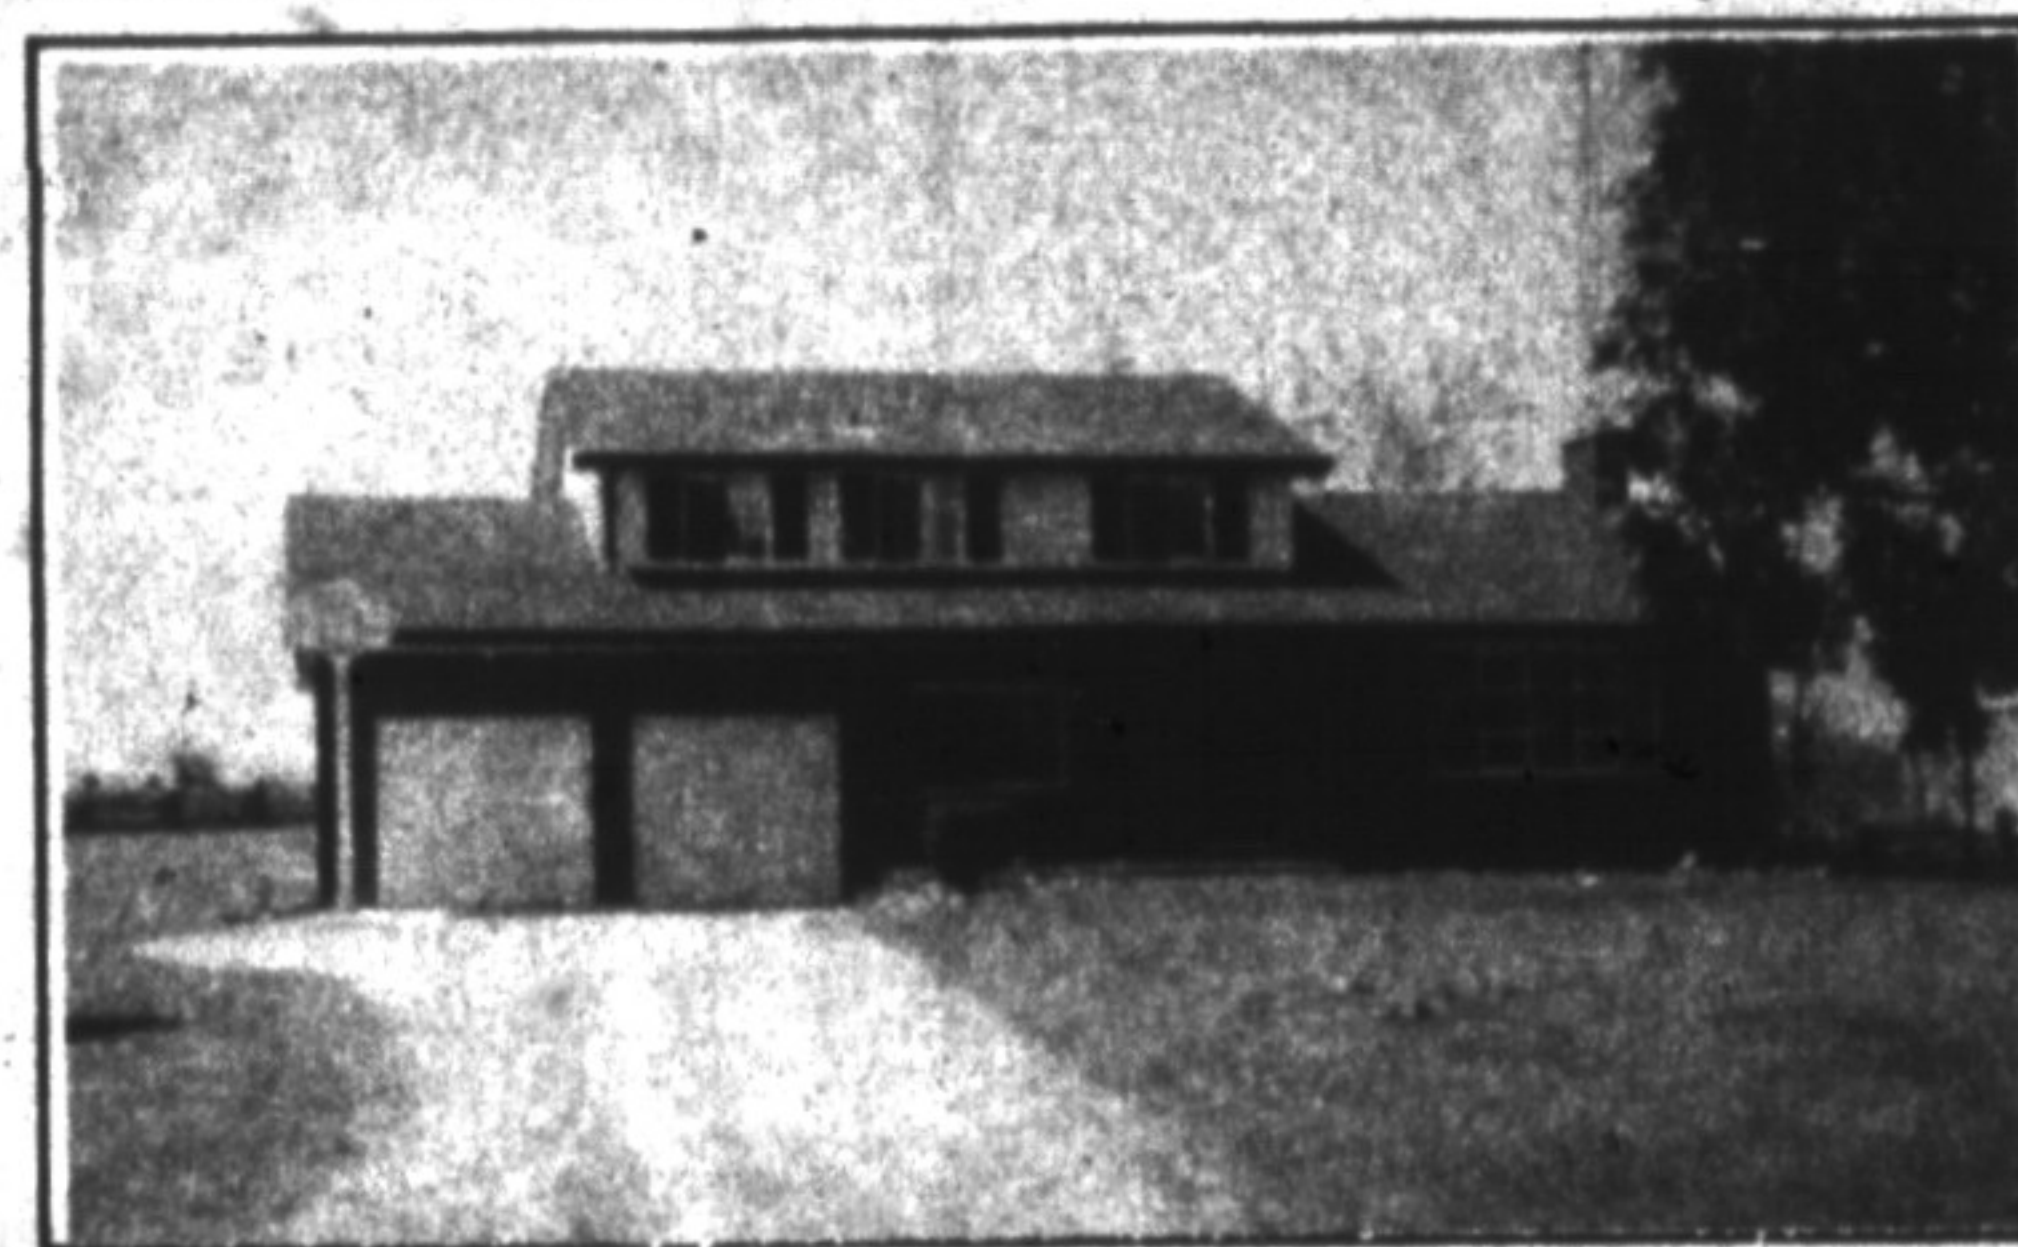

$269,000 ROYAL LEPAGE

Country at the right price! Immaculate, custom built, 4 bedroom home on .9 acres. Less than 10 min. from 401. Main Flr Family Rm. Cathedral Ceilings & Fireplace in LR. Heat pump. A must to inspect. To view call:

ROYAL LEPAGE REAL ESTATE SERVICES LTD.
NORMA or ED PROVEAU 878-8101