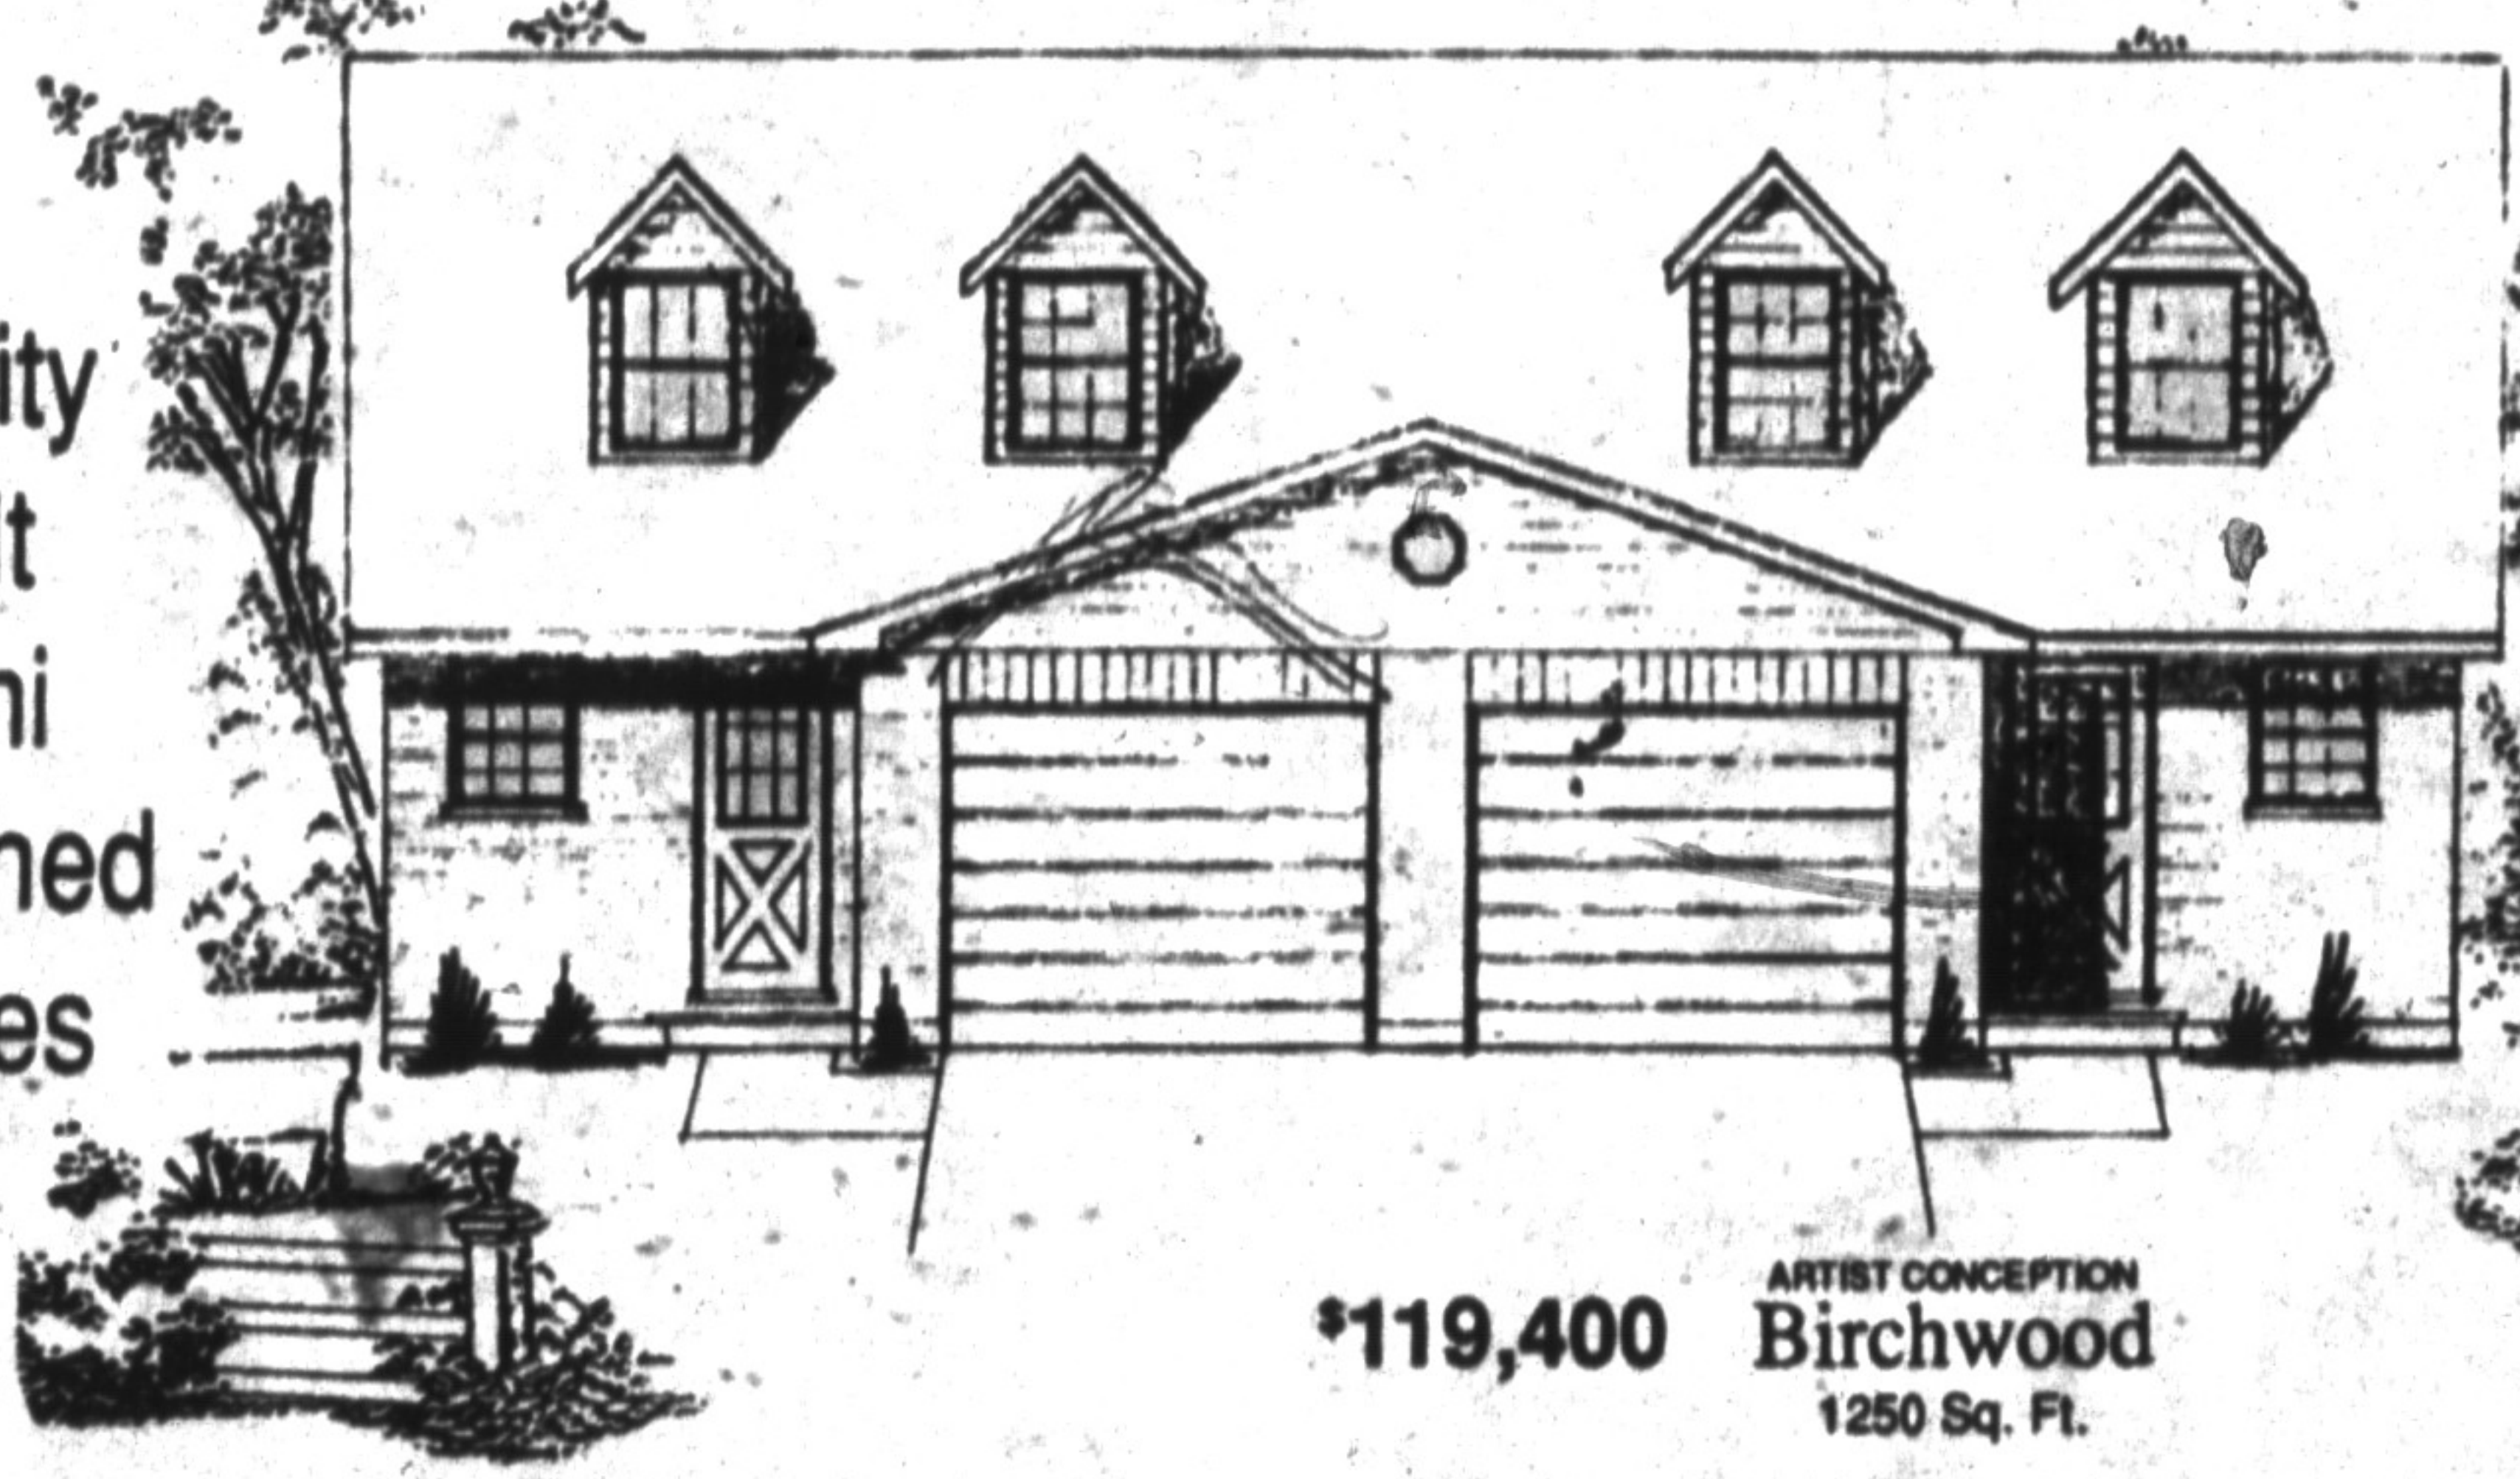

OPEN HOUSE

Cambridge

A MUST SEE! Quality Built Semi-Detached

\$109,400

Quality
Built
Semi
Detached
Homes

Visit our
finished
Model
Homes
located on
Glenbrook
Drive,
Cambridge

\$119,400 ARTIST CONCEPTION
Birchwood
1250 Sq. Ft.

**Why rent,
when you can own?
Enjoy a backyard this
summer.**

Contact
Eileen Strombom
1 (519) 658-5973
(COLLECT)

MODEL HOME HOURS:
SATURDAY 1-5
SUNDAY 1-5

NEW HOME WARRANTY
AN EXCELLENT
RATED BUILDER

Come to Cambridge!