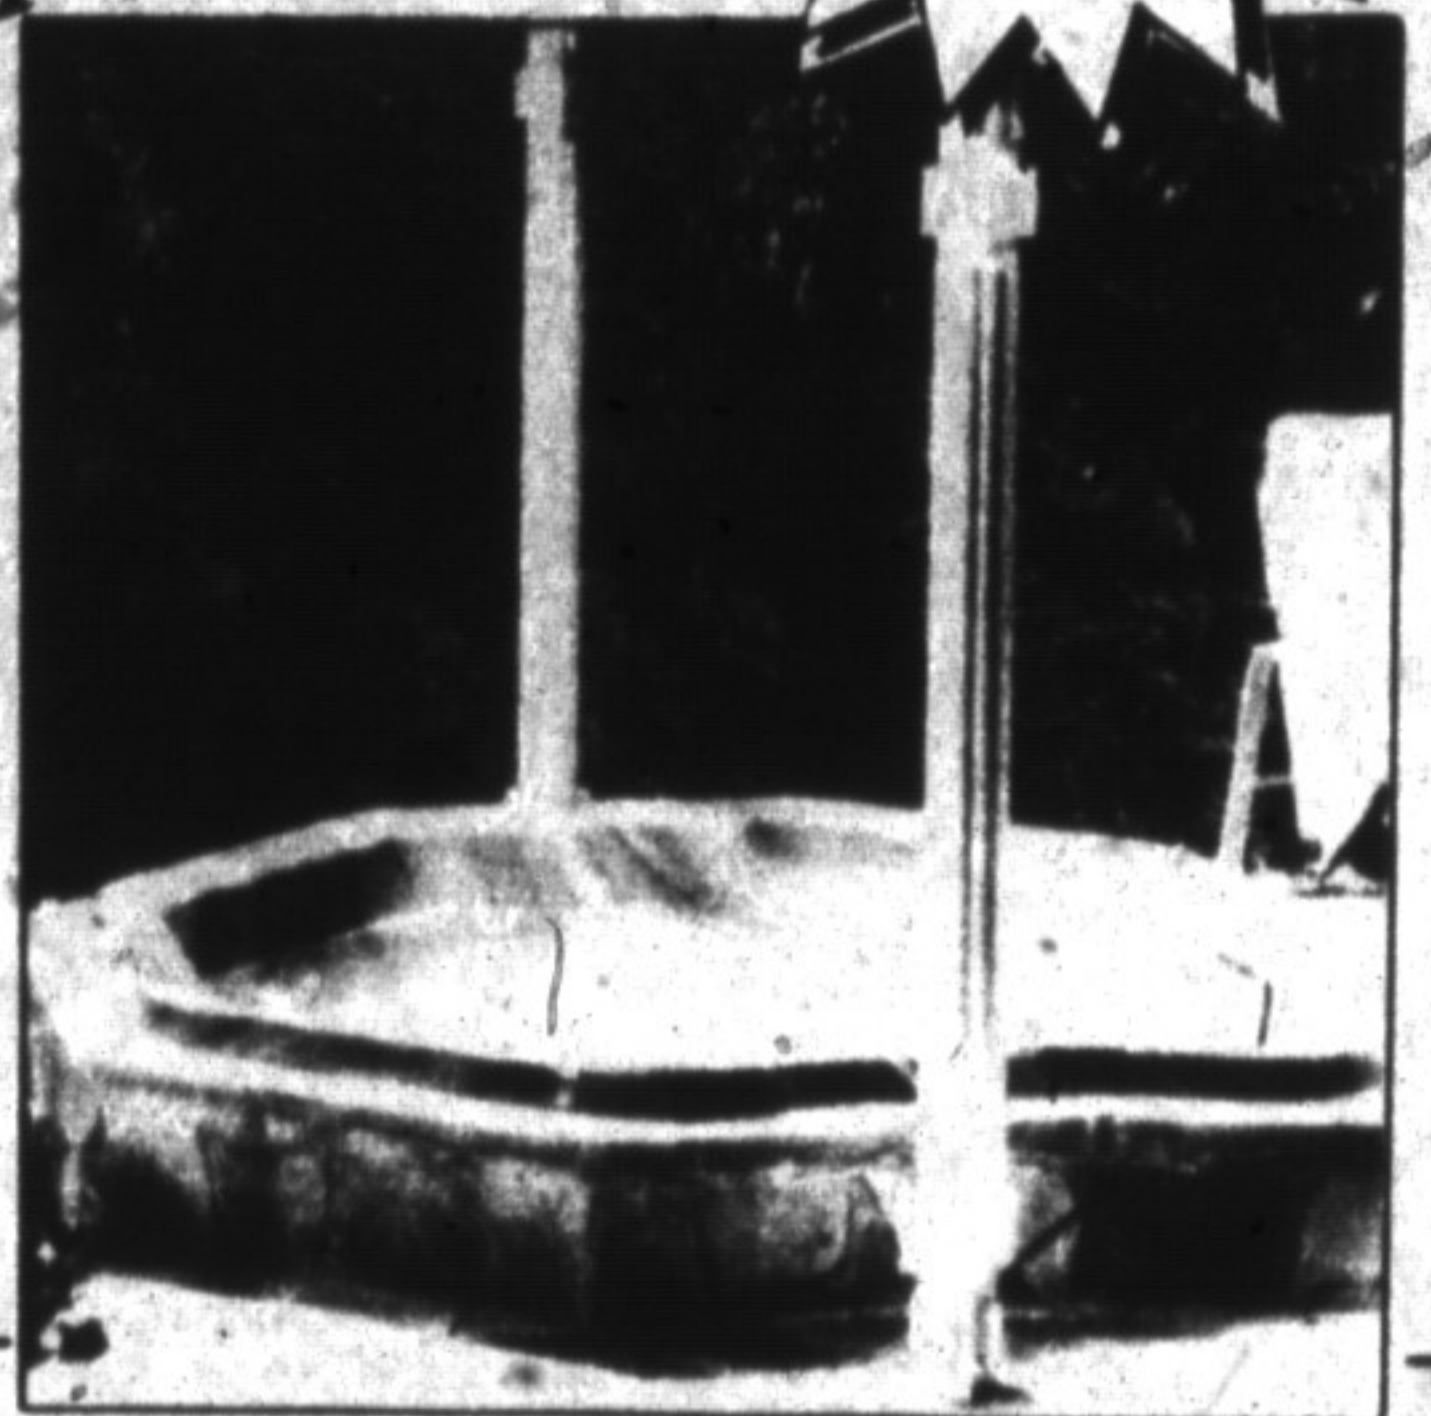

CARIBBEAN

Complete Package

- 5 Standard Jets
- 1 Swirl Jet
- 1 Turbo Jet
- 1 Spa Light
- Hard Cover
- Spa Mate 2000 Power Pack
- Seats 8

SAVE \$1,000

Reg. \$4,595⁰⁰

SALE \$3,595

Teal Only

EXPIRES SEPT. 1, 1992