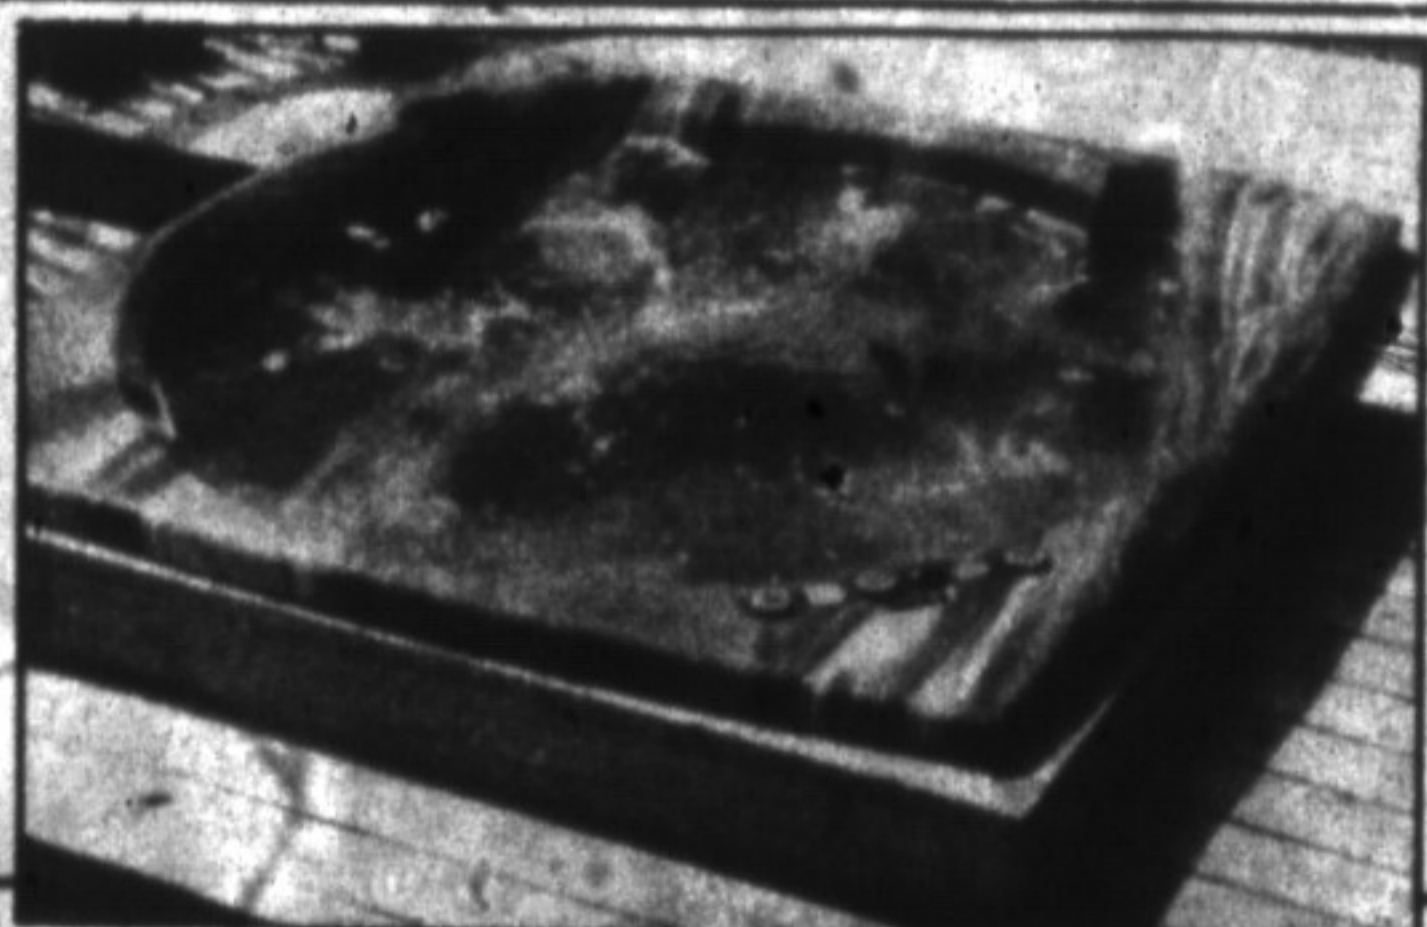

CARIBBEAN

Complete Package

- 5 Standard Jets
- 1 Swirl Jet
- 1 Turbo Jet
- 1 Spa Light
- Hard Cover
- Spa Mate 2000 Power Pack
- Seats 8

SAVE \$1,000

Reg. \$4,595⁰⁰

SALE \$3,595

Teal Only

EXPIRES SEPT. 1, 1992