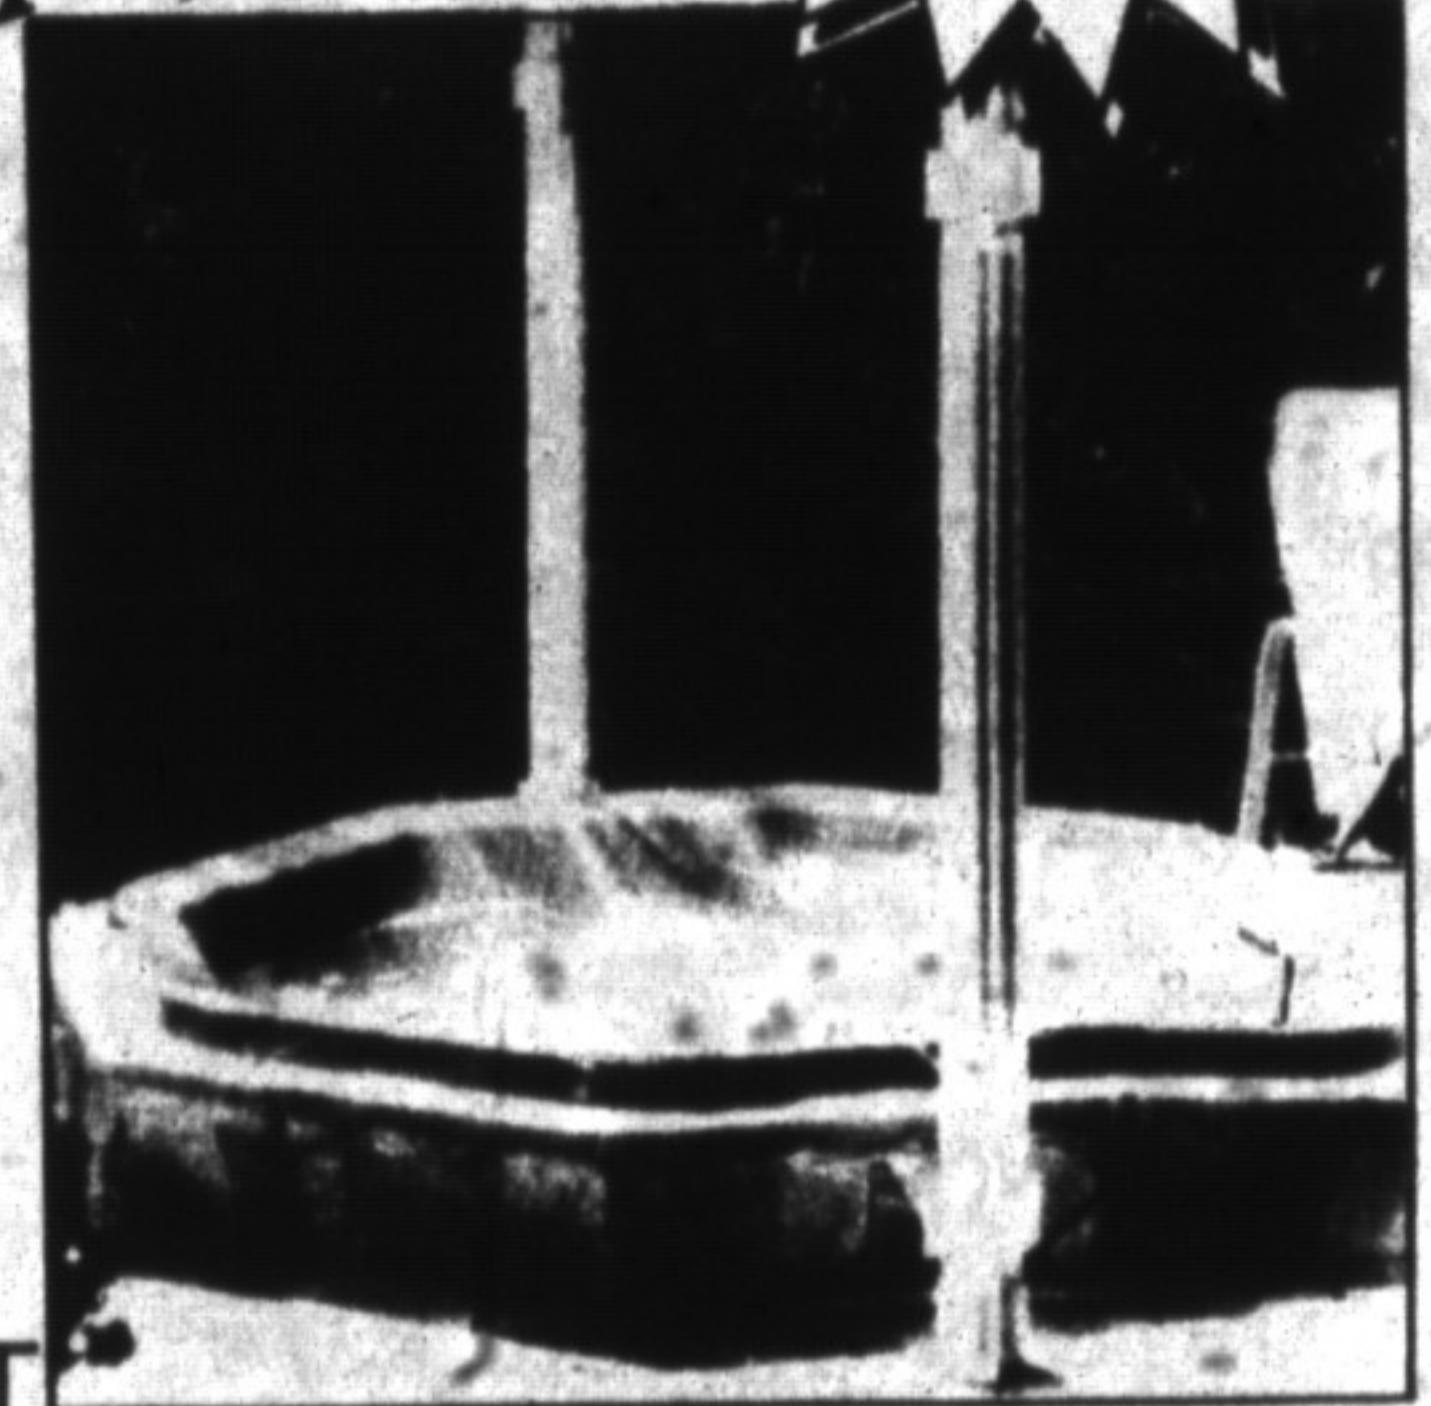

CARIBBEAN

Complete Package

- 5 Standard Jets
- 1 Swirl Jet
- 1 Turbo Jet
- 1 Spa Light
- Hard Cover
- Spa Mate 2000 Power Pack
- Seats 8

SAVE \$1,000

Reg. \$4,595⁰⁰

SALE \$3,595

EXPIRES SEPT. 1, 1992

MARTINIQUE