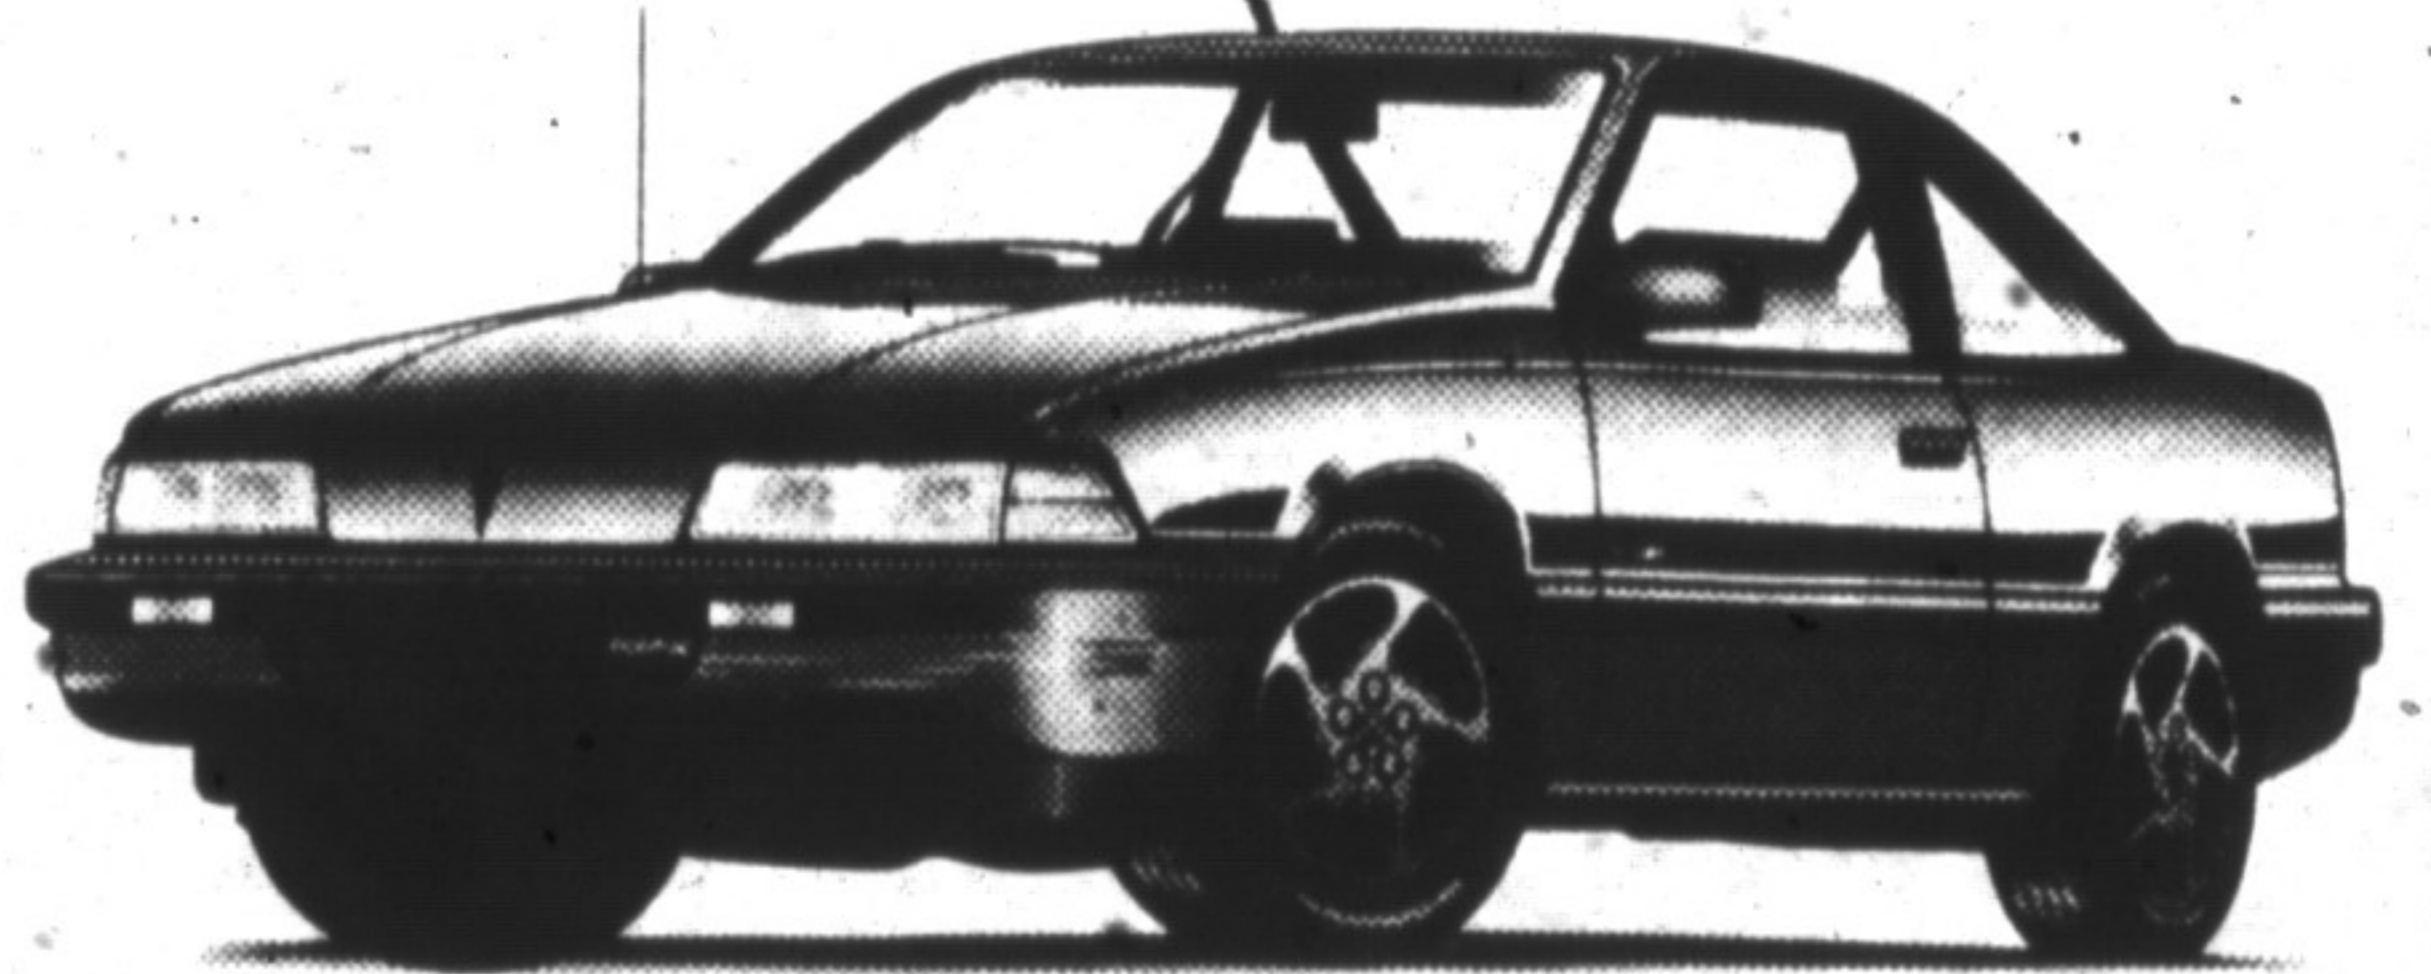

Choose Either
**CASH OR 7.9%
BACK OR GMAC
FINANCING**

We're Overstocked

**OVER 160
VEHICLES AVAILABLE
AT CLEAROUT
PRICES!**

1992 SUNBIRD COUPE

- Air Conditioning
- Anti-Lock Brakes
- AM/FM Stereo with Cassette
- Pulse Wipers
- Tilt Wheel
- Auto. Power Door Locks

Stk. #1613

CASH PRICE FROM **\$10,995***

1992 REGAL CUSTOM SEDAN

- Power Windows
- Power Door Locks
- Air Conditioning
- AM/FM Stereo Cassette
- Tilt Wheel
- Cruise Control

Stk. #1455

CASH PRICE **\$17,995***

1992 GMC SAFARI PASSENGER VAN

- 8 Passenger Seating
- Air Conditioning
- AM/FM Stereo with Cassette
- 4.3 V-6 Engine
- Anti-Lock Brakes
- Rally Wheels

Stk. #1484

CASH PRICE **\$17,795***

1992 GRAND AM SE SEDAN

- Power Windows
- Power Door Locks
- AM/FM Stereo Cassette
- Tilt Wheel
- Anti-Lock Brakes
- Automatic Transmission
- Air Conditioning
- Pulse Wiper

Stk. #1442

CASH PRICE **\$14,995***

* CASH BACK ASSIGNED TO DEALER Freight Licence and Taxes Extra. GMAC 7.9% FINANCING 48 Months O.A.C. Cannot be combined with Cash Back. Price on Selected Models Only. Limited Time Offer.